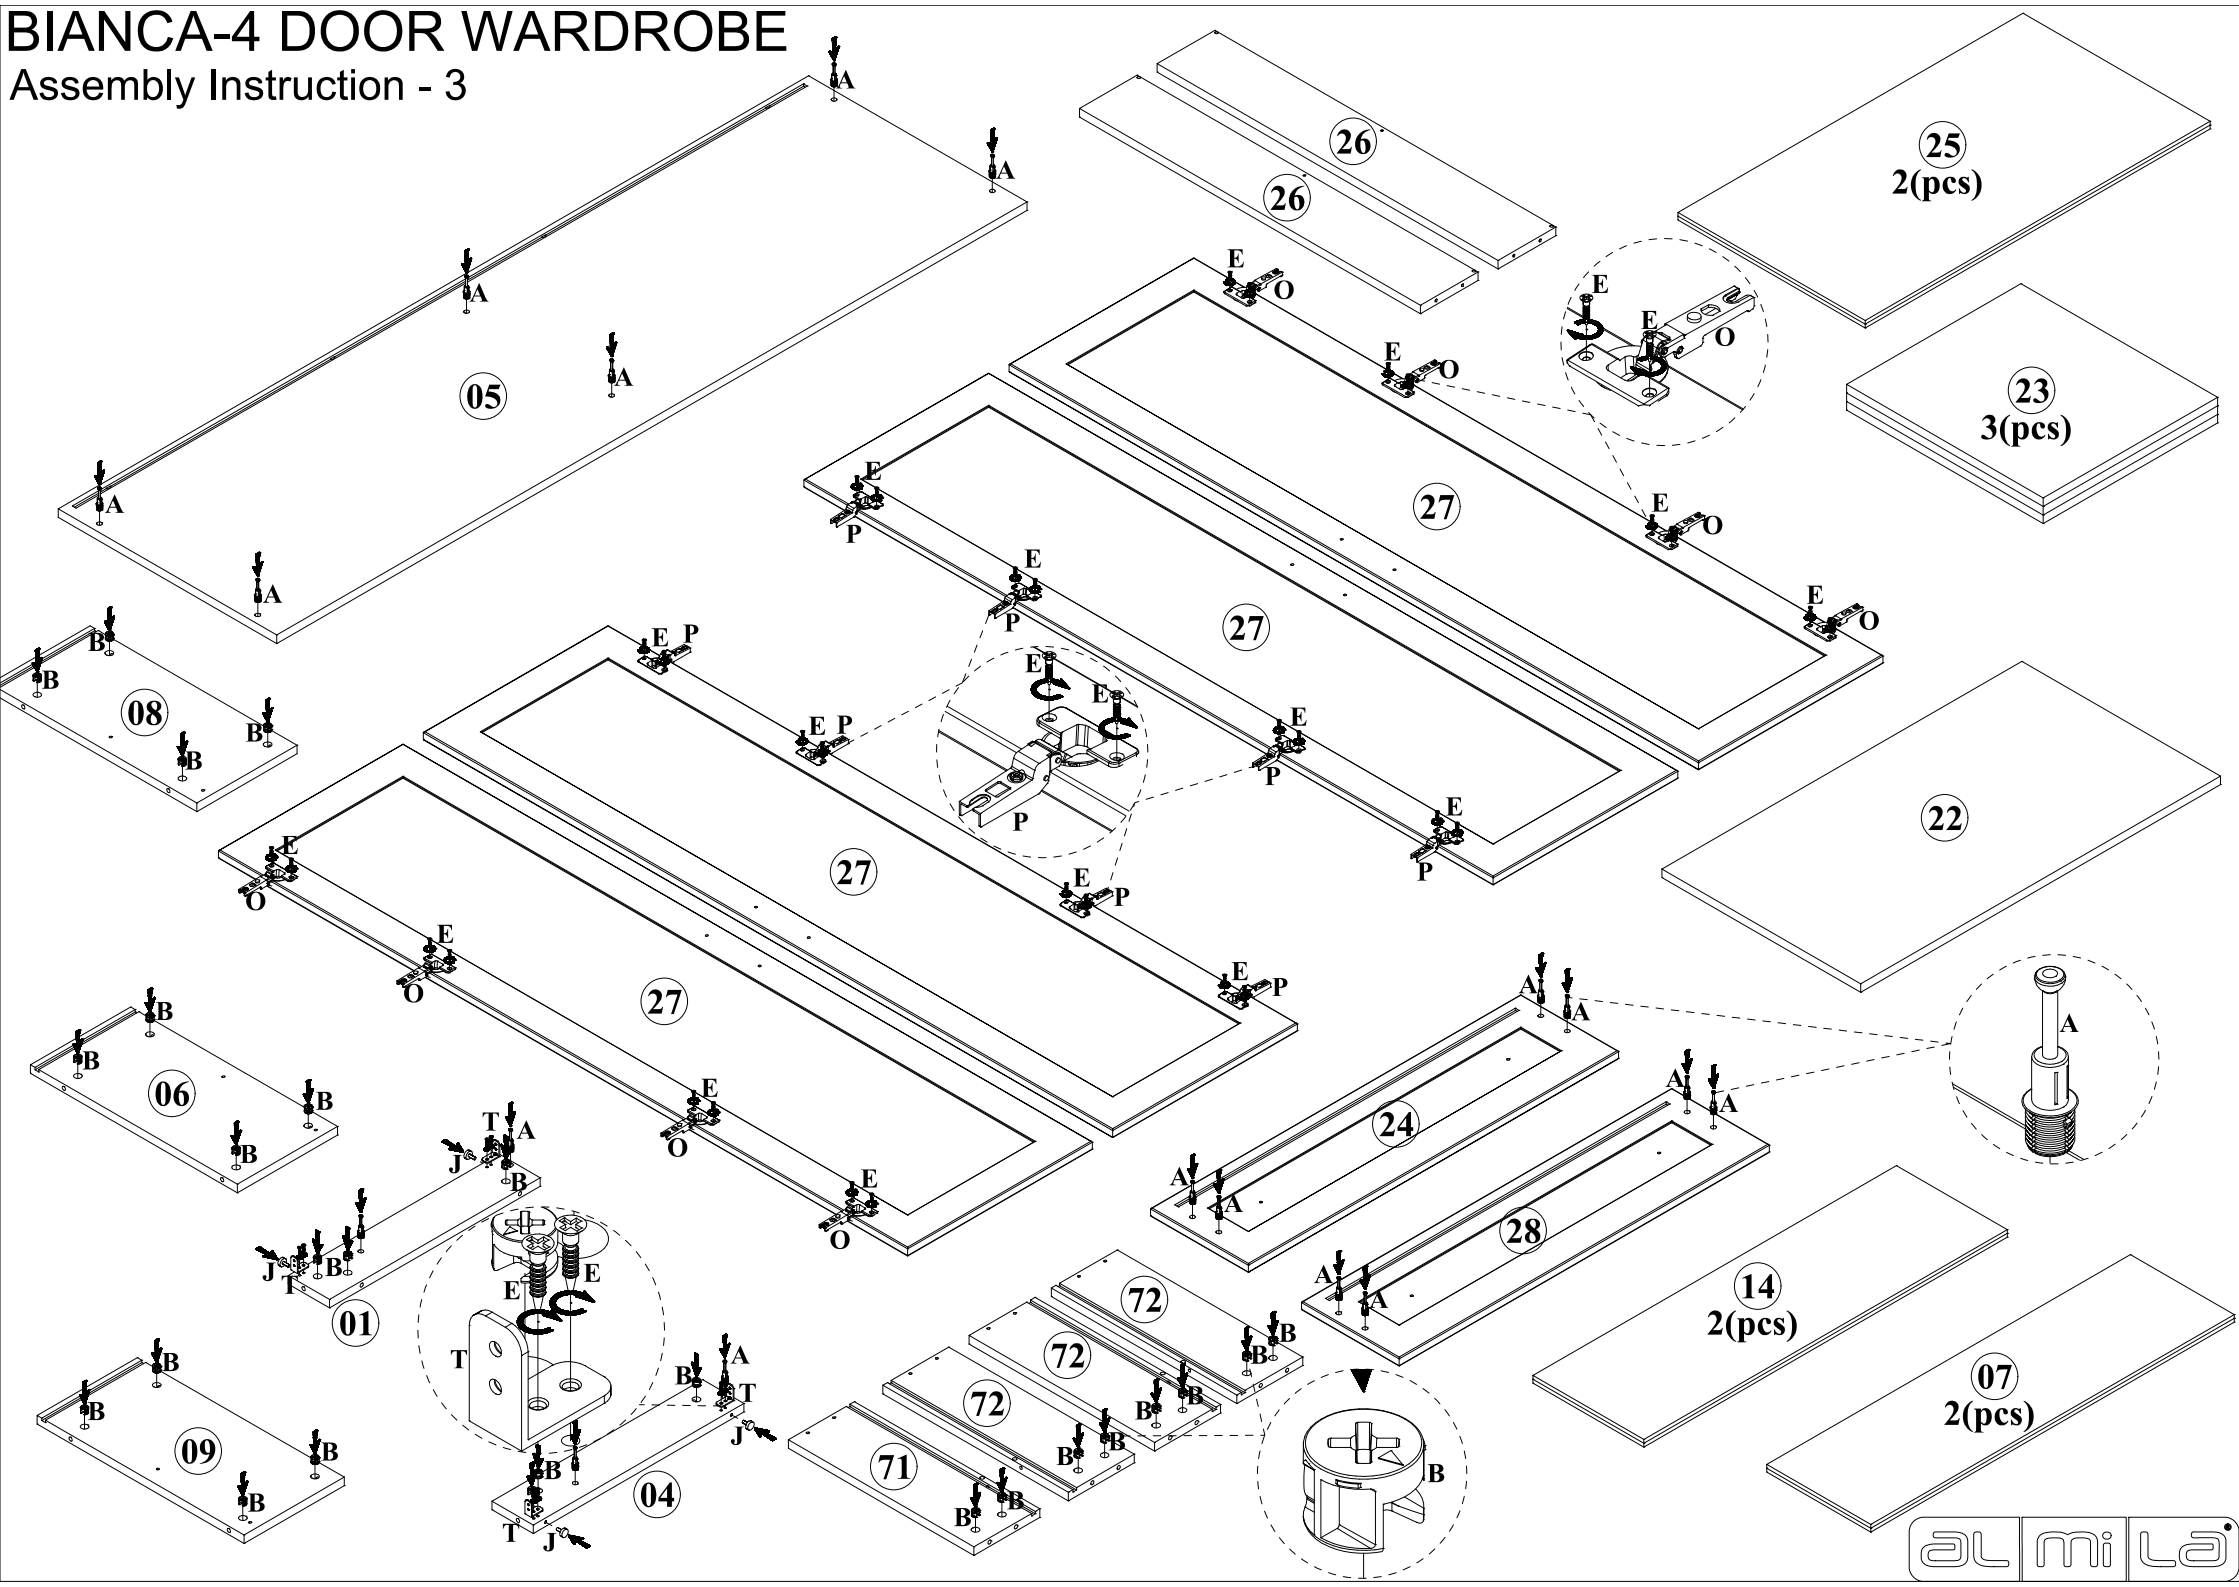

BIANCA-4 DOOR WARDROBE

Assembly Instruction - 3