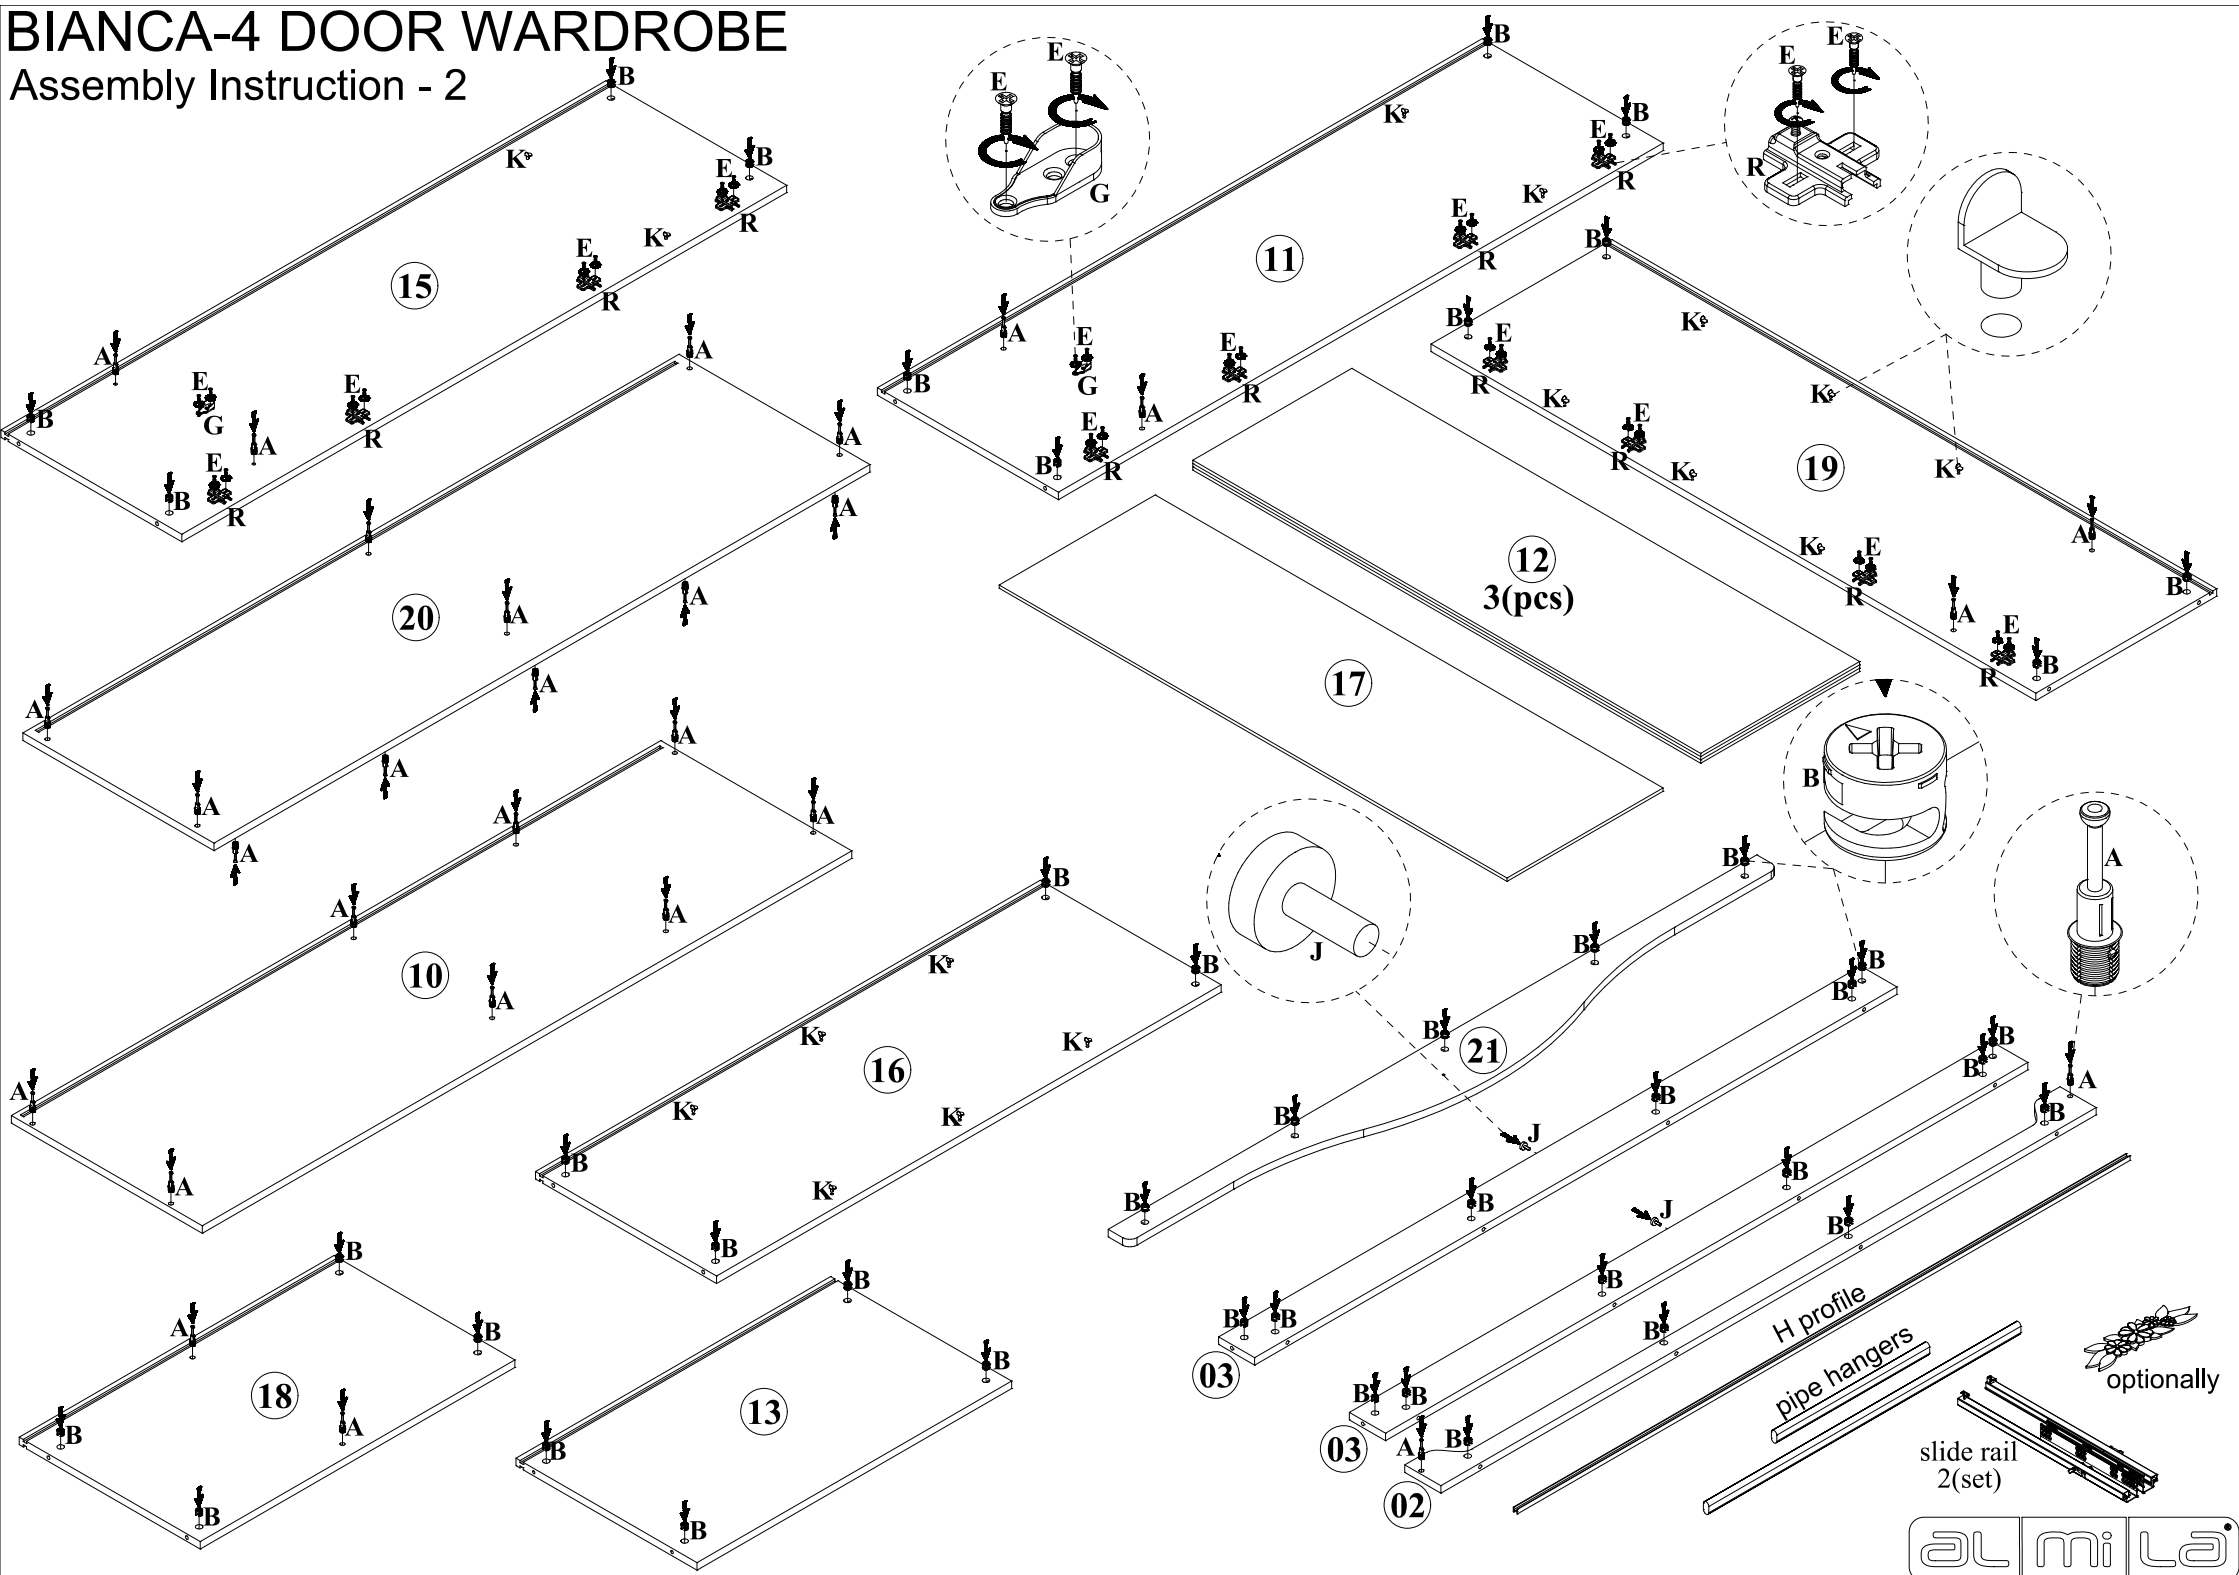

BIANCA-4 DOOR WARDROBE

Assembly Instruction - 2