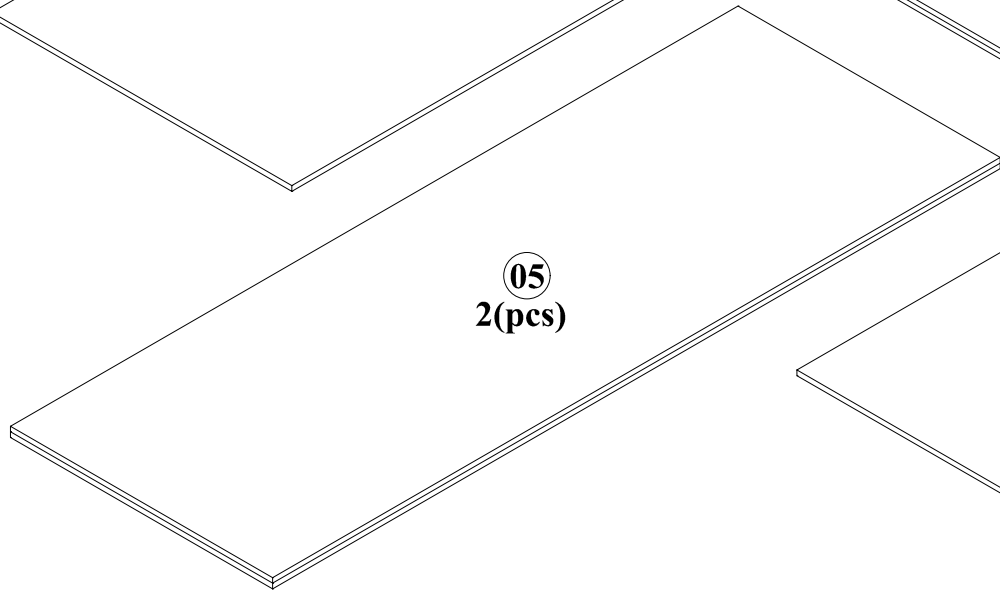

IRONY - 4DOORS WARDROBE

Assembly Instruction - 4