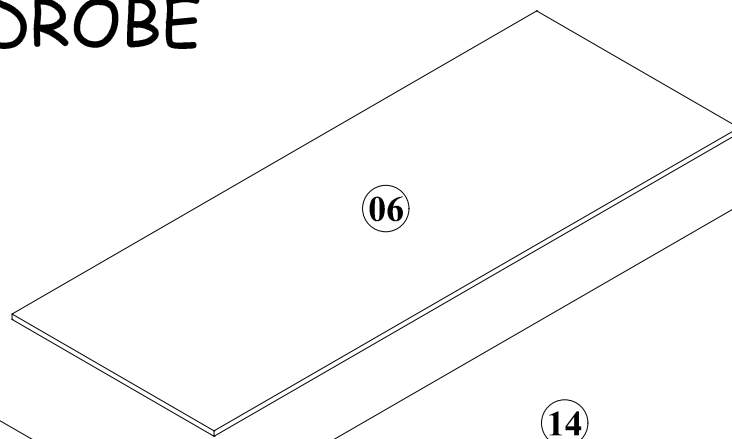

IRONY - 4DOORS WARDROBE

Assembly Instruction - 4