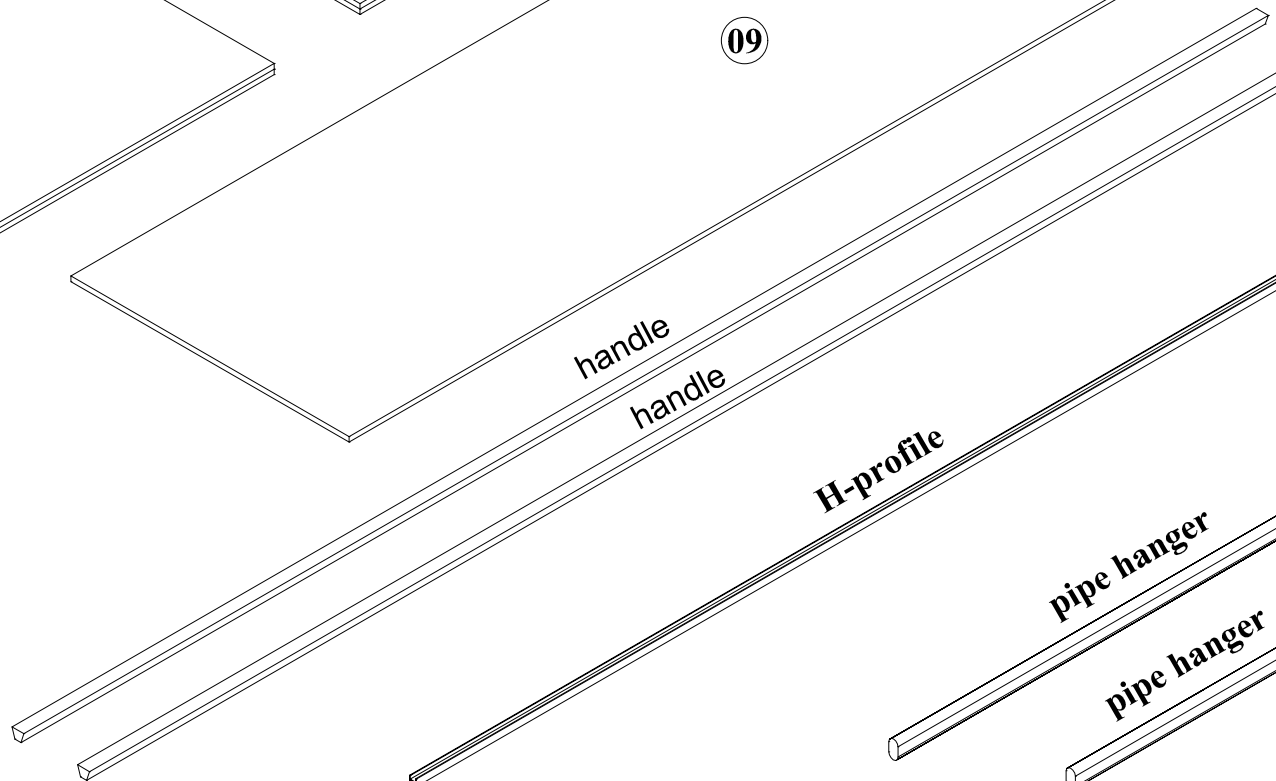

IRONY - 4DOORS WARDROBE

Assembly Instruction - 4