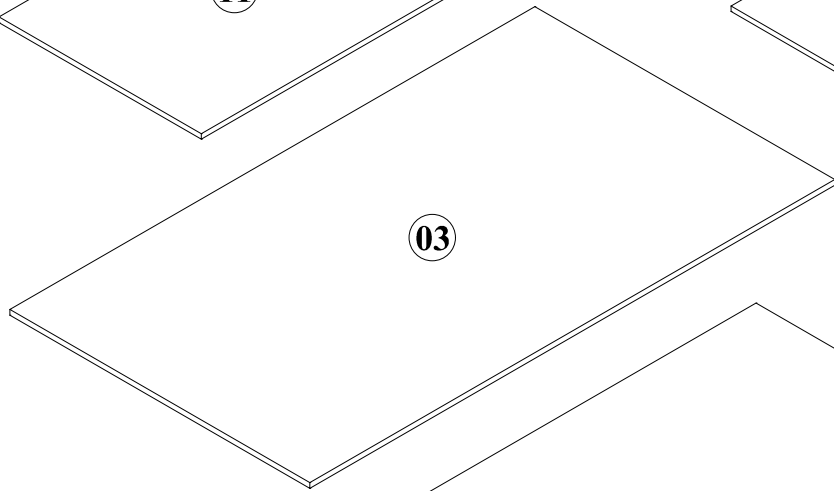

IRONY - 4DOORS WARDROBE

Assembly Instruction - 4