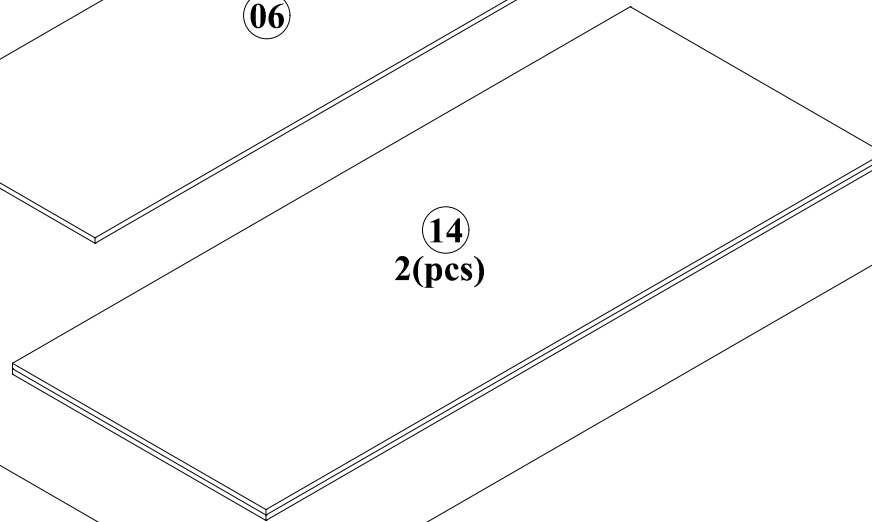

IRONY - 4DOORS WARDROBE

Assembly Instruction - 4