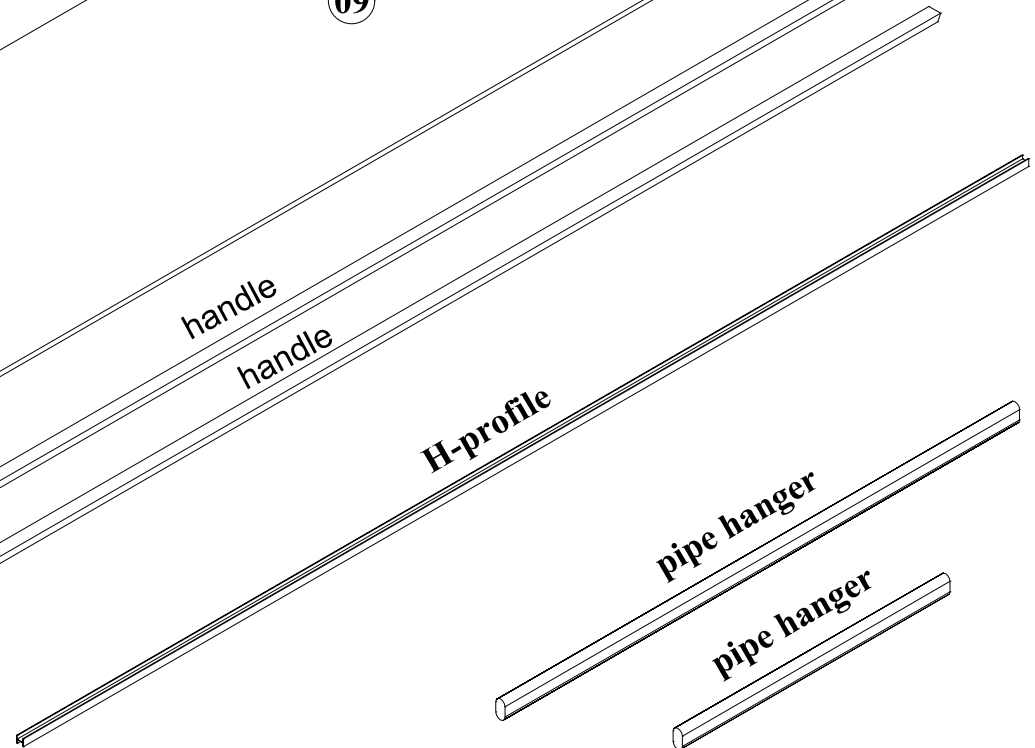

IRONY - 4DOORS WARDROBE

Assembly Instruction - 4