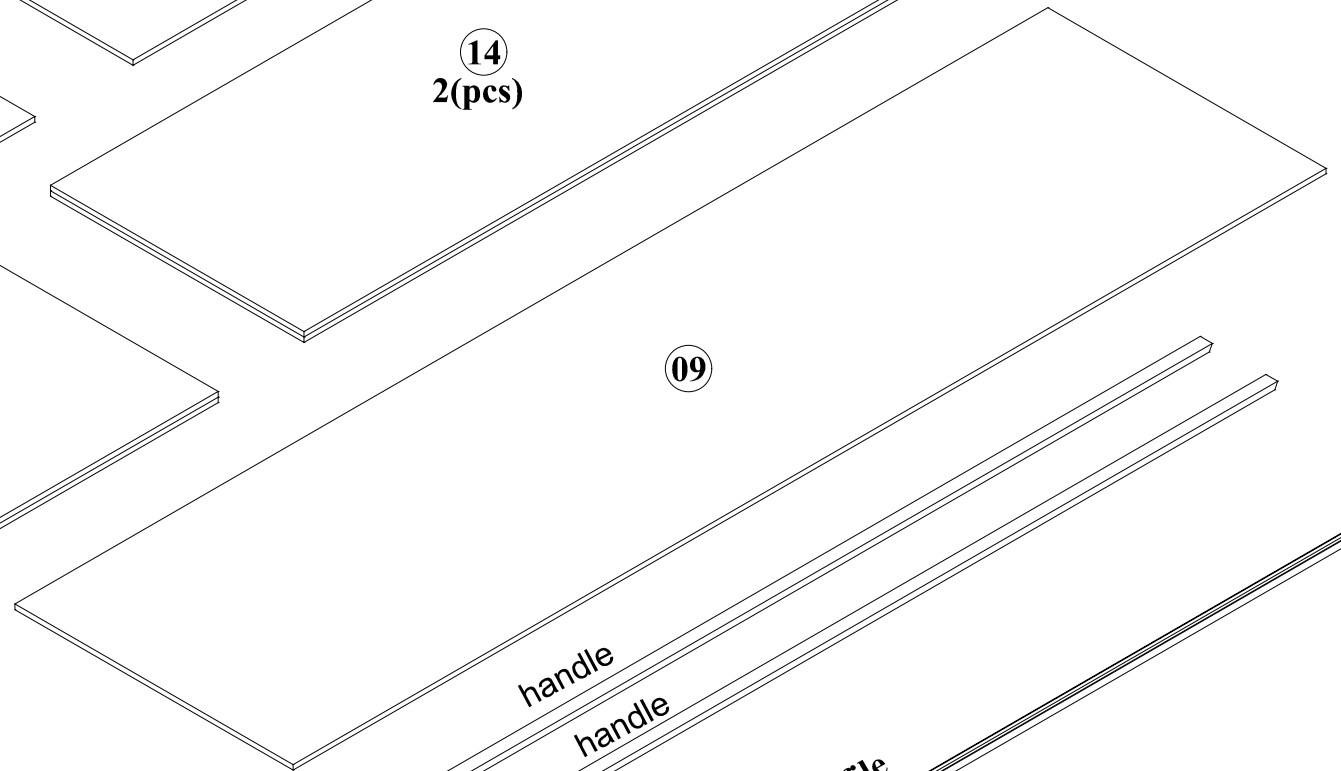

IRONY - 4DOORS WARDROBE

Assembly Instruction - 4