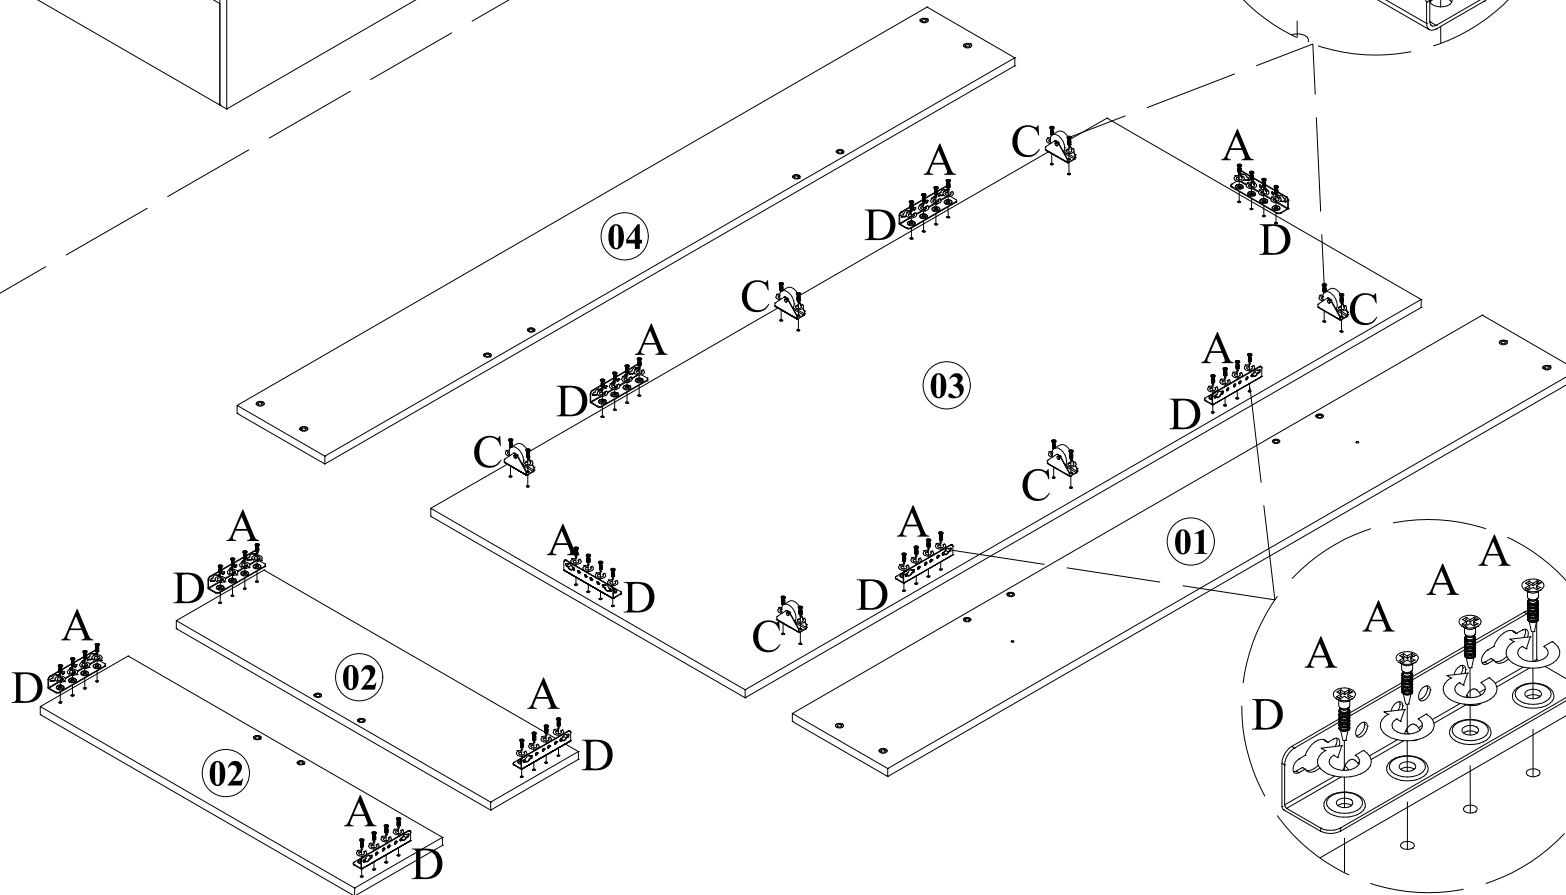

BABYCUTE PULL OUT BED (80x170)

Assembly Instruction - 1

NO	W	x	L	x	H
01	1800	x	249	x	18
02	820	x	229	x	18
03	1763	x	820	x	18
04	1800	x	229	x	18

Accessory	Quantity
A 	52
B 	20
C 	6
D 	10
E 	2
F 	2

BABYCUTE PULL OUT BED (80x170)

Assembly Instruction - 2