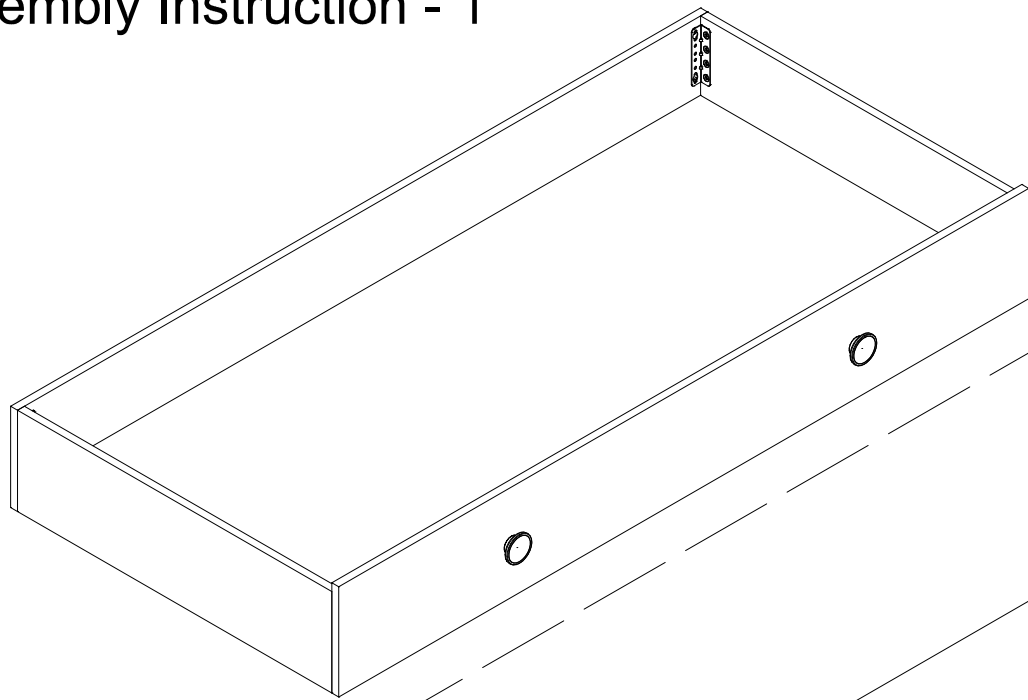

BABYCUTE PULL OUT BED (80x170)

Assembly Instruction - 1

NO	W	x	L	x	H
01	1800	x	249	x	18
02	820	x	229	x	18
03	1763	x	820	x	18
04	1800	x	229	x	18

Accessory	Quantity
A 	52
B 	20
C 	6
D 	10
E 	2
F 	2

BABYCUTE PULL OUT BED (80x170)