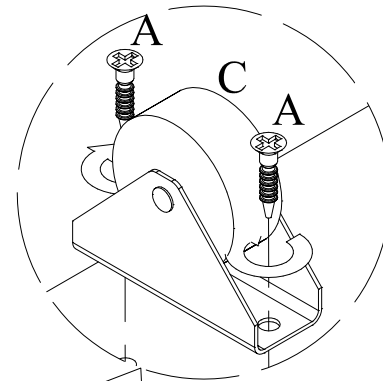

BABYCUTE PULL OUT BED (80x170)

Assembly Instruction - 1

NO	W	x	L	x	H
01	1800	x	249	x	18
02	820	x	229	x	18
03	1763	x	820	x	18
04	1800	x	229	x	18

Accessory	Quantity
A 	52
B 	20
C 	6
D 	10
E 	2
F 	2

BABYCUTE PULL OUT BED (80x170)

Assembly Instruction - 2