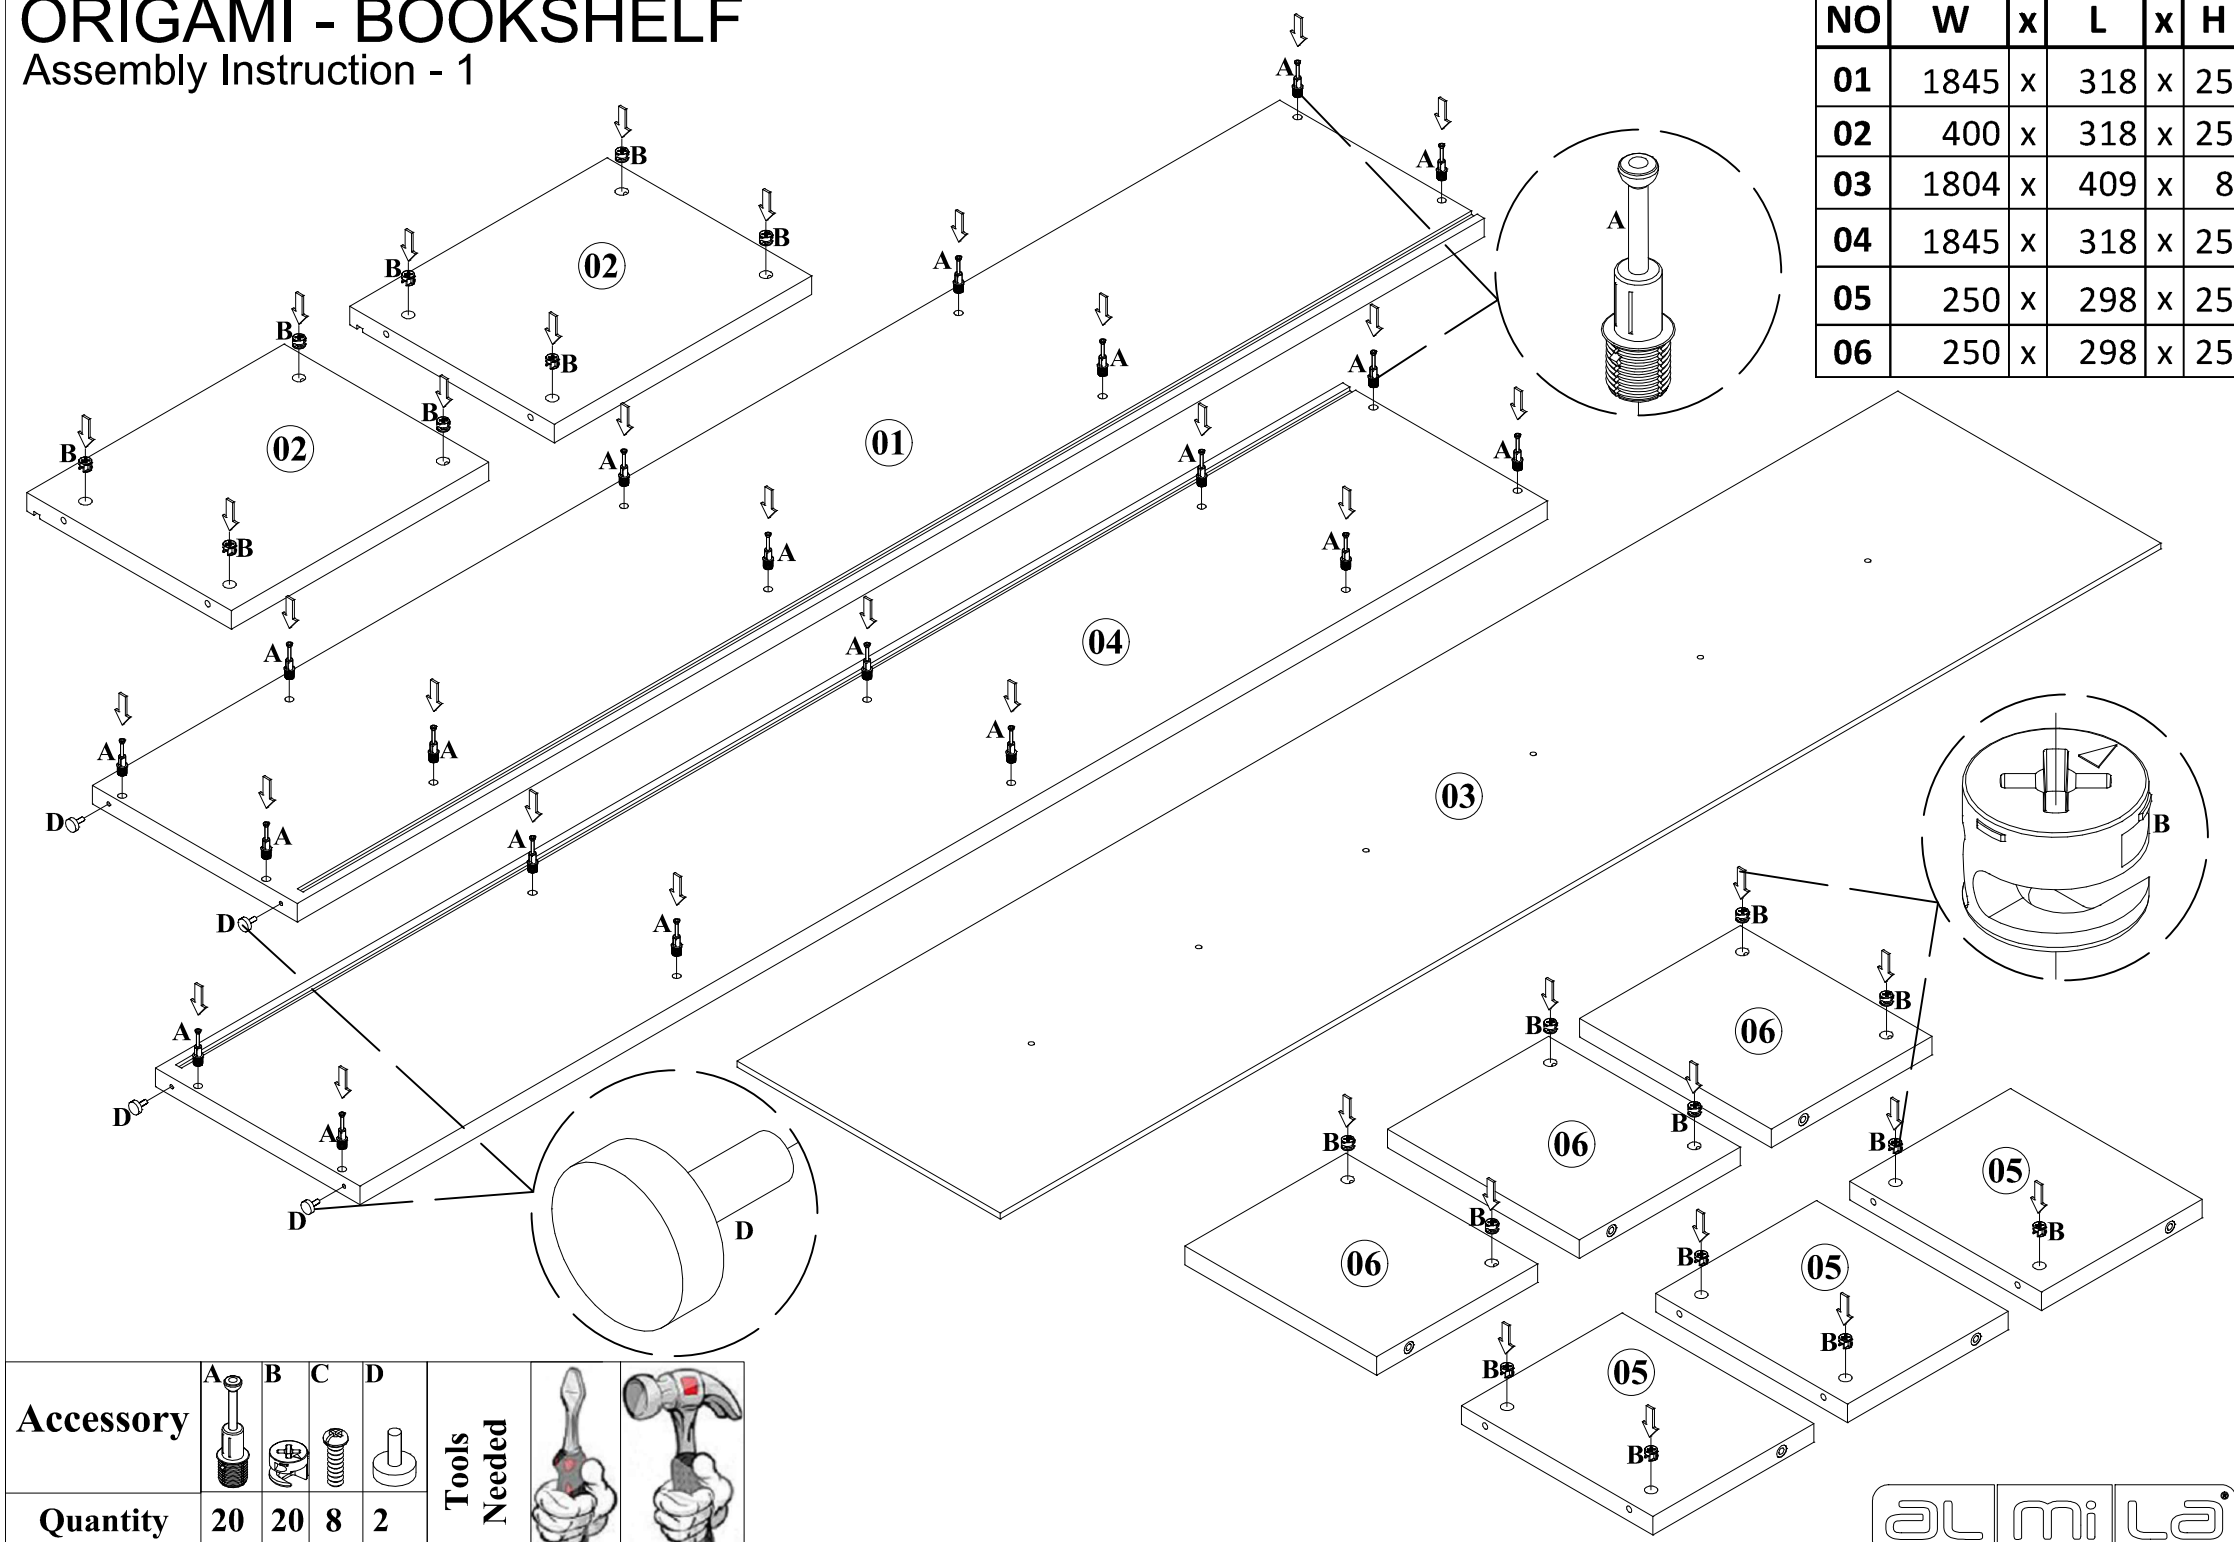

ORIGAMI - BOOKSHELF

Assembly Instruction - 1

NO	W	x	L	x	H
01	1845	x	318	x	25
02	400	x	318	x	25
03	1804	x	409	x	8
04	1845	x	318	x	25
05	250	x	298	x	25
06	250	x	298	x	25

Accessory	A	B	C	D	Tools Needed
Quantity	20	20	8	2	

ORIGAMI - BOOKSHELF

Assembly Instruction - 2