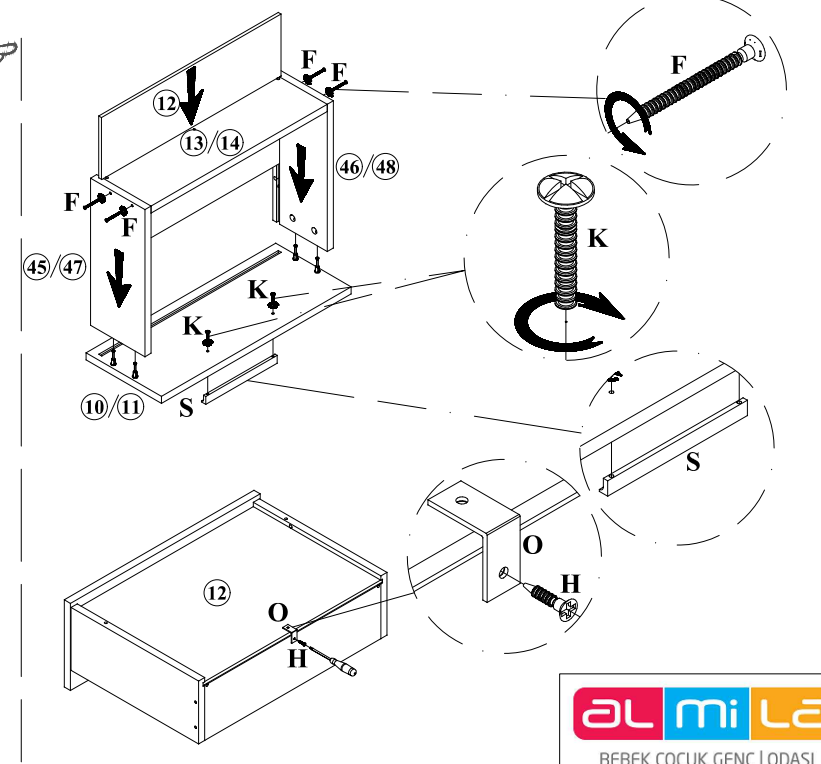

Montaj Talimatı (Assembly Instruction) -3

LEGEND - CHEST OF DRAWERS-(v01)