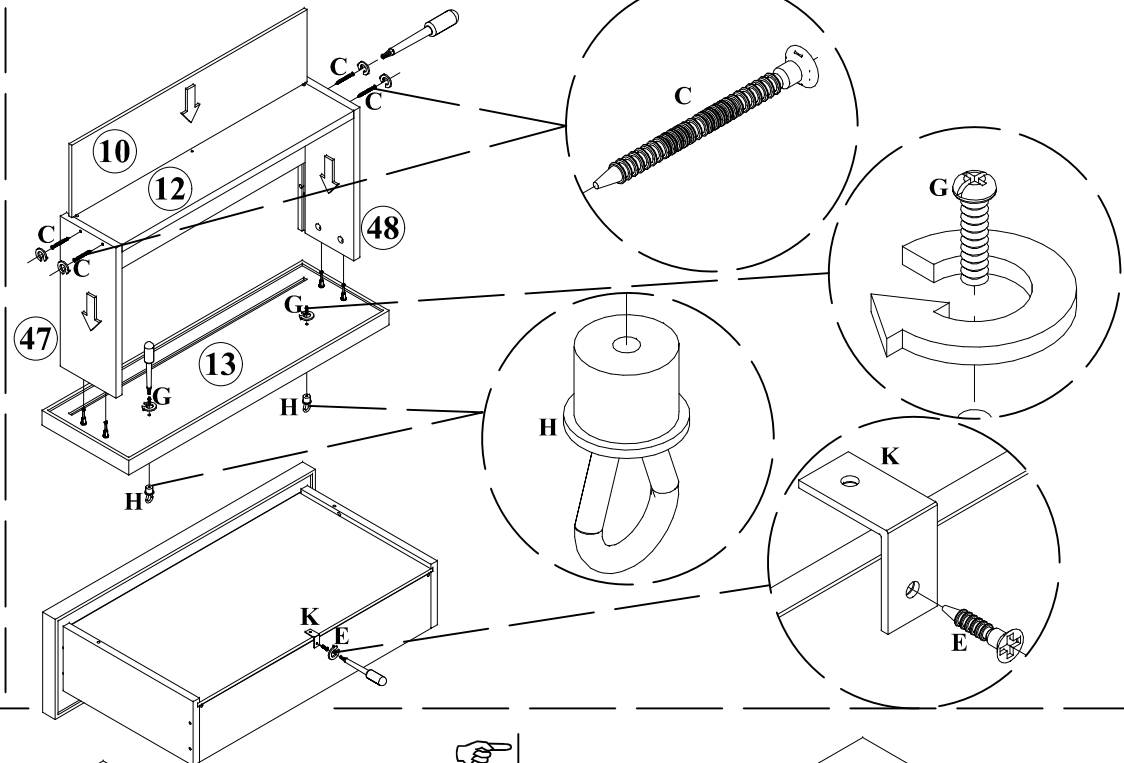

ORIGAMI - DRESSING TABLE

Assembly Instruction - 3