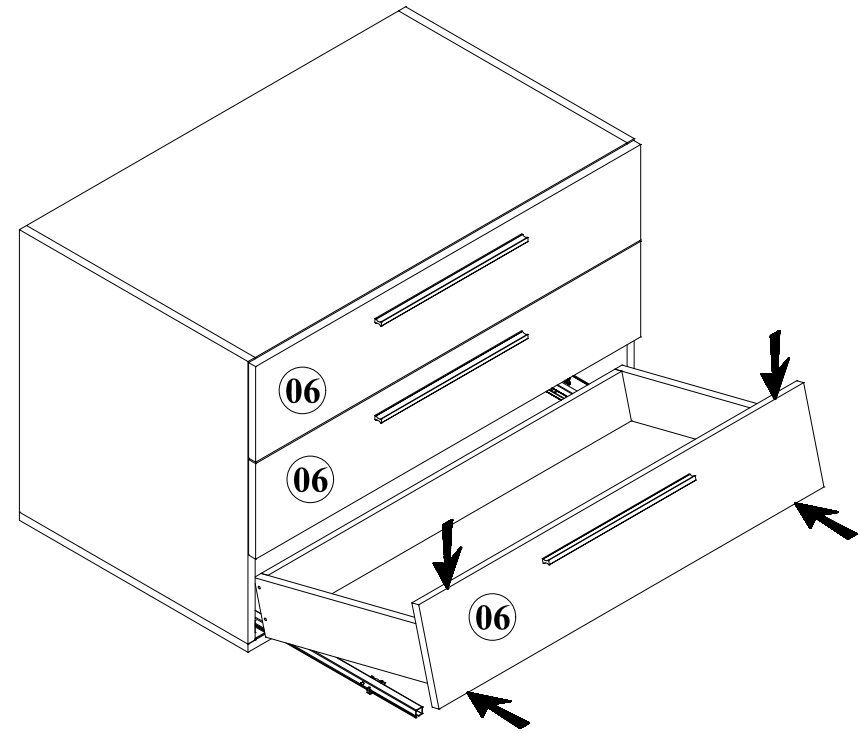

Montaj Talimatı-4 (Assembly Instruction)

NEO- DRESSING TABLE-(v01)

!See Drawing Assembly!