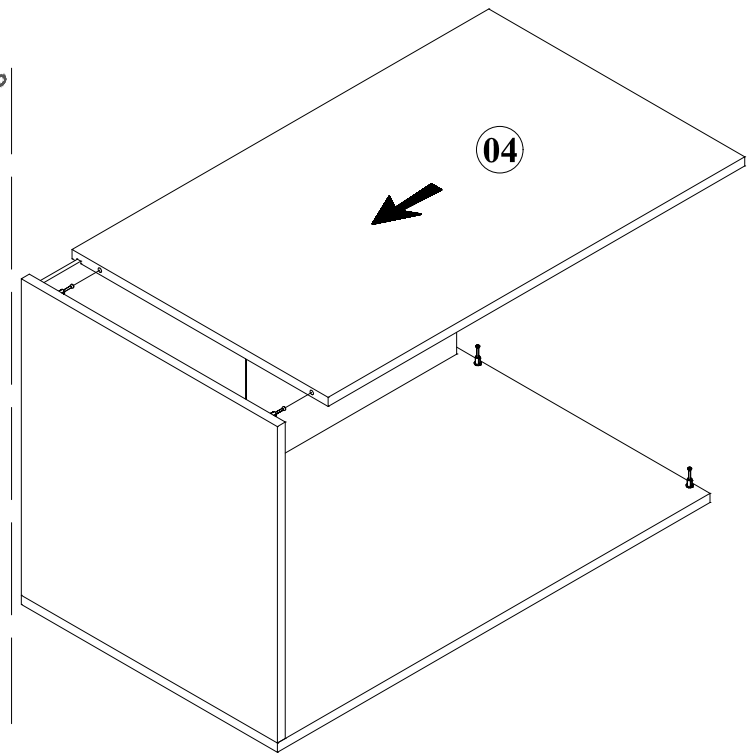

Montaj Talimatı-3 (Assembly Instruction)

NEO - DRESSING TABLE-(v01)