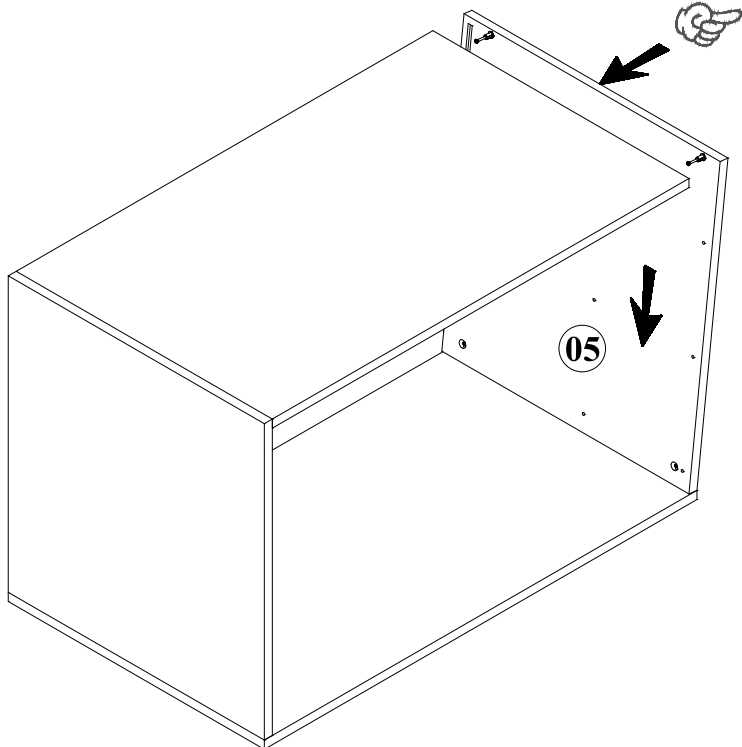

Montaj Talimatı-3 (Assembly Instruction)

NEO - DRESSING TABLE-(v01)