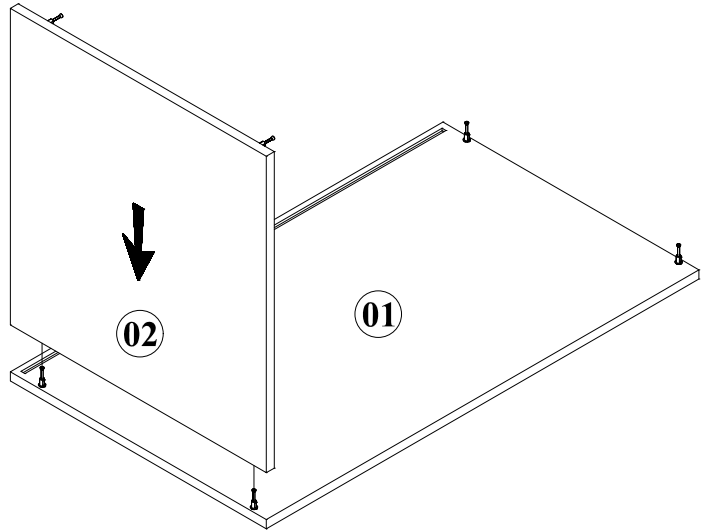

Montaj Talimatı-3 (Assembly Instruction)

NEO - DRESSING TABLE-(v01)