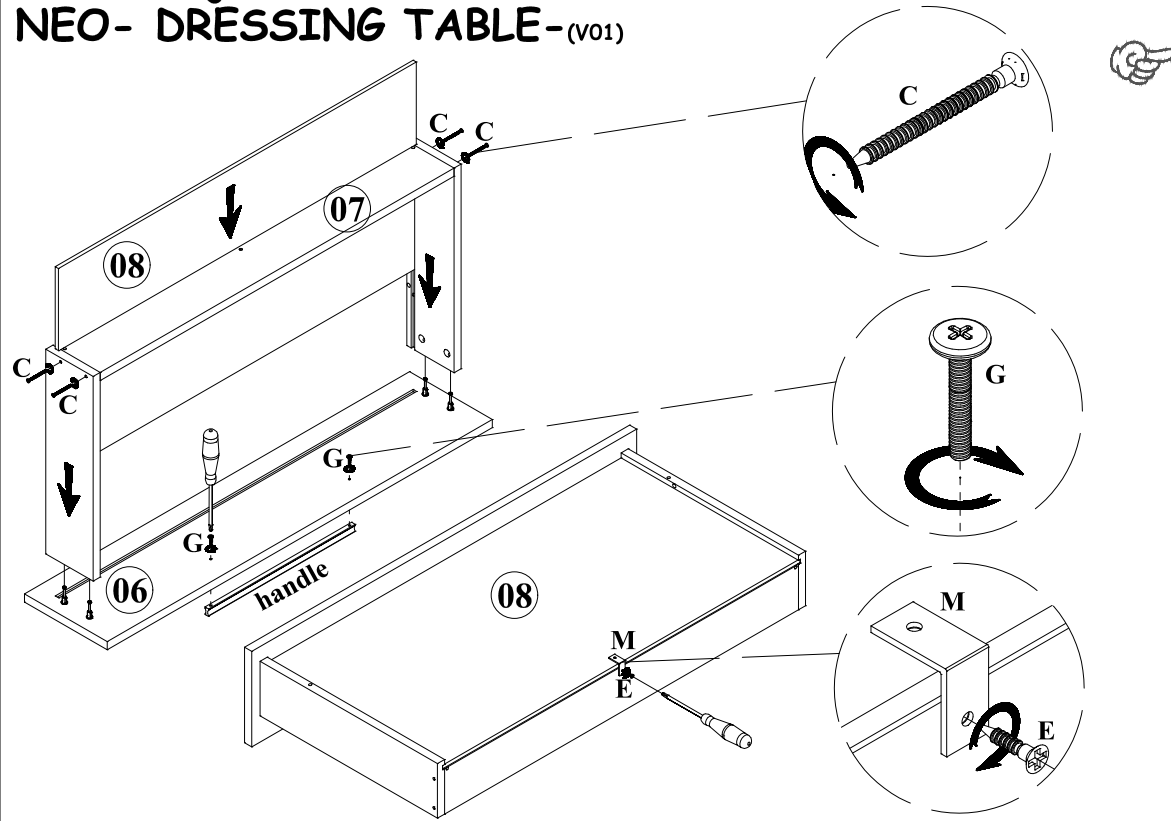

Montaj Talimatı-4 (Assembly Instruction)

NEO- DRESSING TABLE-(v01)

!See Drawing Assembly!