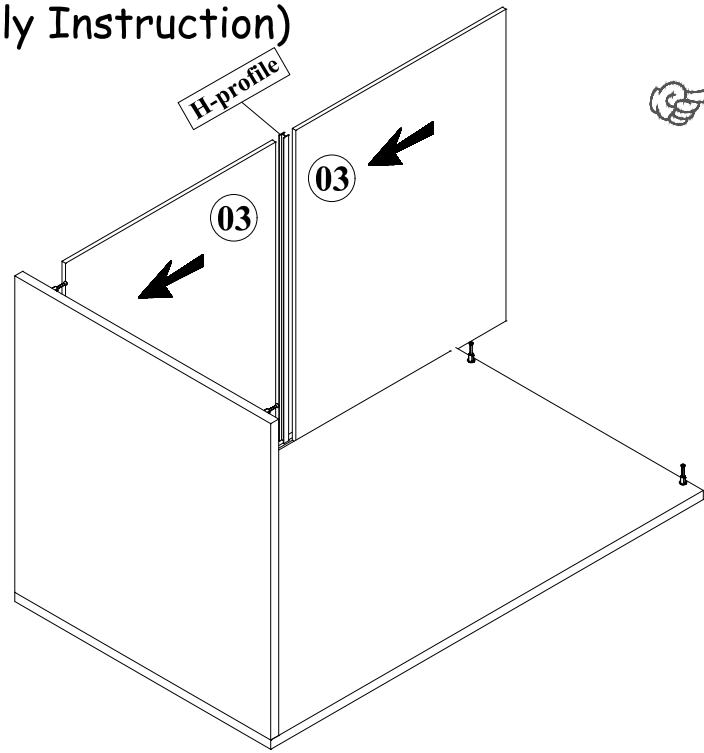

Montaj Talimatı-3 (Assembly Instruction)

NEO - DRESSING TABLE-(v01)