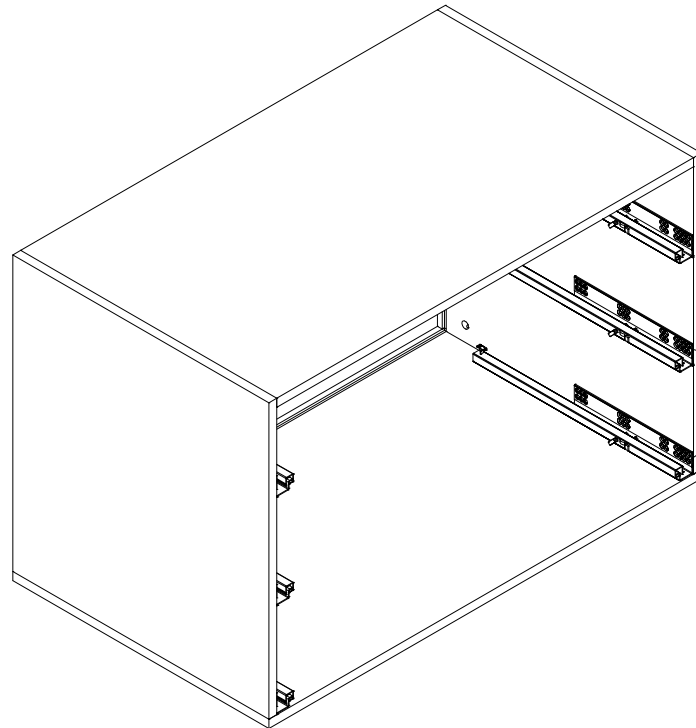

Montaj Talimatı-3 (Assembly Instruction)

NEO - DRESSING TABLE-(v01)