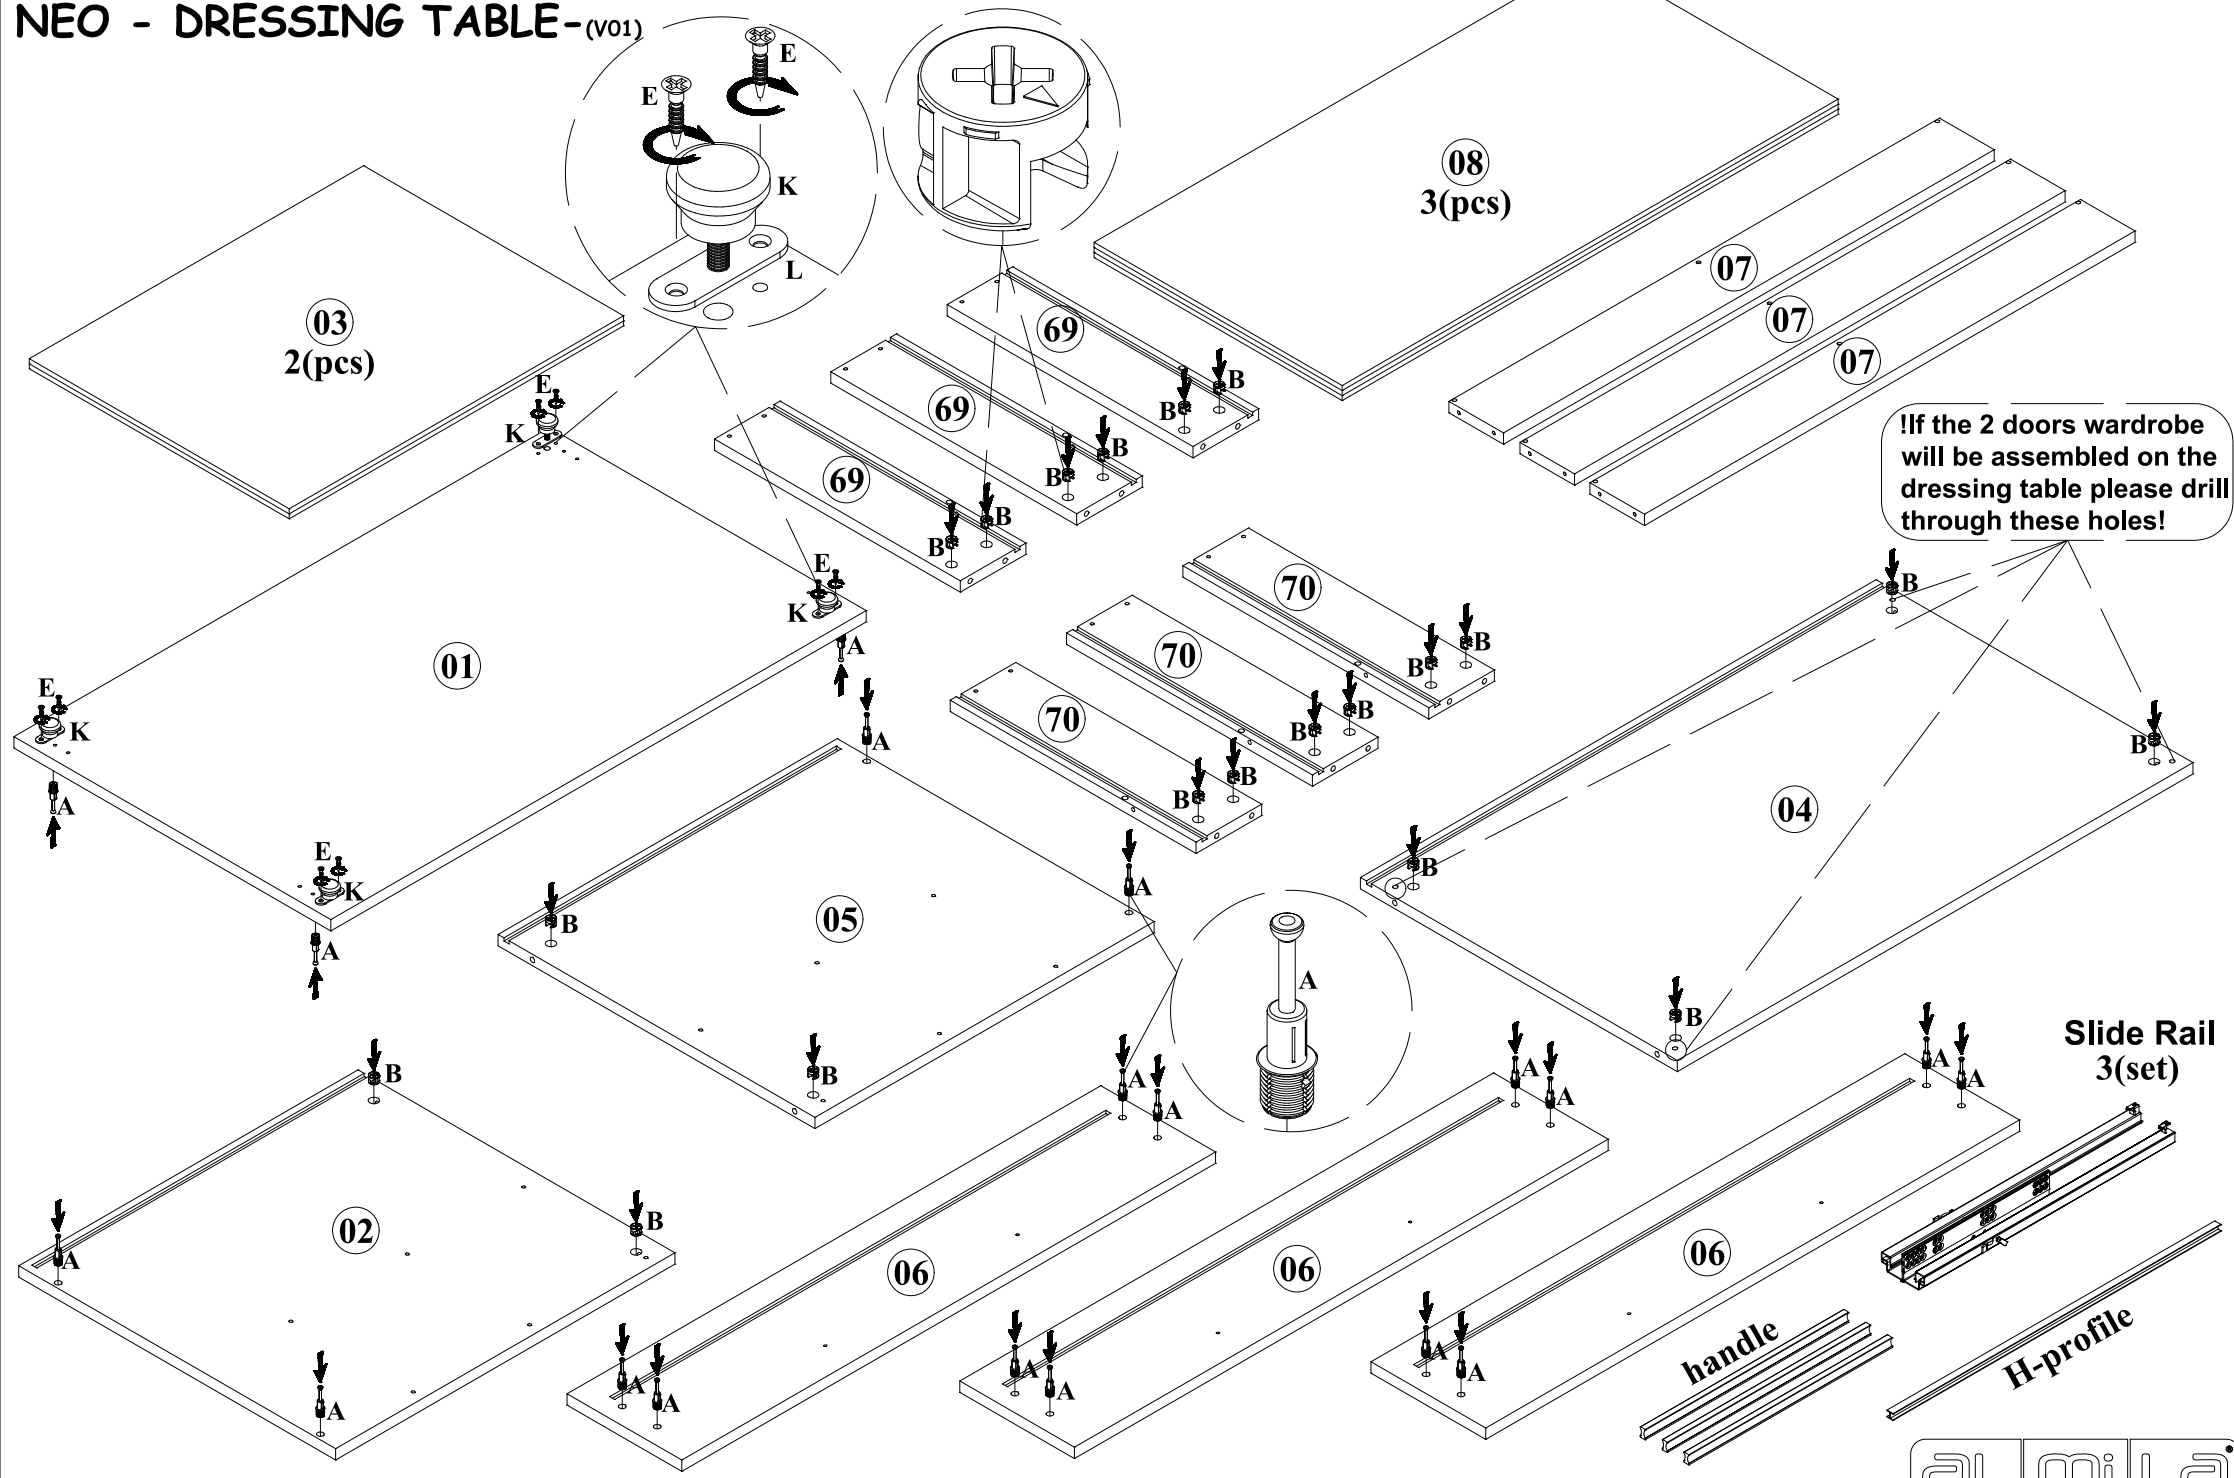

## NEO - DRESSING TABLE-(v01)

NO	W	x	L	x	H
01	980	x	580	x	18
02	621	x	580	x	18
03	612	x	476	x	8
04	944	x	580	x	18
05	621	x	580	x	18
06	977	x	210	x	18
07	898	x	100	x	18
08	908	x	454	x	8
69	450	x	120	x	18
70	450	x	120	x	18

# Montaj Talimatı-2 (Assembly Instruction)

NEO - DRESSING TABLE-(v01)

!!If the 2 doors wardrobe will be assembled on the dressing table please drill through these holes!

Slide Rail  
3(set)

handle

H-profile

## NEO- DRESSING TABLE-(v01)

!See Drawing Assembly!