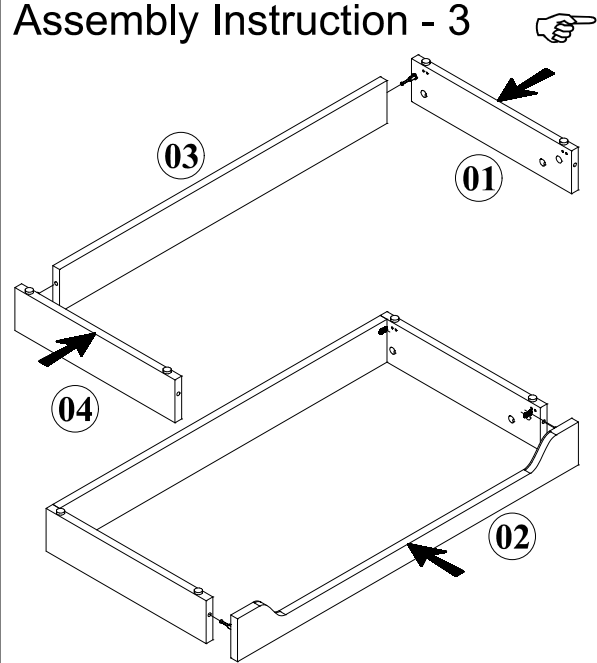

MONTE - DRESSING TABLE

Assembly Instruction - 3