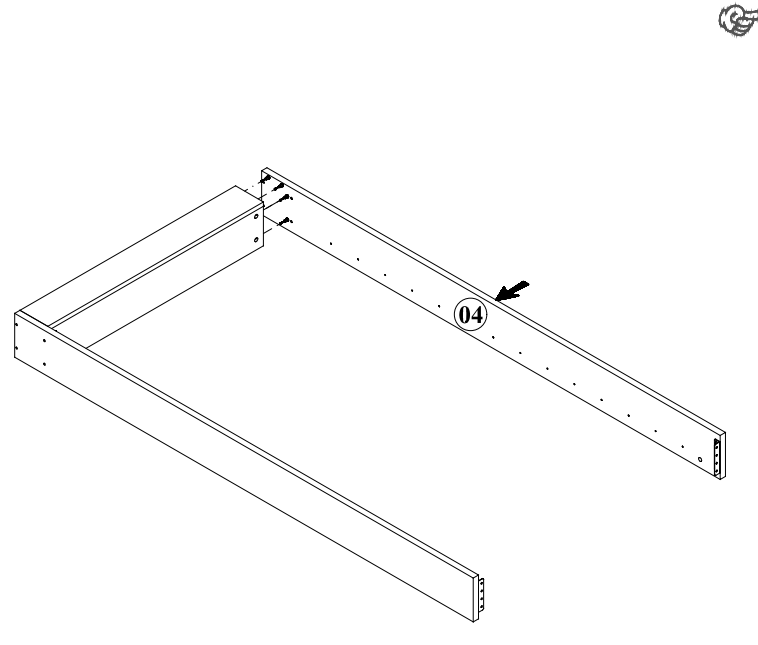

Montaj Talimatı (Assembly Instruction) -4

LEGEND - HEADBOARD & BEDFRAME (90-100-120)-(v01)