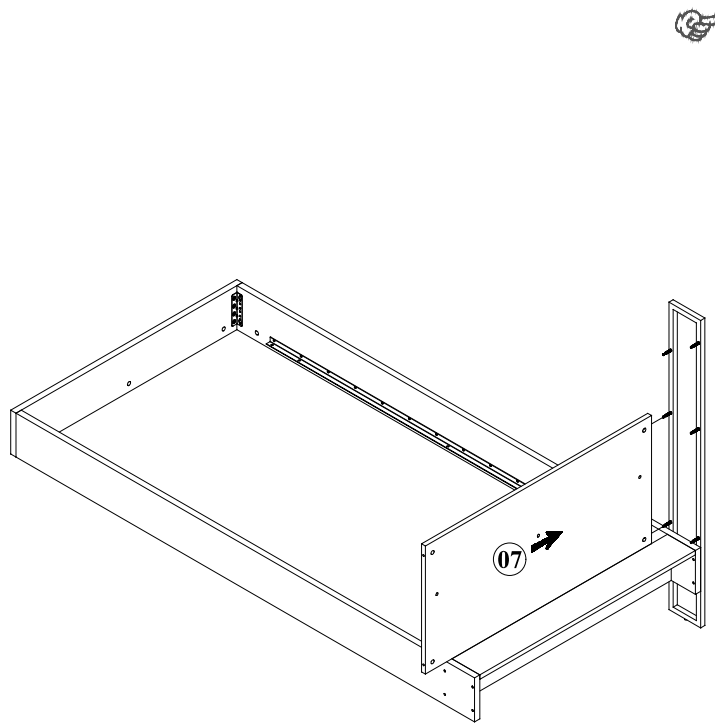

Montaj Talimatı (Assembly Instruction) -4

LEGEND - HEADBOARD & BEDFRAME (90-100-120)-(v01)