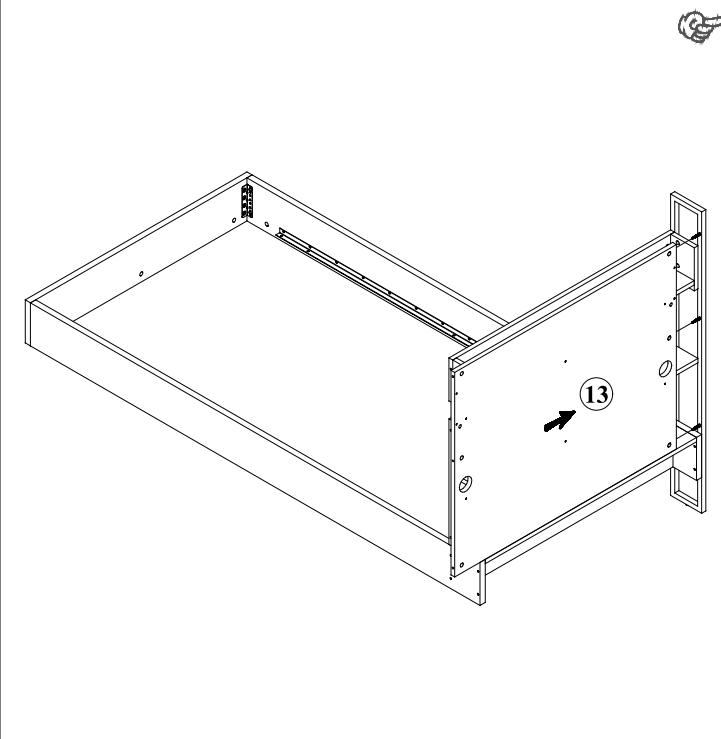

Montaj Talimatı (Assembly Instruction) -5

LEGEND - HEADBOARD & BEDFRAME (90-100-120)-(v01)