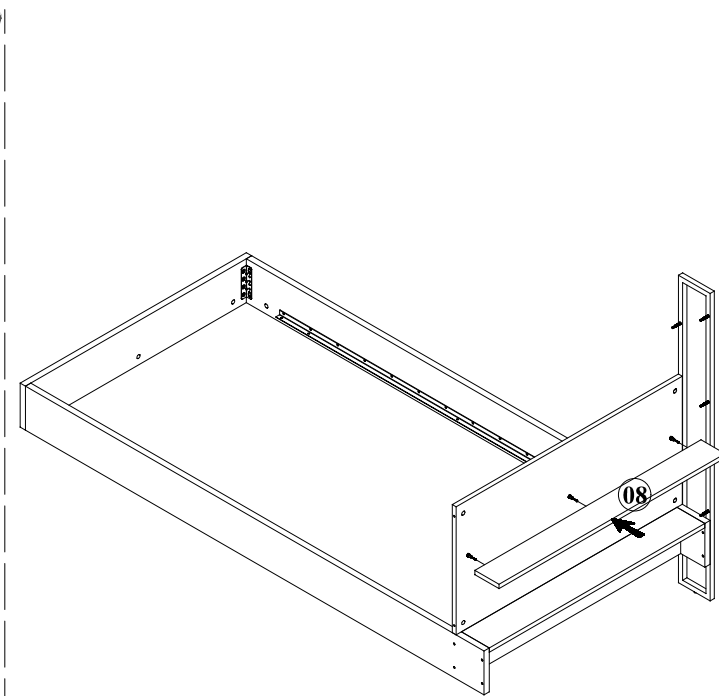

Montaj Talimatı (Assembly Instruction) -4

LEGEND - HEADBOARD & BEDFRAME (90-100-120)-(v01)