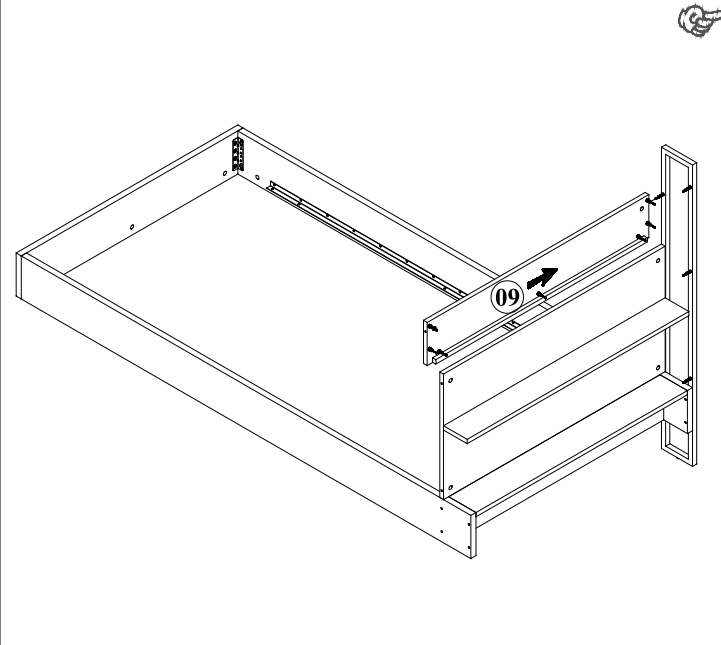

Montaj Talimatı (Assembly Instruction) -5

LEGEND - HEADBOARD & BEDFRAME (90-100-120)-(v01)