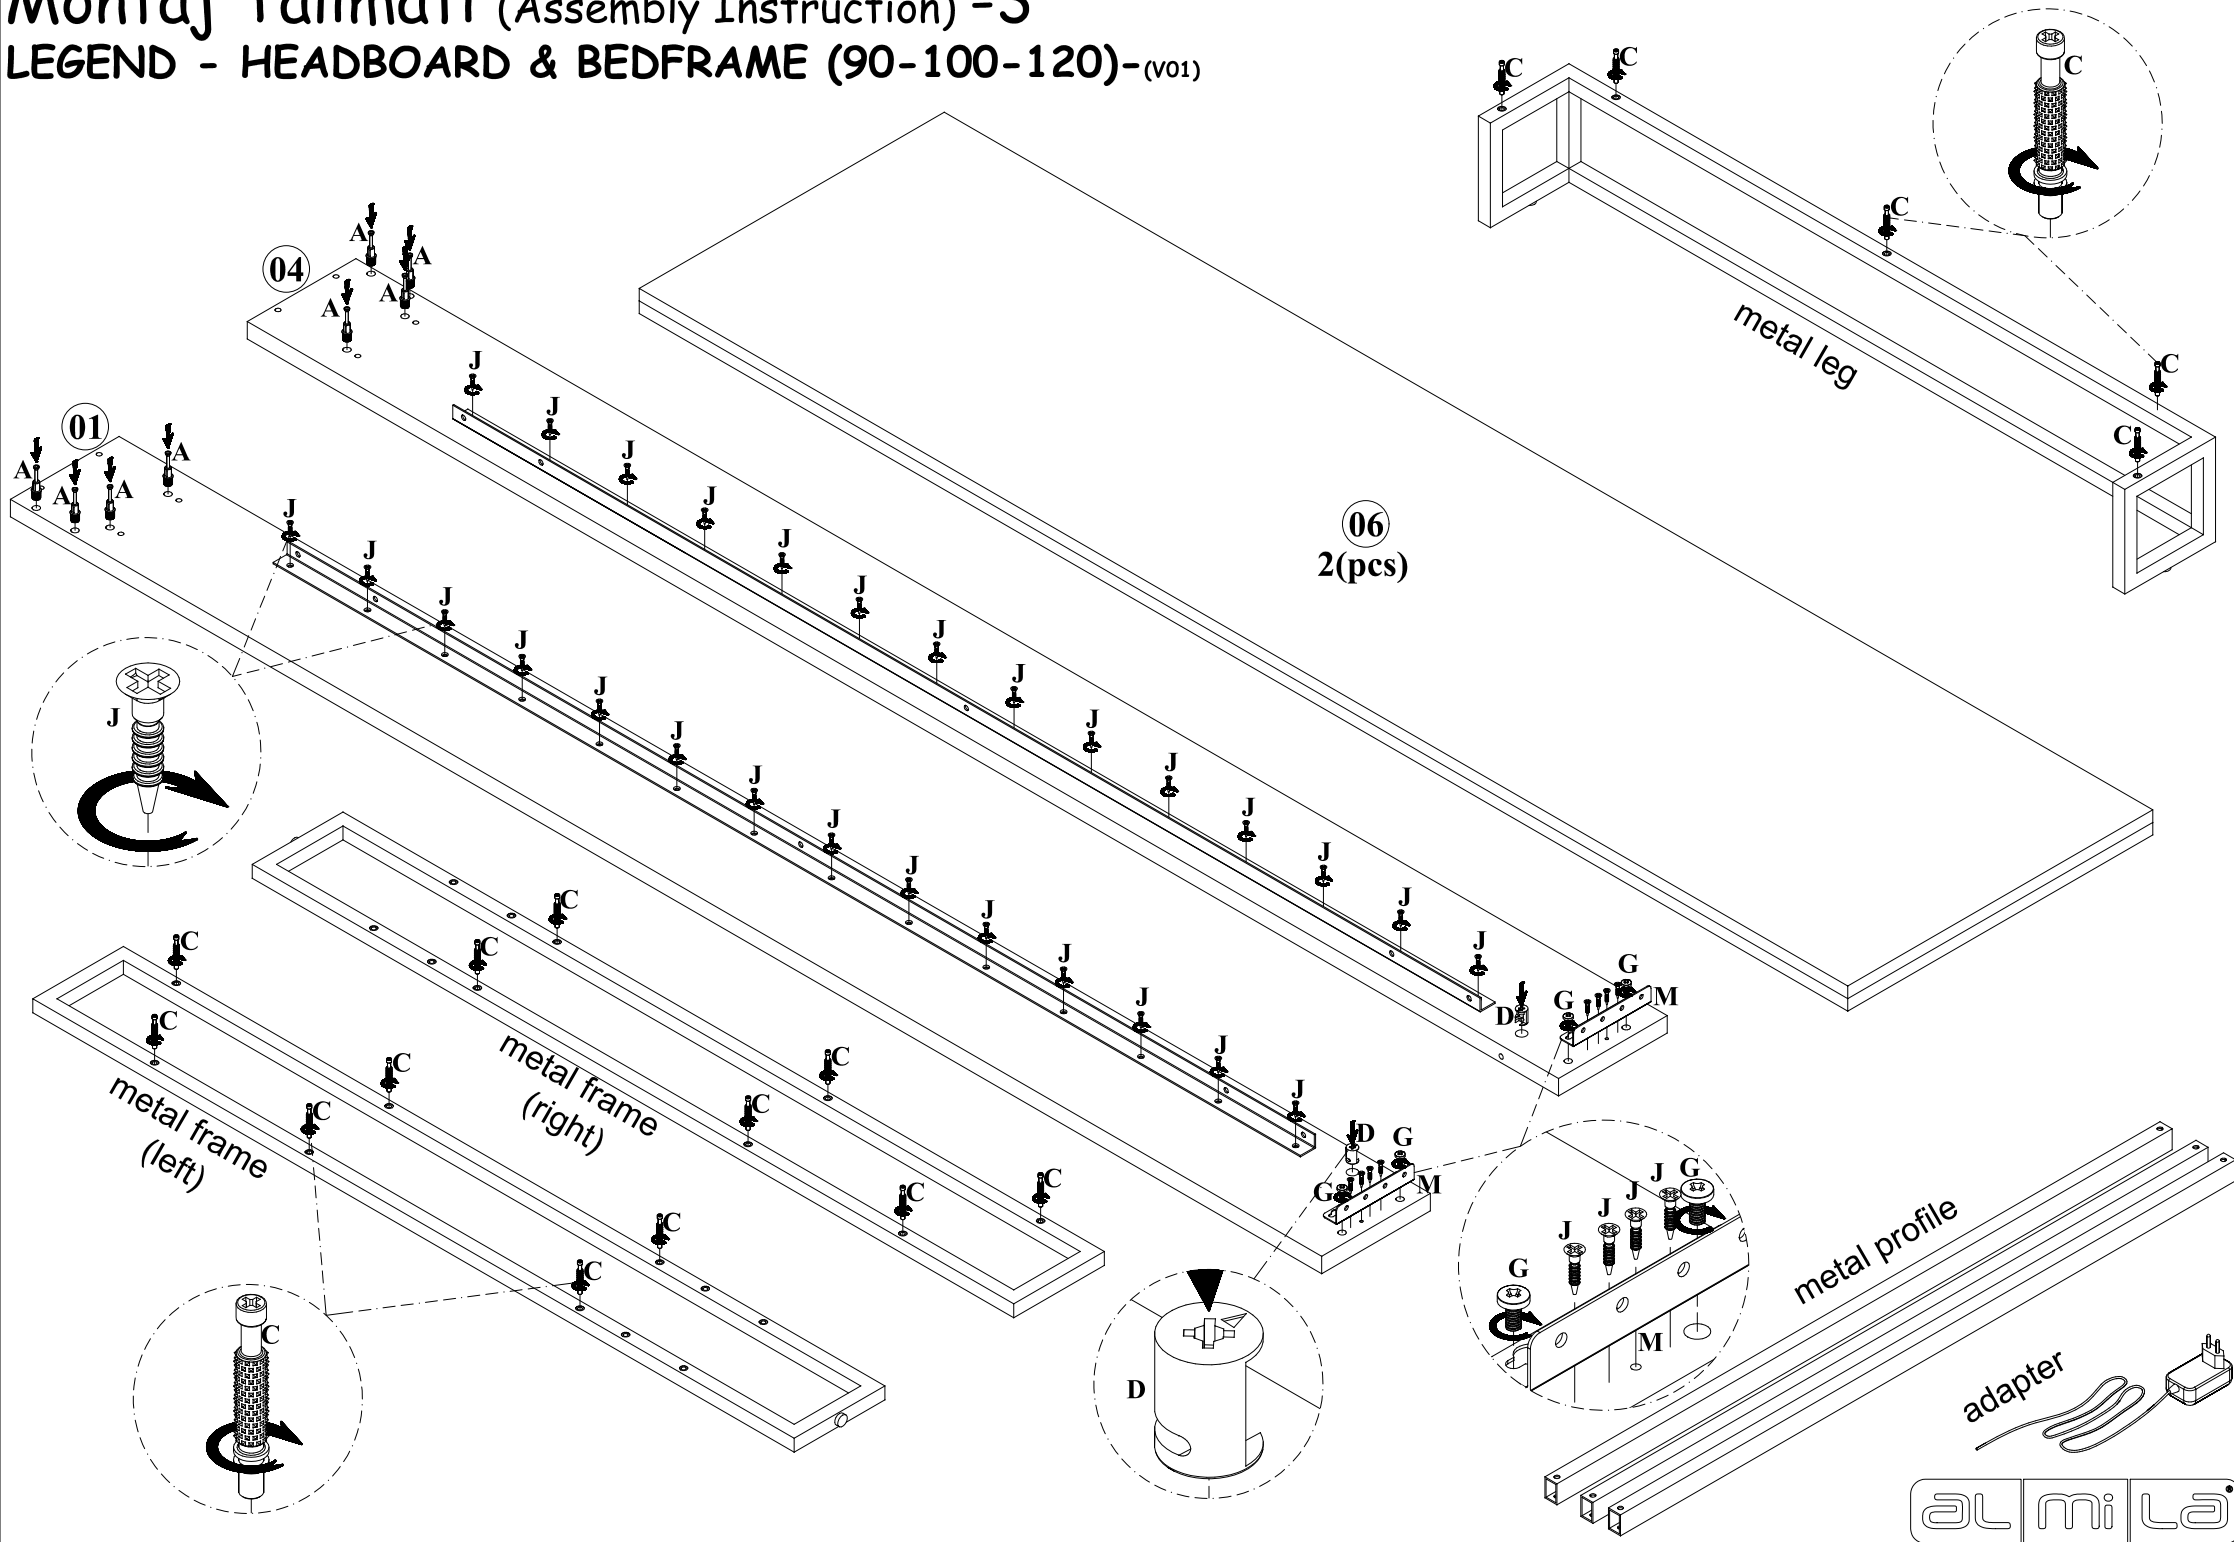

Montaj Talimatı (Assembly Instruction) -3

LEGEND - HEADBOARD & BEDFRAME (90-100-120)-(v01)