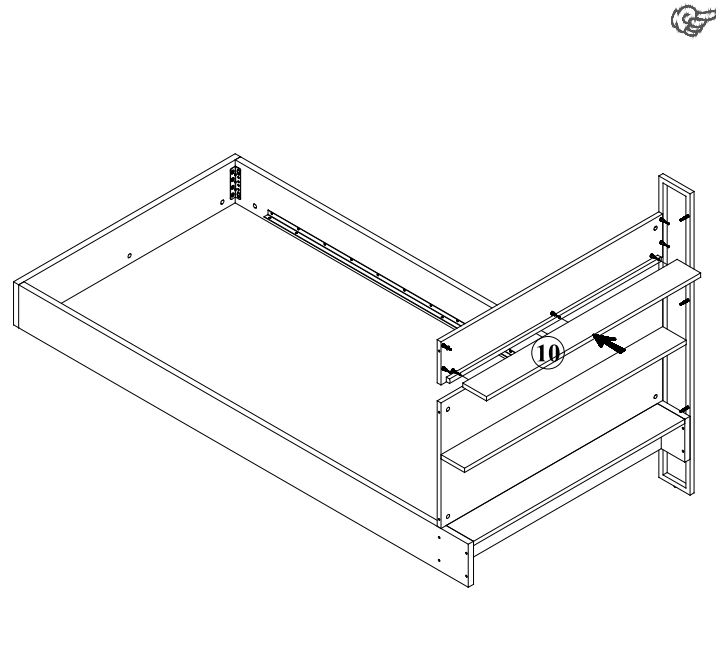

Montaj Talimatı (Assembly Instruction) -5

LEGEND - HEADBOARD & BEDFRAME (90-100-120)-(v01)