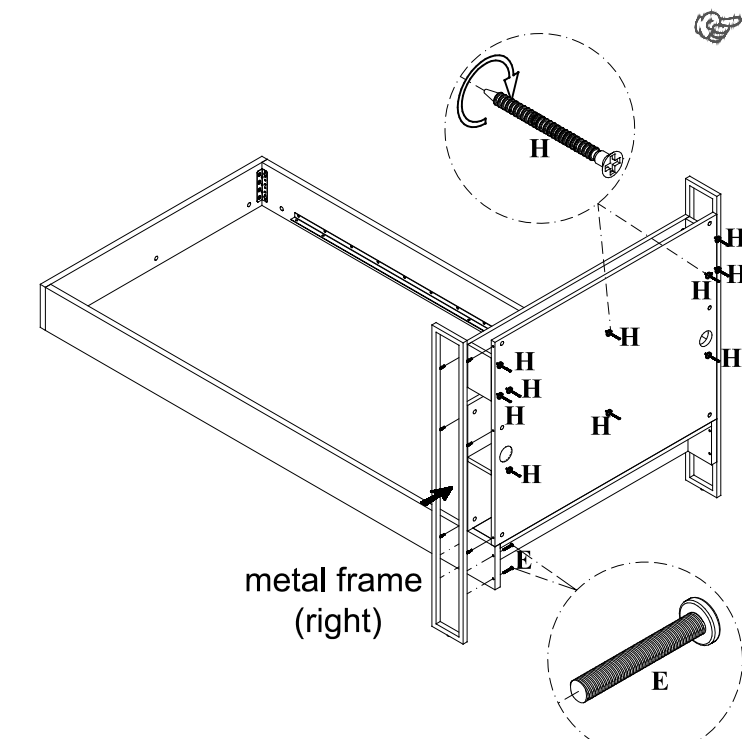

Montaj Talimatı (Assembly Instruction) -5

LEGEND - HEADBOARD & BEDFRAME (90-100-120)-(v01)