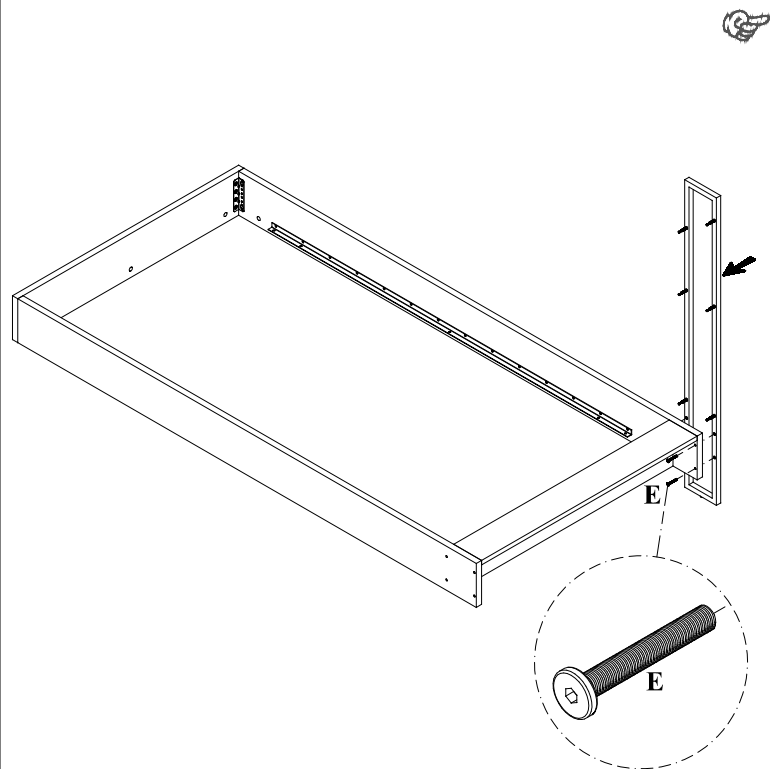

Montaj Talimatı (Assembly Instruction) -4

LEGEND - HEADBOARD & BEDFRAME (90-100-120)-(v01)