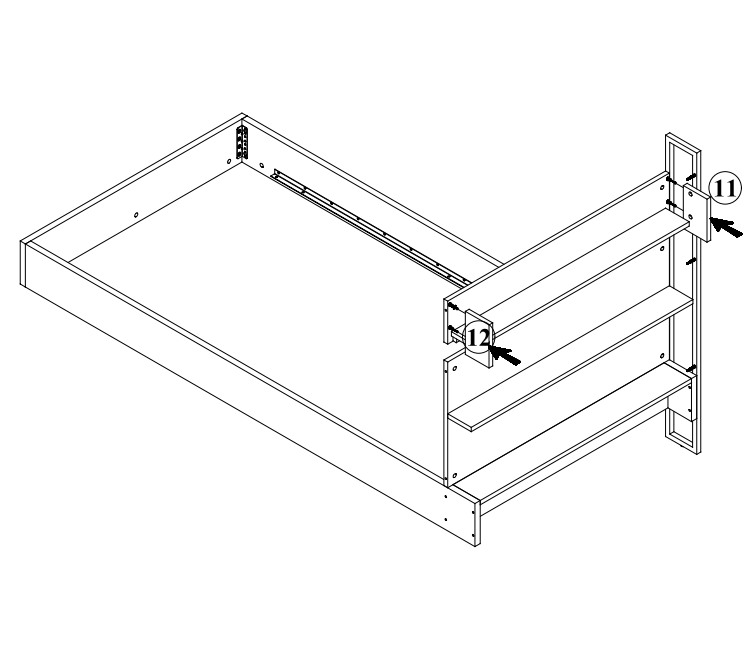

Montaj Talimatı (Assembly Instruction) -5

LEGEND - HEADBOARD & BEDFRAME (90-100-120)-(v01)