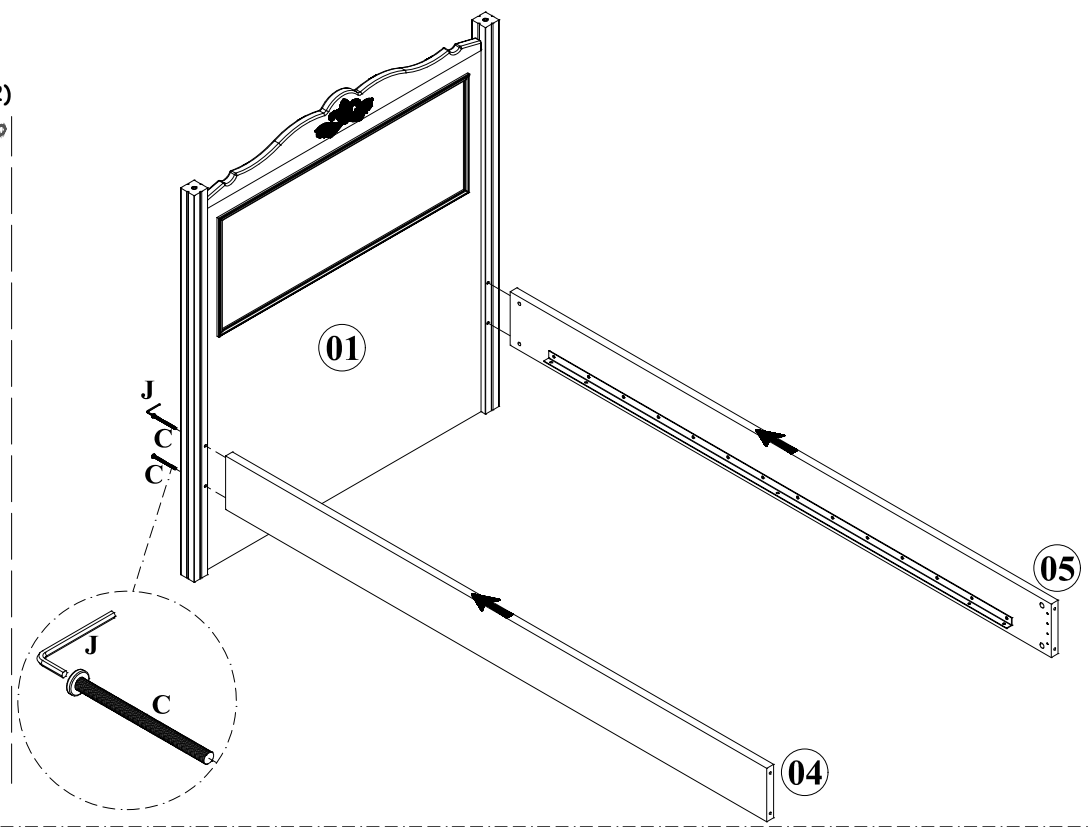

Montaj Talimatı (Assembly Instruction) -3

LORA - HEADBOARD & BEDFRAME (90-100-120)-(V02)