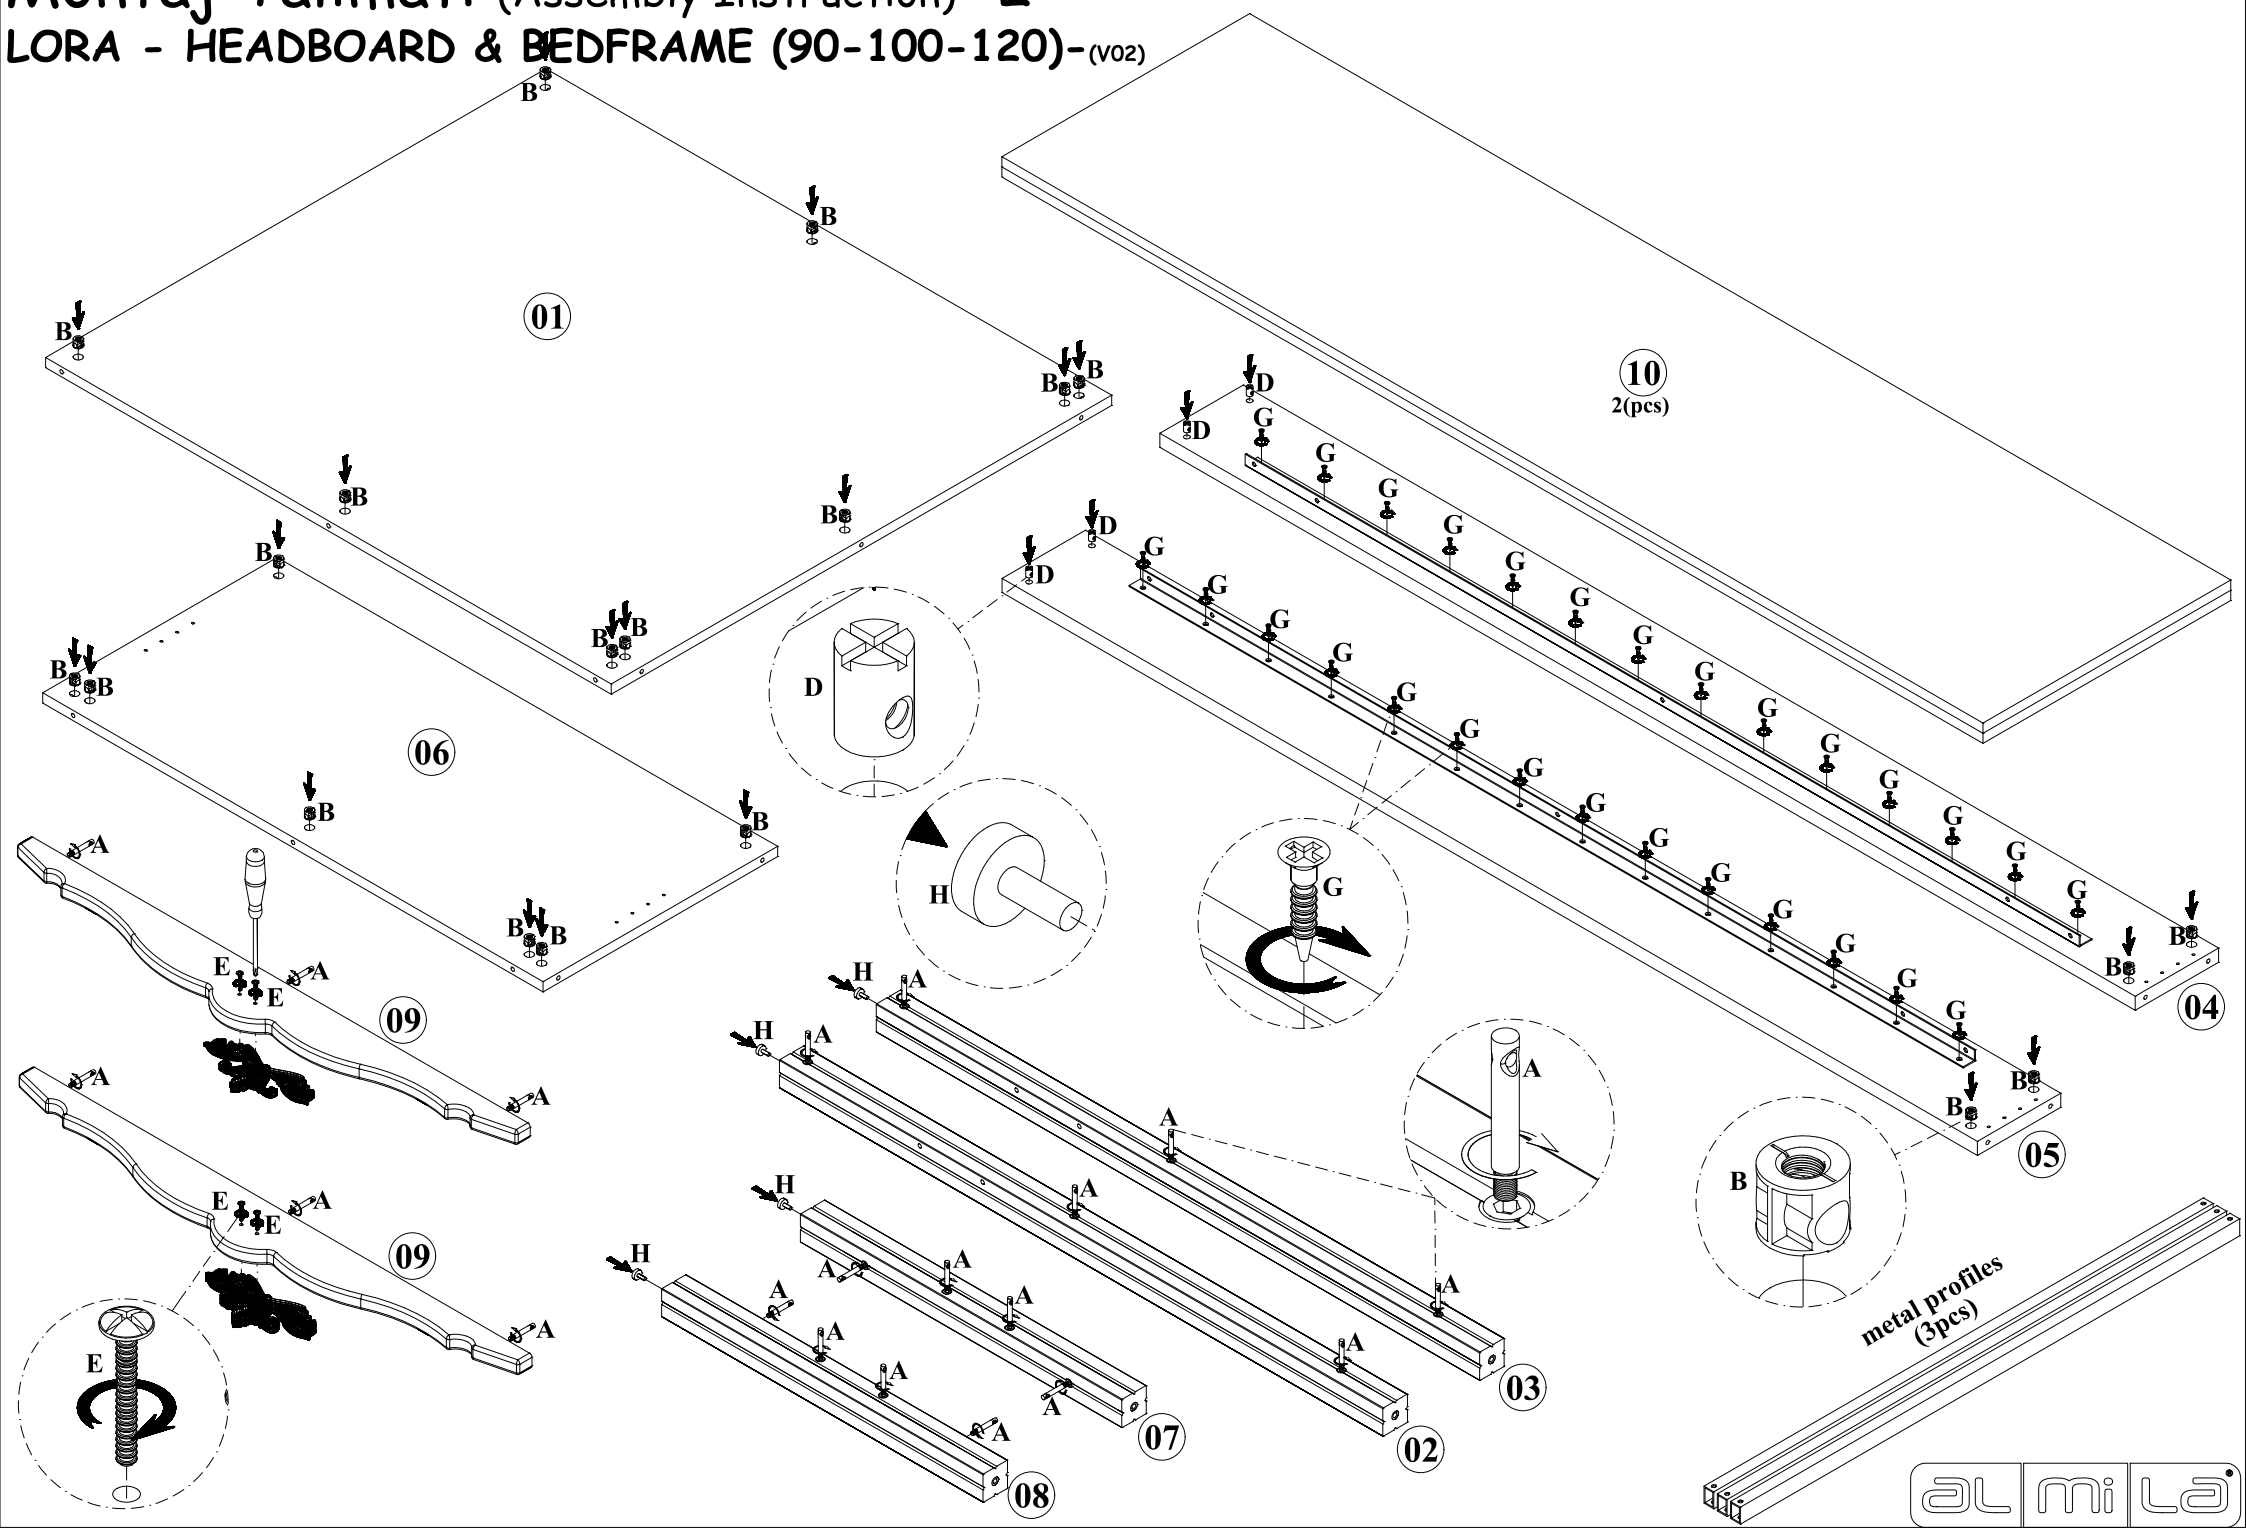

Montaj Talimatı (Assembly Instruction) -2

LORA - HEADBOARD & BEDFRAME (90-100-120)-(V02)