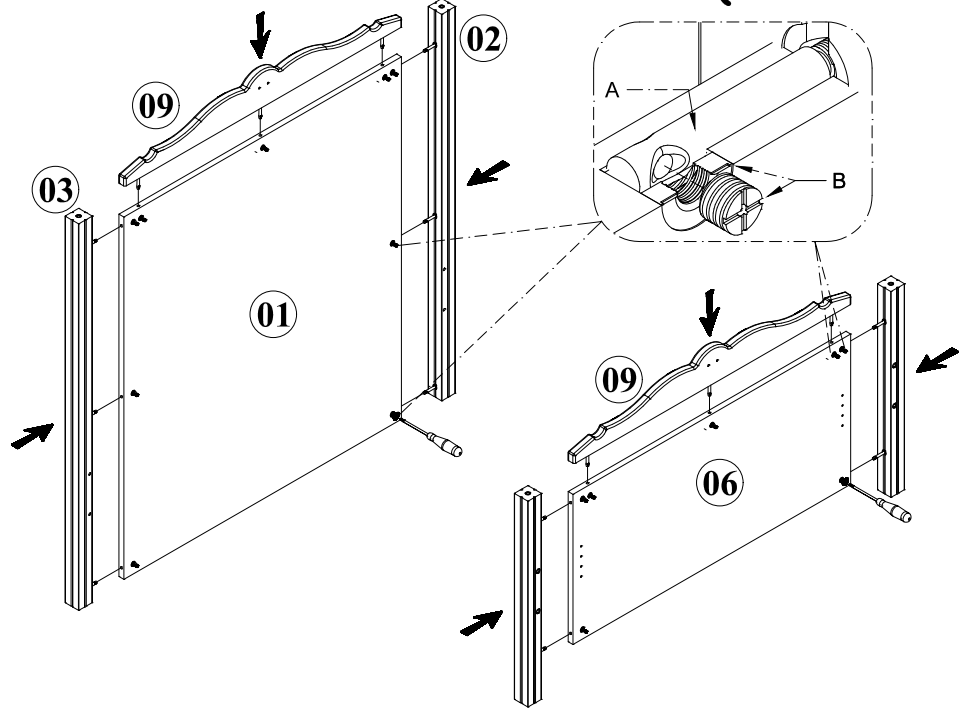

Montaj Talimatı (Assembly Instruction) -3

LORA - HEADBOARD & BEDFRAME (90-100-120)-(V02)