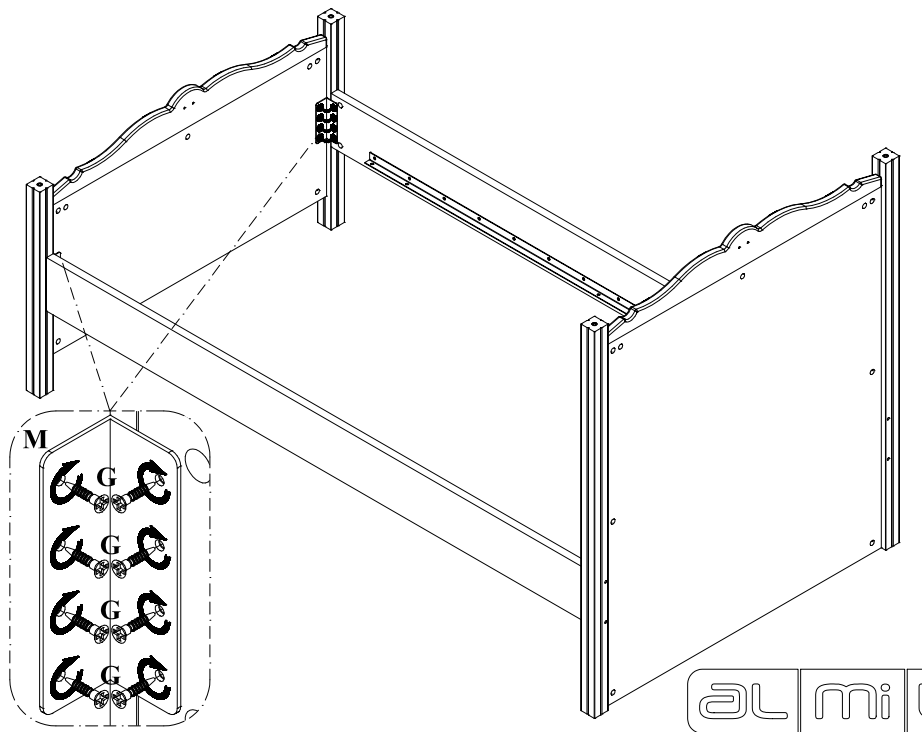

Montaj Talimatı (Assembly Instruction) -3

LORA - HEADBOARD & BEDFRAME (90-100-120)-(V02)