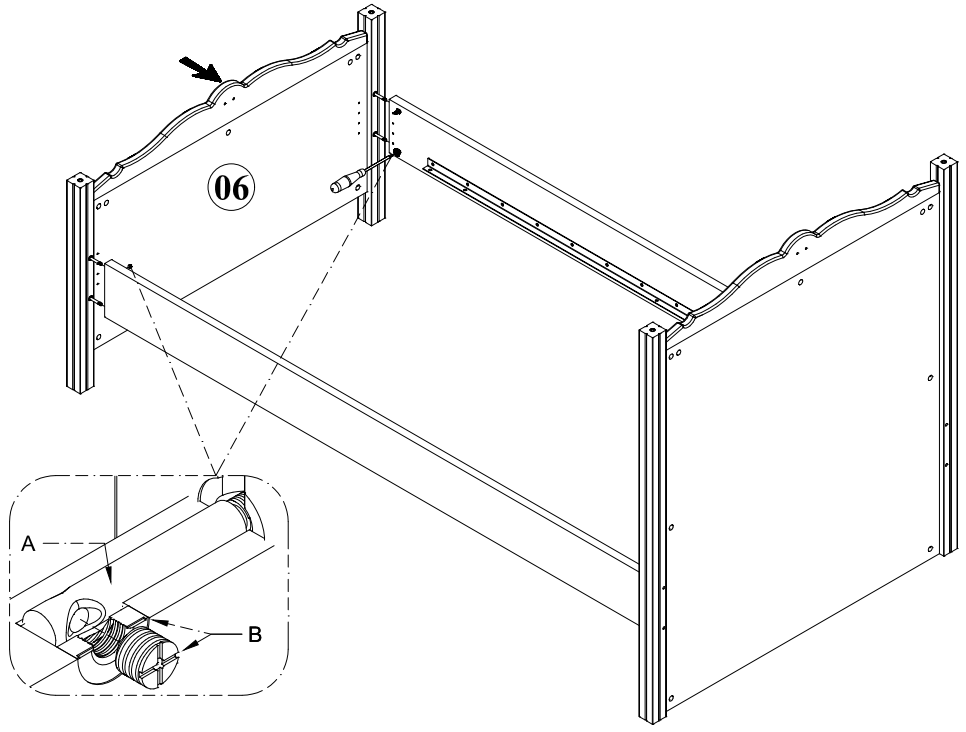

Montaj Talimatı (Assembly Instruction) -3

LORA - HEADBOARD & BEDFRAME (90-100-120)-(V02)