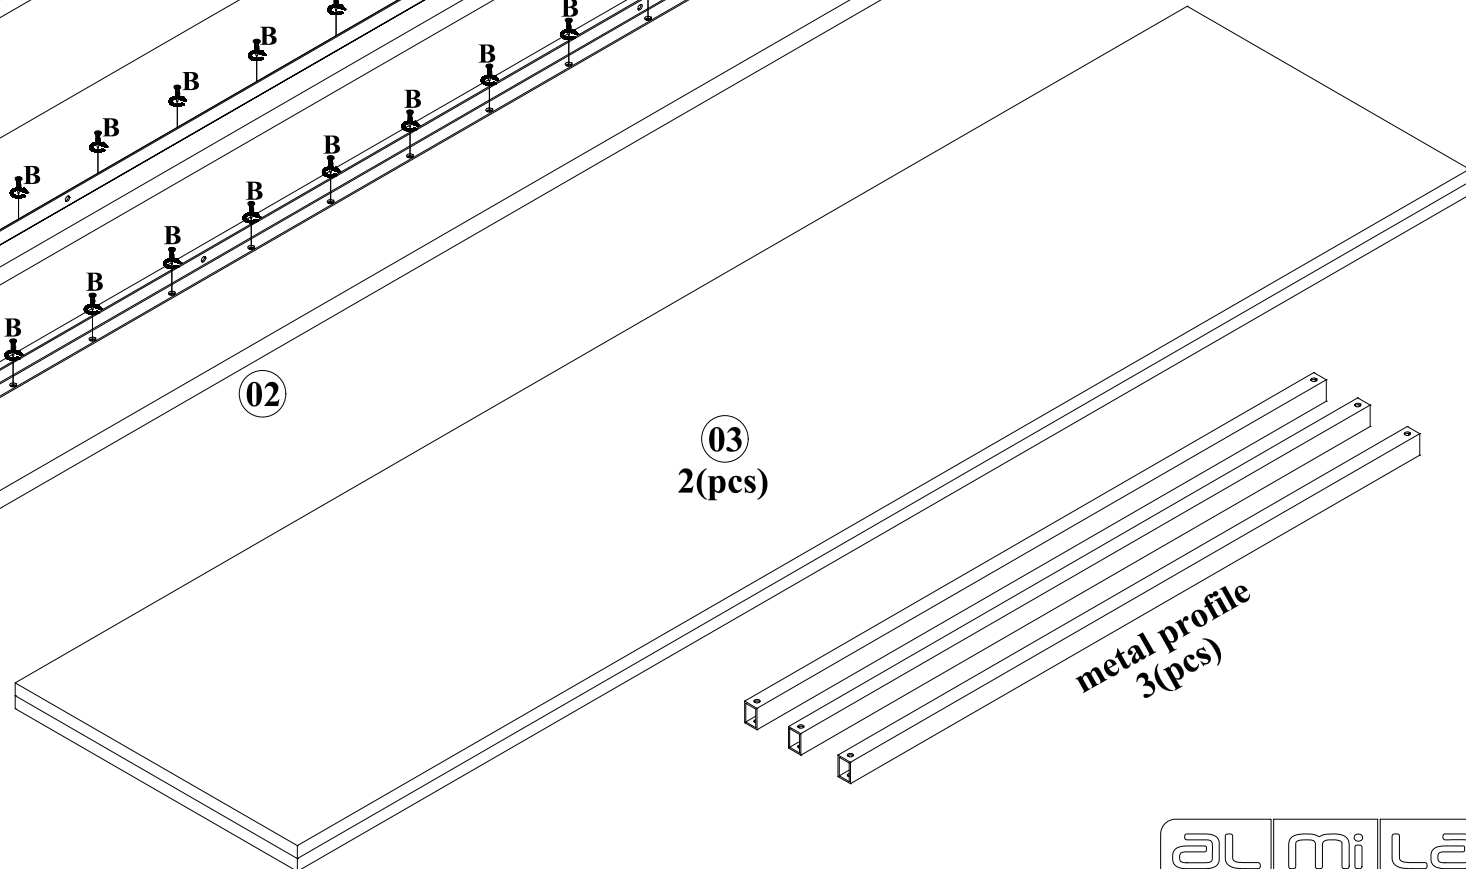

Montaj Talimatı (Assembly Instruction) -1

NEO - HEADBOARD & BEDFRAME-(v02)

| | |
|--|--|
| A | B |
|  |  |
| 24 | 50 |
| C | D |
|  |  |
| 6 | 4 |

| NO | W | x | L | x | H |
|----|------|---|-----|---|----|
| 01 | 980 | x | 646 | x | 25 |
| 02 | 1900 | x | 180 | x | 25 |
| 03 | 1890 | x | 455 | x | 18 |

Montaj Talimatı (Assembly Instruction) -2

NEO - HEADBOARD & BEDFRAME-(v02)

Montaj Talimatı (Assembly Instruction) - 3

NEO - HEADBOARD & BEDFRAME-(v02)