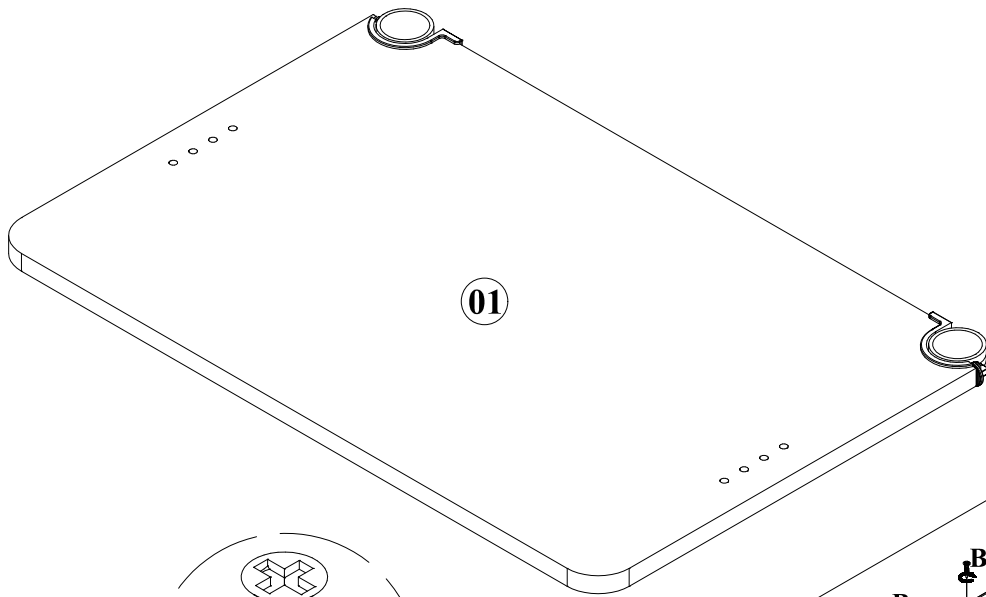

Montaj Talimatı (Assembly Instruction) -1

NEO - HEADBOARD & BEDFRAME-(v02)

| | |
|--|--|
| A | B |
|  |  |
| 24 | 50 |
| C | D |
|  |  |
| 6 | 4 |

| NO | W | x | L | x | H |
|----|------|---|-----|---|----|
| 01 | 980 | x | 646 | x | 25 |
| 02 | 1900 | x | 180 | x | 25 |
| 03 | 1890 | x | 455 | x | 18 |

Montaj Talimatı (Assembly Instruction) -2

NEO - HEADBOARD & BEDFRAME-(v02)

Montaj Talimatı (Assembly Instruction) - 3

NEO - HEADBOARD & BEDFRAME-(v02)