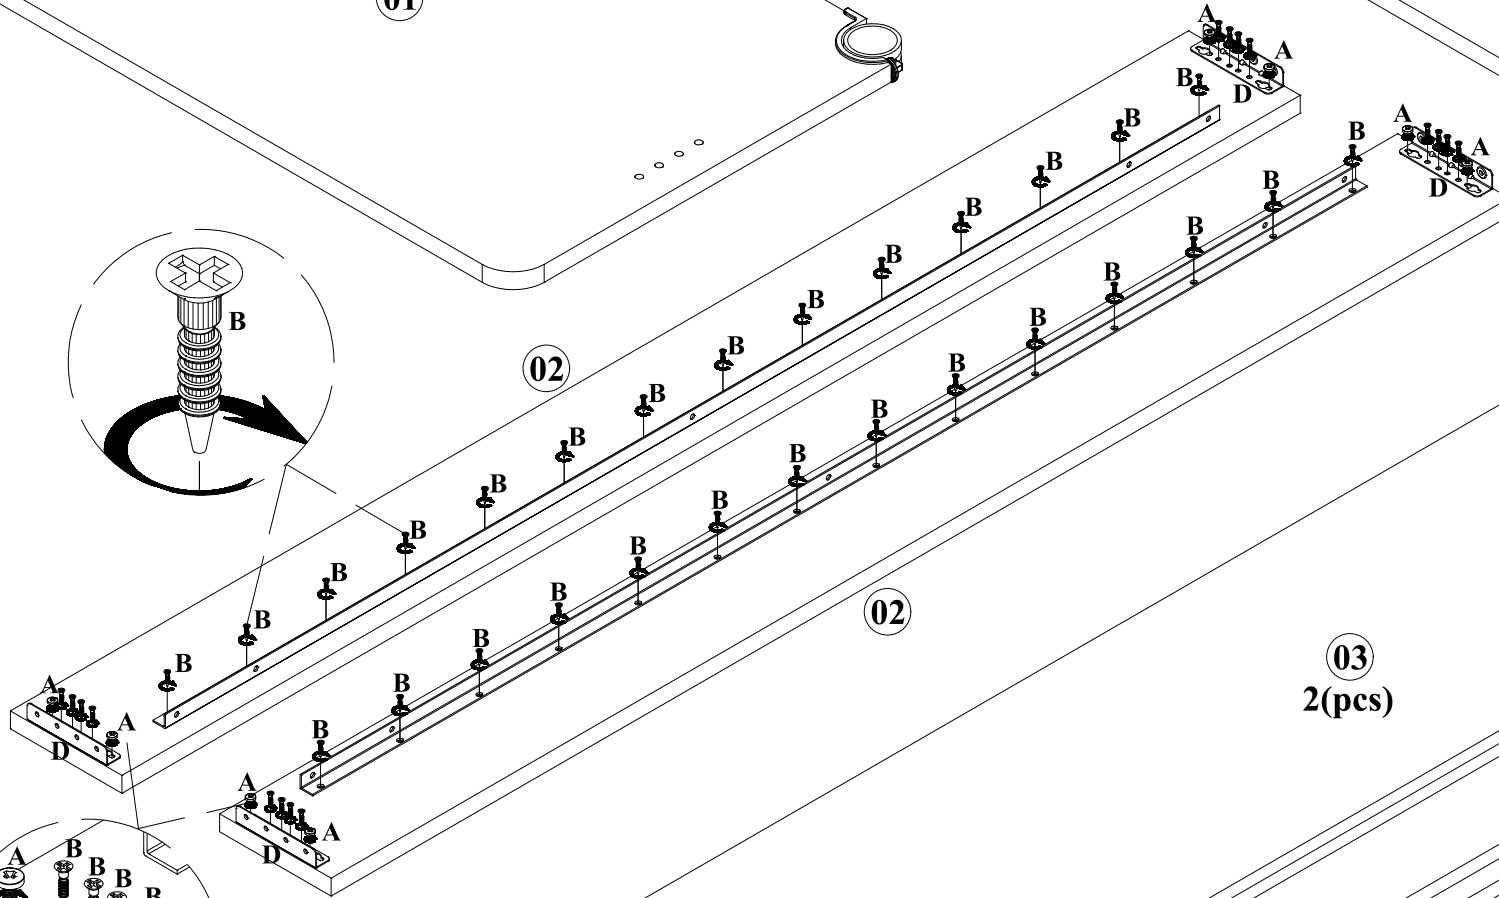

Montaj Talimatı (Assembly Instruction) -1

NEO - HEADBOARD & BEDFRAME-(v02)

| | |
|--|--|
| A | B |
|  |  |
| 24 | 50 |
| C | D |
|  |  |
| 6 | 4 |

| NO | W | x | L | x | H |
|----|------|---|-----|---|----|
| 01 | 980 | x | 646 | x | 25 |
| 02 | 1900 | x | 180 | x | 25 |
| 03 | 1890 | x | 455 | x | 18 |

Montaj Talimatı (Assembly Instruction) -2

NEO - HEADBOARD & BEDFRAME-(v02)

Montaj Talimatı (Assembly Instruction) - 3

NEO - HEADBOARD & BEDFRAME-(v02)