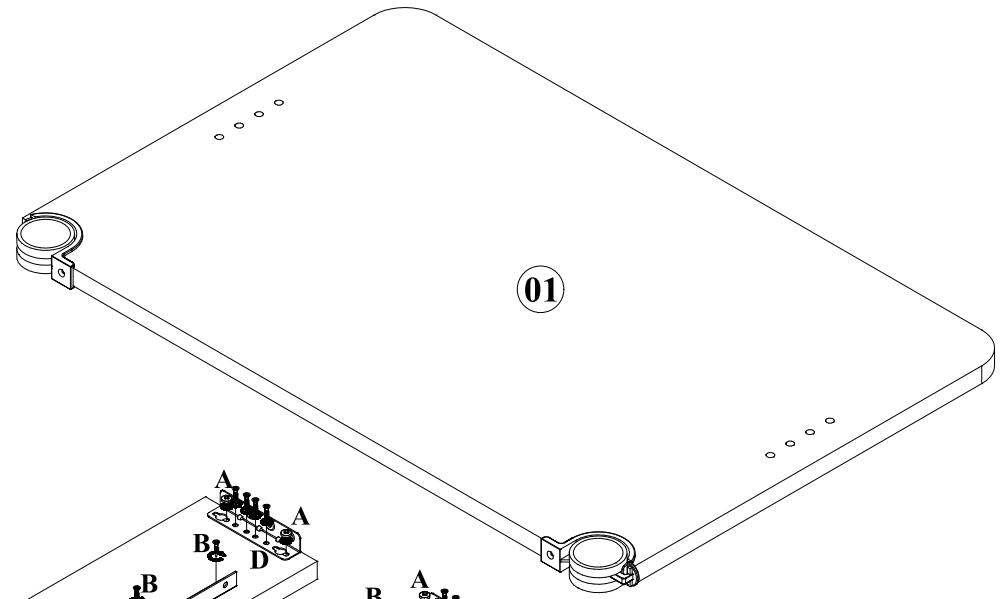

Montaj Talimatı (Assembly Instruction) -1

NEO - HEADBOARD & BEDFRAME-(v02)

| | |
|--|--|
| A | B |
|  |  |
| 24 | 50 |
| C | D |
|  |  |
| 6 | 4 |

| NO | W | x | L | x | H |
|----|------|---|-----|---|----|
| 01 | 980 | x | 646 | x | 25 |
| 02 | 1900 | x | 180 | x | 25 |
| 03 | 1890 | x | 455 | x | 18 |

Montaj Talimatı (Assembly Instruction) -2

NEO - HEADBOARD & BEDFRAME-(v02)

Montaj Talimatı (Assembly Instruction) - 3

NEO - HEADBOARD & BEDFRAME-(v02)