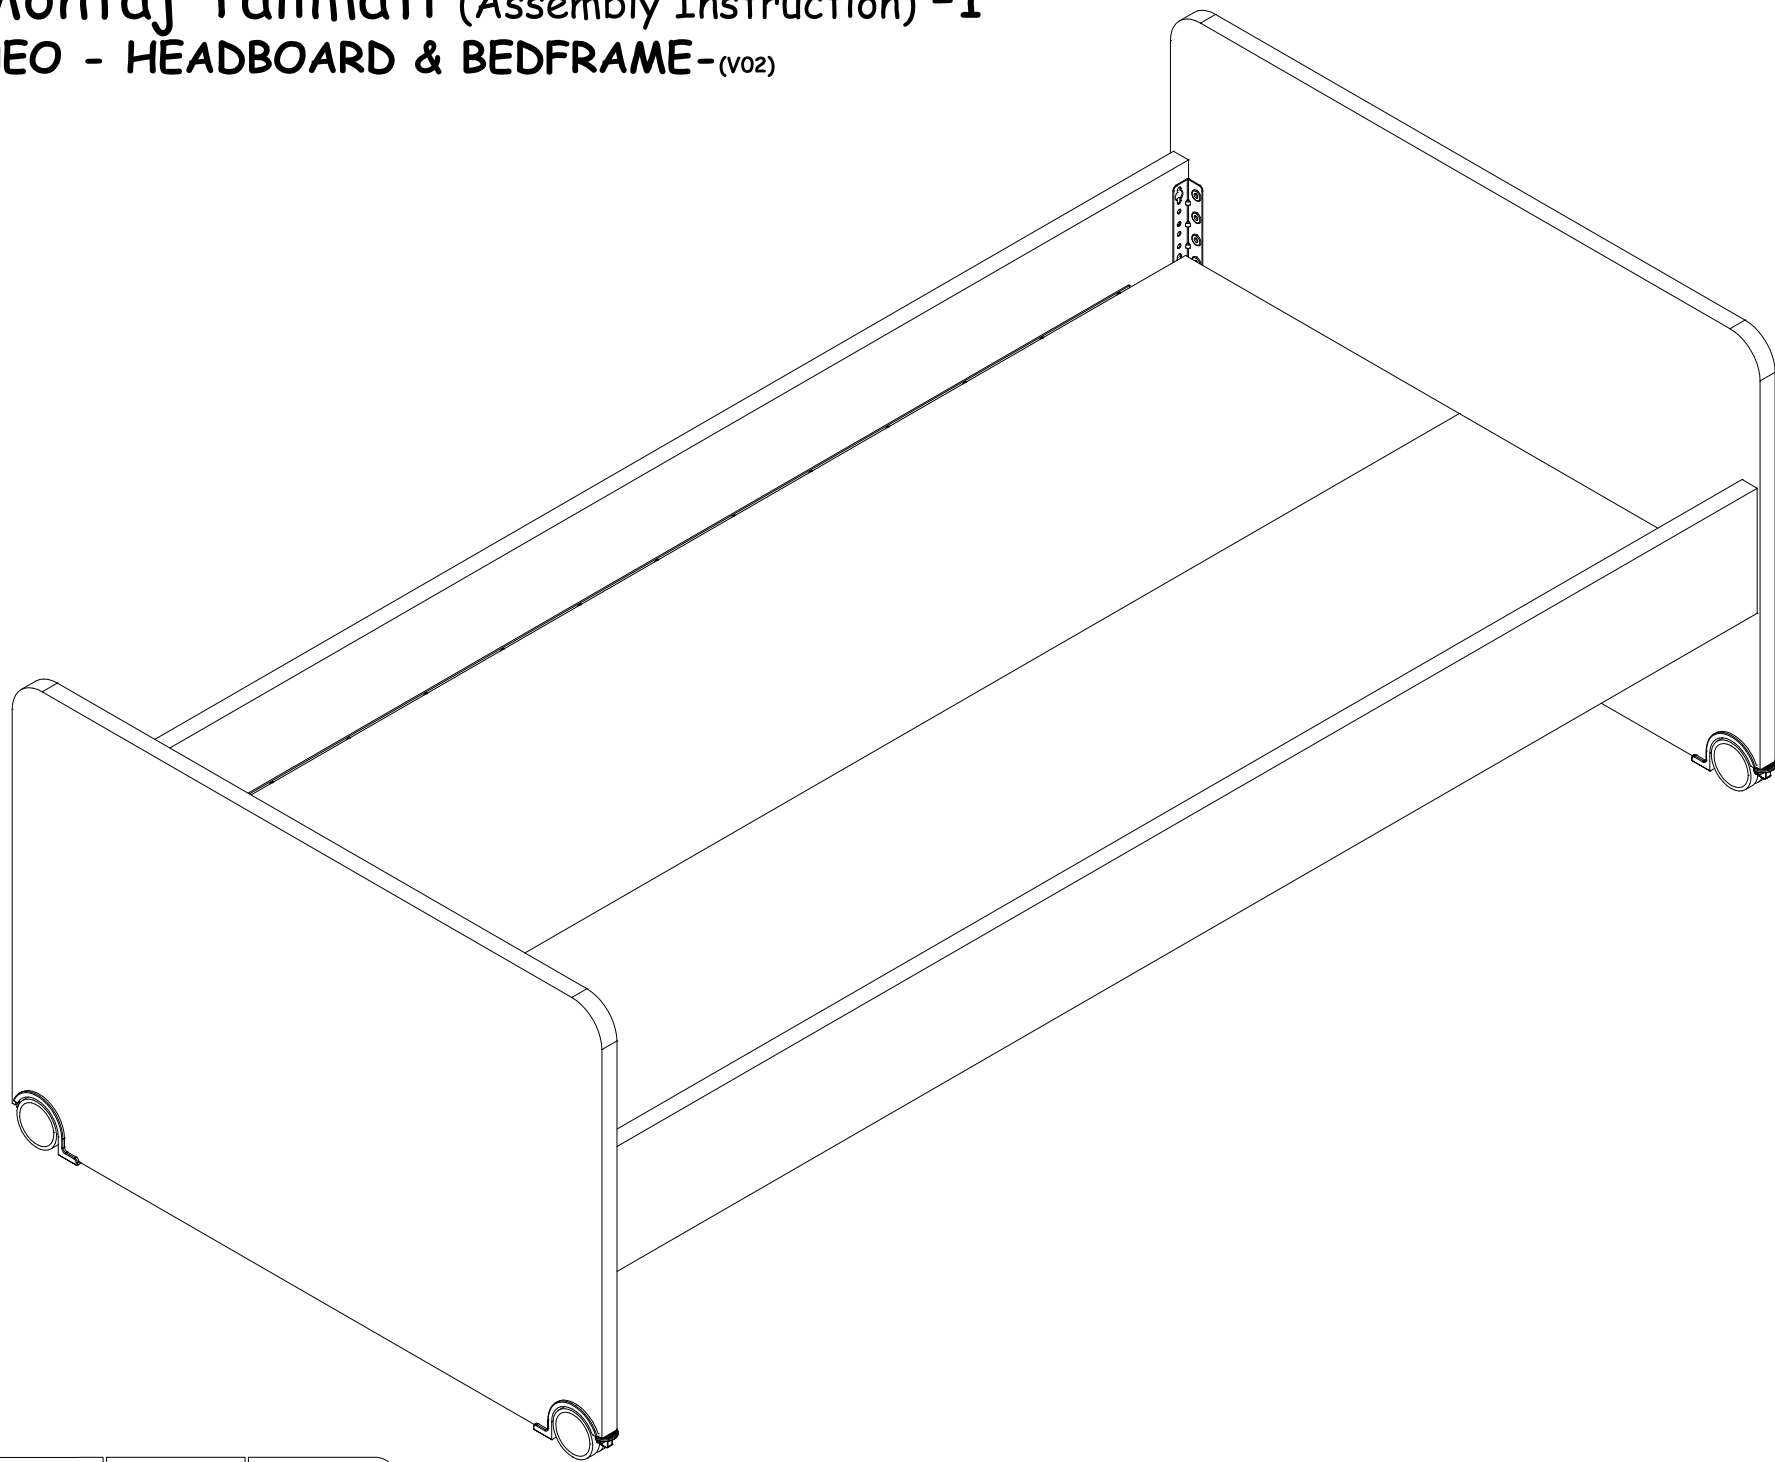

Montaj Talimatı (Assembly Instruction) -1

NEO - HEADBOARD & BEDFRAME-(v02)

| | |
|--|--|
| A | B |
|  |  |
| 24 | 50 |
| C | D |
|  |  |
| 6 | 4 |

| NO | W | x | L | x | H |
|----|------|---|-----|---|----|
| 01 | 980 | x | 646 | x | 25 |
| 02 | 1900 | x | 180 | x | 25 |
| 03 | 1890 | x | 455 | x | 18 |

Montaj Talimatı (Assembly Instruction) -2

NEO - HEADBOARD & BEDFRAME-(v02)

Montaj Talimatı (Assembly Instruction) - 3

NEO - HEADBOARD & BEDFRAME-(v02)