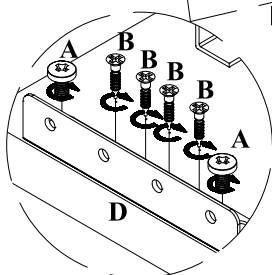

Montaj Talimatı (Assembly Instruction) -1

NEO - HEADBOARD & BEDFRAME-(v02)

| | |
|--|--|
| A | B |
|  |  |
| 24 | 50 |
| C | D |
|  |  |
| 6 | 4 |

| NO | W | x | L | x | H |
|----|------|---|-----|---|----|
| 01 | 980 | x | 646 | x | 25 |
| 02 | 1900 | x | 180 | x | 25 |
| 03 | 1890 | x | 455 | x | 18 |

Montaj Talimatı (Assembly Instruction) -2

NEO - HEADBOARD & BEDFRAME-(v02)

Montaj Talimatı (Assembly Instruction) - 3

NEO - HEADBOARD & BEDFRAME-(v02)