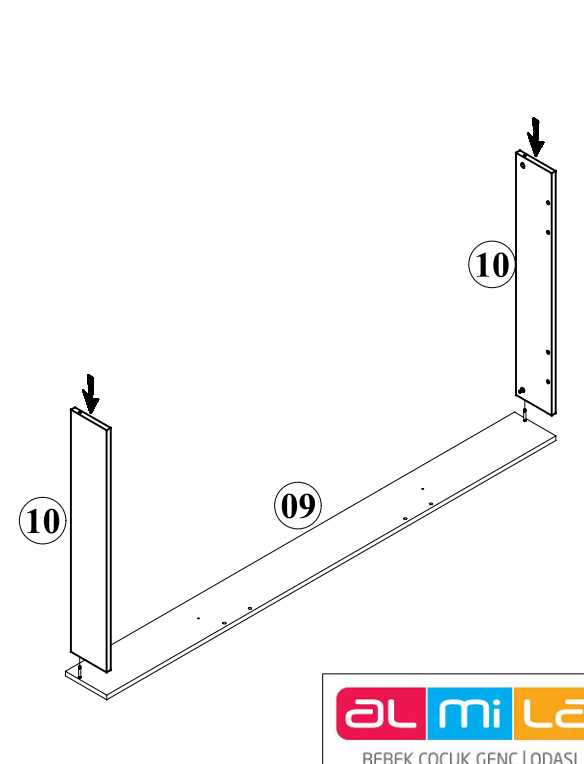

Montaj Talimatı (Assembly Instruction) -1

LORA - TODDLER BED (BASIC) - (v02)

30 30 6 2 2

16 104 4 6

4 4

6 2

8

CODE	N	W	x	L	x	H
P301.331801V10461	01	2020	x	975	x	26
P401.261802V10461	02	918	x	909	x	18
P401.261803V11165	03	1035	x	50	x	50
P401.261804V11165	04	855	x	50	x	50
P401.261805V10461	05	918	x	909	x	18
P401.261806V11165	06	1035	x	50	x	50
P401.261807V11165	07	855	x	50	x	50
P401.261808V10461	08	2020	x	140	x	30
P301.331810V10461	09	2002	x	184	x	26
P401.261811V10461	10	934	x	159	x	18
P401.996411V10611	11	2000	x	455	x	18
P401.261812V10611	12	1962	x	934	x	18
P401.261813V10461	13	2002	x	159	x	18
P401.331814V10100	14	2026	x	138	x	25

Montaj Talimatı (Assembly Instruction) -2

LORA - TODDLER BED (BASIC) - (v02)

Montaj Talimatı (Assembly Instruction) -3

LORA - TODDLER BED (BASIC) (V02)

Montaj Talimatı (Assembly Instruction) -4

LORA - TODDLER BED (BASIC) - (V02)

(Optional)
Safety Fence

For using the safety fence,
enlarge the marked holes.

Montaj Talimatı (Assembly Instruction) -5

LORA - TODDLER BED (BASIC) -(v02)