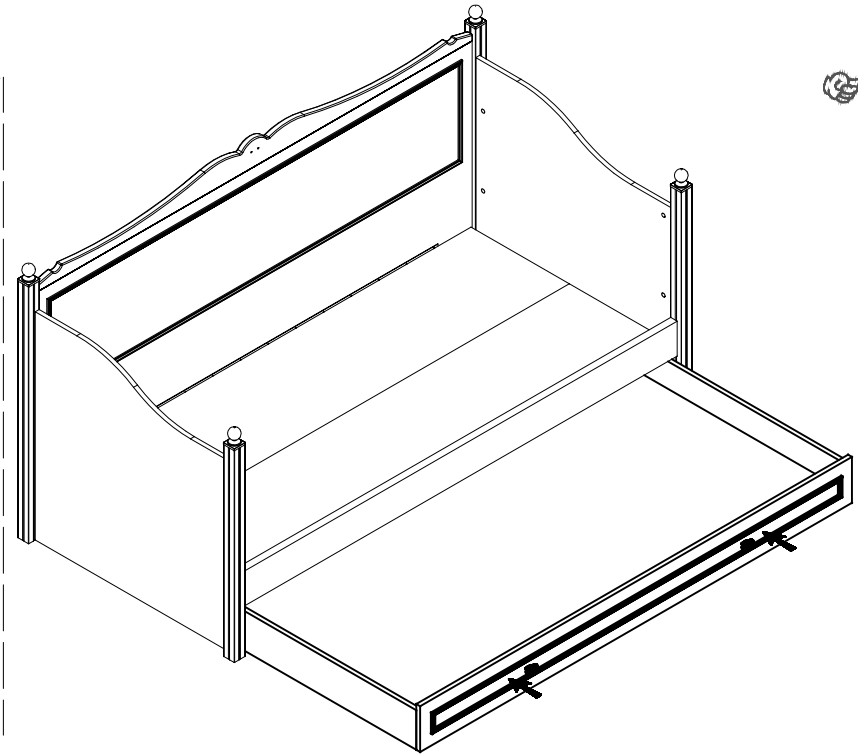

Montaj Talimatı (Assembly Instruction) -1

LORA - TODDLER BED (BASIC) - (v02)

30 30 6 2 2

16 104 4 6

4 4

6 2

8

CODE	N	W	x	L	x	H
P301.331801V10461	01	2020	x	975	x	26
P401.261802V10461	02	918	x	909	x	18
P401.261803V11165	03	1035	x	50	x	50
P401.261804V11165	04	855	x	50	x	50
P401.261805V10461	05	918	x	909	x	18
P401.261806V11165	06	1035	x	50	x	50
P401.261807V11165	07	855	x	50	x	50
P401.261808V10461	08	2020	x	140	x	30
P301.331810V10461	09	2002	x	184	x	26
P401.261811V10461	10	934	x	159	x	18
P401.996411V10611	11	2000	x	455	x	18
P401.261812V10611	12	1962	x	934	x	18
P401.261813V10461	13	2002	x	159	x	18
P401.331814V10100	14	2026	x	138	x	25

Montaj Talimatı (Assembly Instruction) -2

LORA - TODDLER BED (BASIC) - (v02)

Montaj Talimatı (Assembly Instruction) -3

LORA - TODDLER BED (BASIC) (V02)

Montaj Talimatı (Assembly Instruction) -4

LORA - TODDLER BED (BASIC) - (V02)

(Optional)
Safety Fence

For using the safety fence,
enlarge the marked holes.

Montaj Talimatı (Assembly Instruction) -5

LORA - TODDLER BED (BASIC) -(v02)