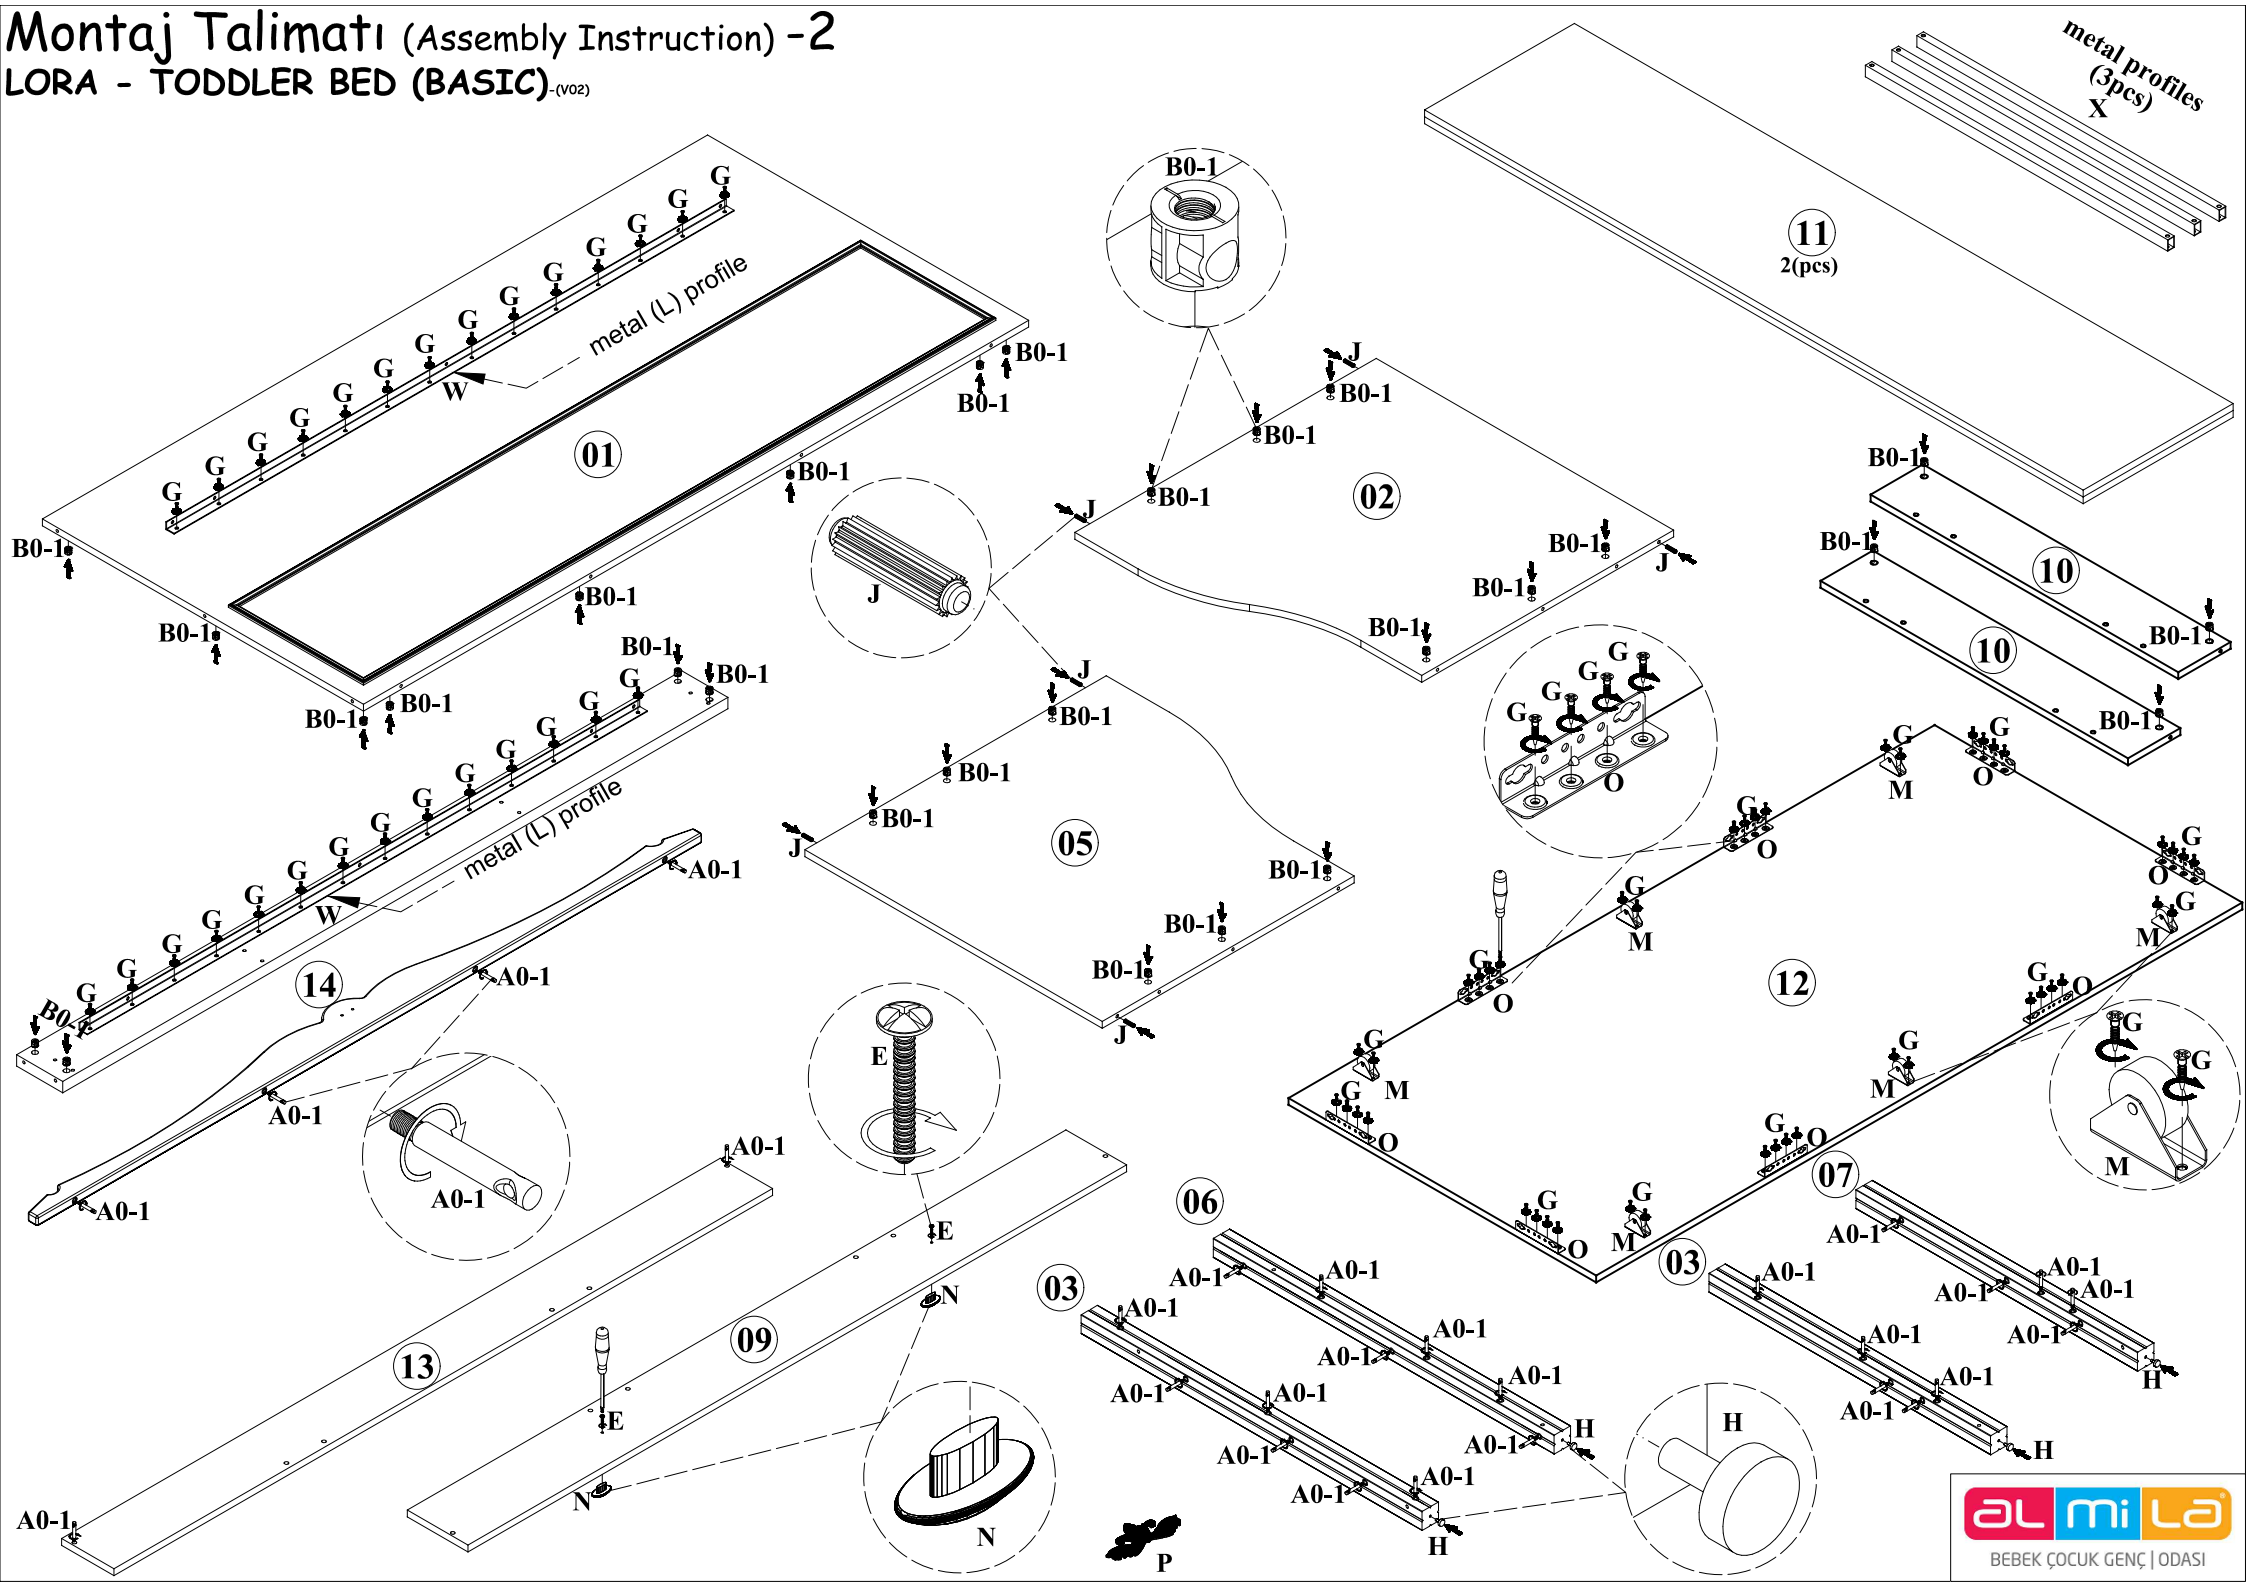

Montaj Talimatı (Assembly Instruction) -1

LORA - TODDLER BED (BASIC) - (v02)

30 30 6 2 2

16 104 4 6

4 4

6 2

8

CODE	N	W	x	L	x	H
P301.331801V10461	01	2020	x	975	x	26
P401.261802V10461	02	918	x	909	x	18
P401.261803V11165	03	1035	x	50	x	50
P401.261804V11165	04	855	x	50	x	50
P401.261805V10461	05	918	x	909	x	18
P401.261806V11165	06	1035	x	50	x	50
P401.261807V11165	07	855	x	50	x	50
P401.261808V10461	08	2020	x	140	x	30
P301.331810V10461	09	2002	x	184	x	26
P401.261811V10461	10	934	x	159	x	18
P401.996411V10611	11	2000	x	455	x	18
P401.261812V10611	12	1962	x	934	x	18
P401.261813V10461	13	2002	x	159	x	18
P401.331814V10100	14	2026	x	138	x	25

Montaj Talimatı (Assembly Instruction) -2

LORA - TODDLER BED (BASIC) - (v02)

Montaj Talimatı (Assembly Instruction) -3

LORA - TODDLER BED (BASIC) (V02)

Montaj Talimatı (Assembly Instruction) -4

LORA - TODDLER BED (BASIC) - (V02)

(Optional)
Safety Fence

For using the safety fence,
enlarge the marked holes.

Montaj Talimatı (Assembly Instruction) -5

LORA - TODDLER BED (BASIC) -(v02)