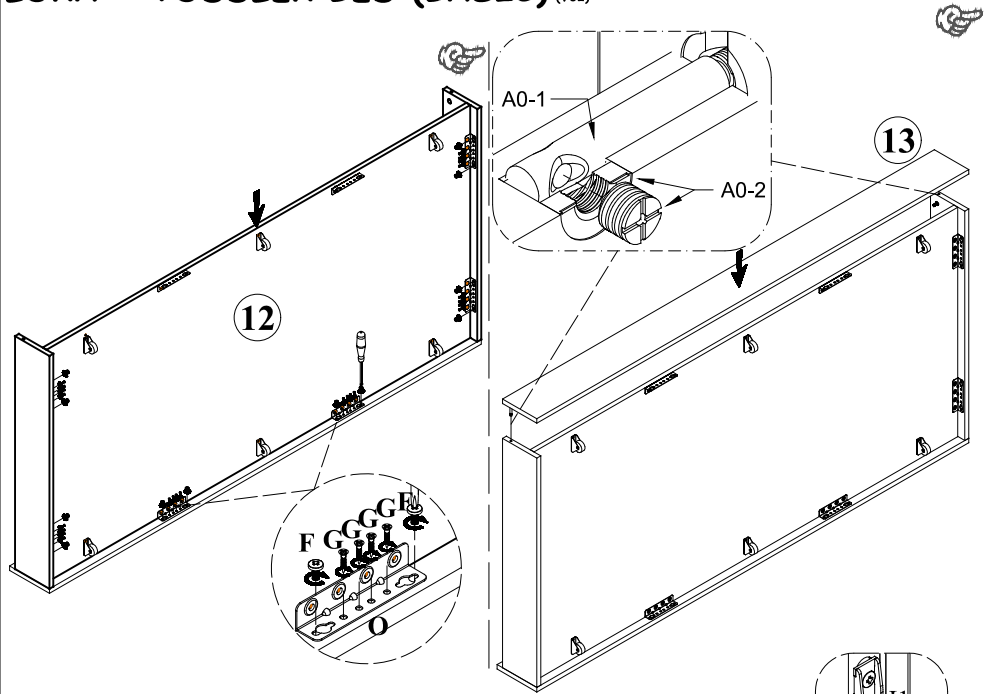

Montaj Talimatı (Assembly Instruction) -1

LORA - TODDLER BED (BASIC) - (v02)

30 30 6 2 2

16 104 4 6

4 4

6 2

8

CODE	N	W	x	L	x	H
P301.331801V10461	01	2020	x	975	x	26
P401.261802V10461	02	918	x	909	x	18
P401.261803V11165	03	1035	x	50	x	50
P401.261804V11165	04	855	x	50	x	50
P401.261805V10461	05	918	x	909	x	18
P401.261806V11165	06	1035	x	50	x	50
P401.261807V11165	07	855	x	50	x	50
P401.261808V10461	08	2020	x	140	x	30
P301.331810V10461	09	2002	x	184	x	26
P401.261811V10461	10	934	x	159	x	18
P401.996411V10611	11	2000	x	455	x	18
P401.261812V10611	12	1962	x	934	x	18
P401.261813V10461	13	2002	x	159	x	18
P401.331814V10100	14	2026	x	138	x	25

Montaj Talimatı (Assembly Instruction) -2

LORA - TODDLER BED (BASIC) - (v02)

Montaj Talimatı (Assembly Instruction) -3

LORA - TODDLER BED (BASIC) (V02)

Montaj Talimatı (Assembly Instruction) -4

LORA - TODDLER BED (BASIC) - (V02)

(Optional)
Safety Fence

For using the safety fence,
enlarge the marked holes.

Montaj Talimatı (Assembly Instruction) -5

LORA - TODDLER BED (BASIC) -(v02)