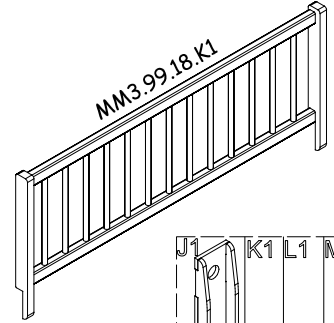

Montaj Talimatı (Assembly Instruction) -4

LORA - TODDLER BED (BASIC) - (V02)

(Optional)
Safety Fence