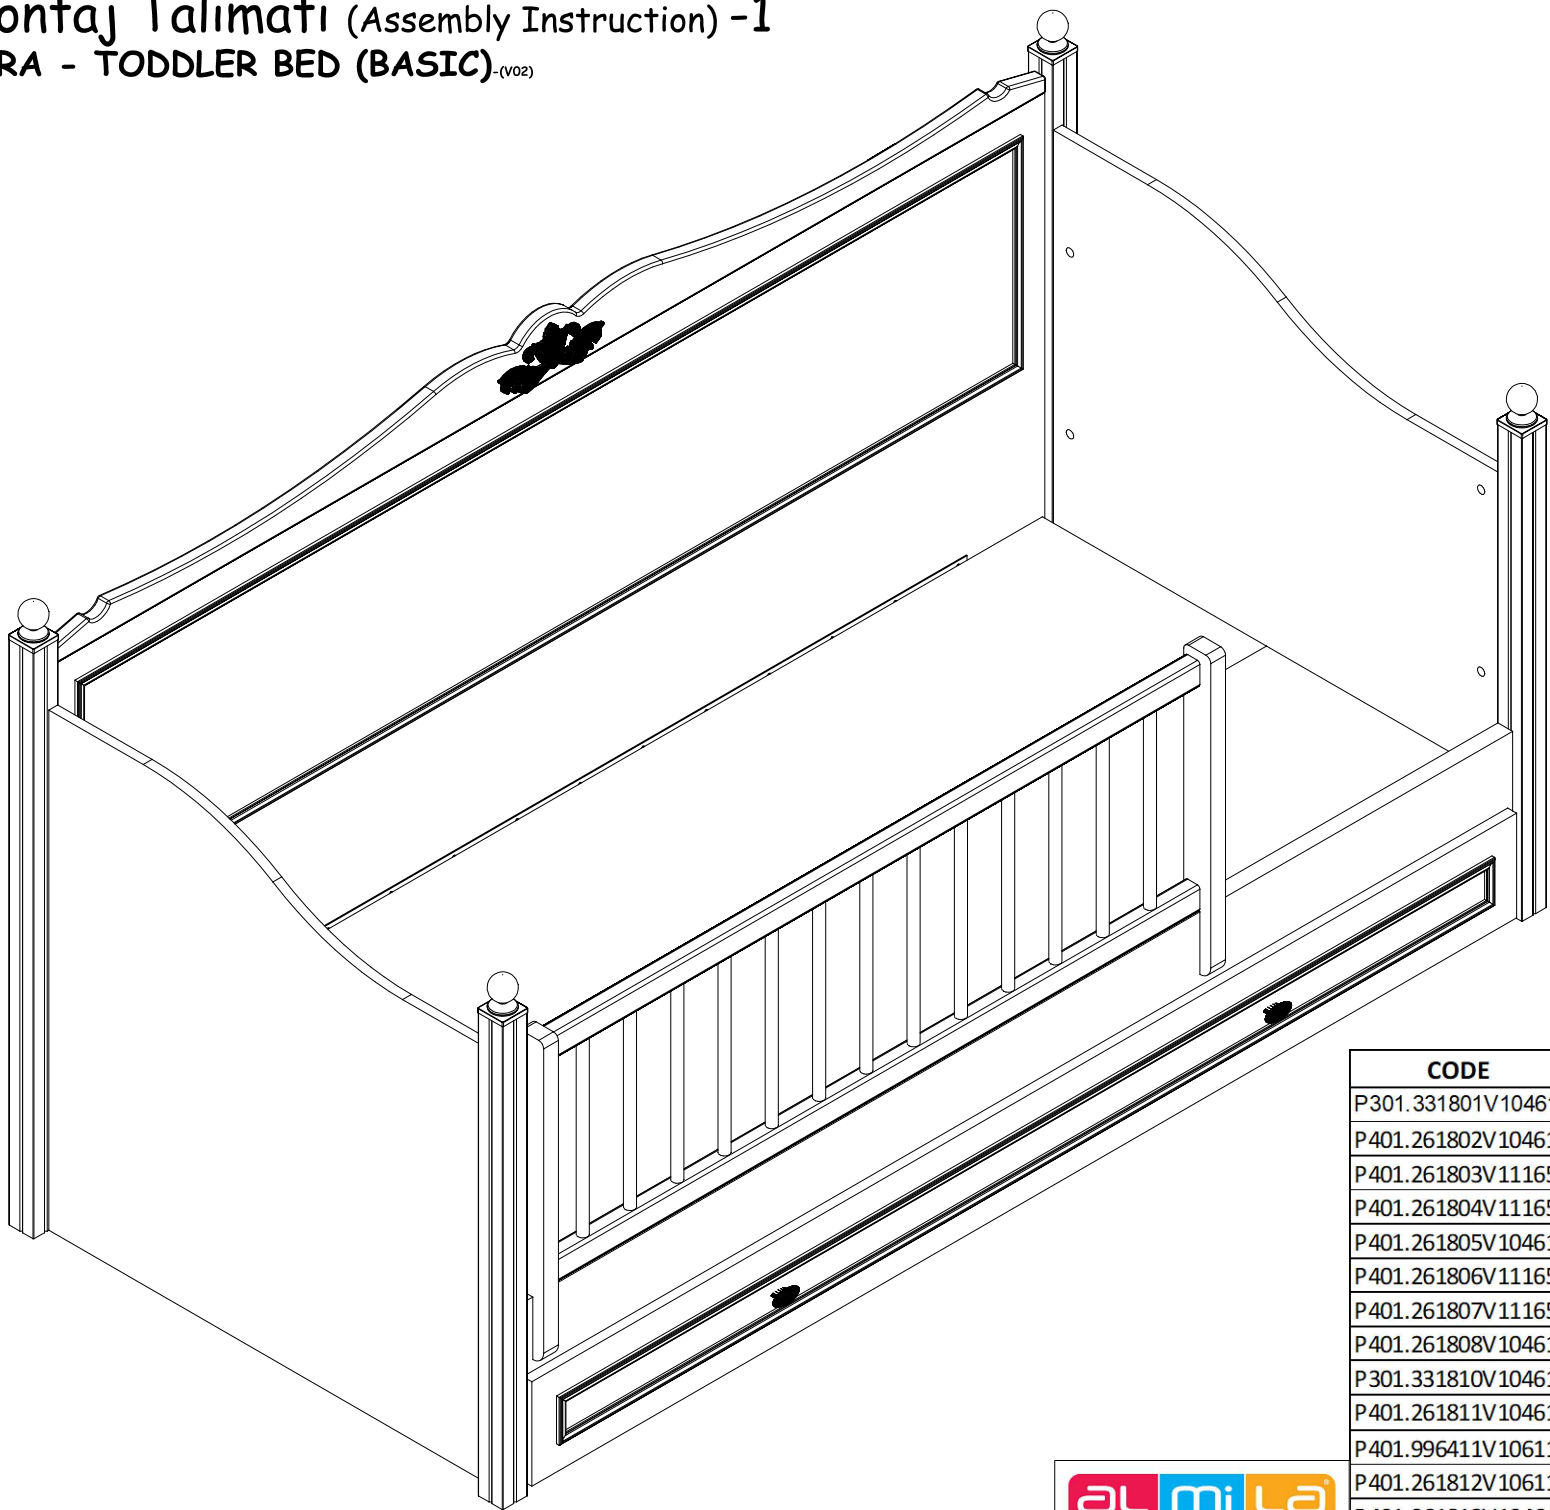

Montaj Talimatı (Assembly Instruction) -1

LORA - TODDLER BED (BASIC) - (v02)

30 30 6 2 2

16 104 4 6

4 4

6 2

8

CODE	N	W	x	L	x	H
P301.331801V10461	01	2020	x	975	x	26
P401.261802V10461	02	918	x	909	x	18
P401.261803V11165	03	1035	x	50	x	50
P401.261804V11165	04	855	x	50	x	50
P401.261805V10461	05	918	x	909	x	18
P401.261806V11165	06	1035	x	50	x	50
P401.261807V11165	07	855	x	50	x	50
P401.261808V10461	08	2020	x	140	x	30
P301.331810V10461	09	2002	x	184	x	26
P401.261811V10461	10	934	x	159	x	18
P401.996411V10611	11	2000	x	455	x	18
P401.261812V10611	12	1962	x	934	x	18
P401.261813V10461	13	2002	x	159	x	18
P401.331814V10100	14	2026	x	138	x	25

Montaj Talimatı (Assembly Instruction) -2

LORA - TODDLER BED (BASIC) - (v02)

Montaj Talimatı (Assembly Instruction) -3

LORA - TODDLER BED (BASIC) (V02)

Montaj Talimatı (Assembly Instruction) -4

LORA - TODDLER BED (BASIC) - (V02)

(Optional)
Safety Fence

For using the safety fence,
enlarge the marked holes.

Montaj Talimatı (Assembly Instruction) -5

LORA - TODDLER BED (BASIC) -(v02)