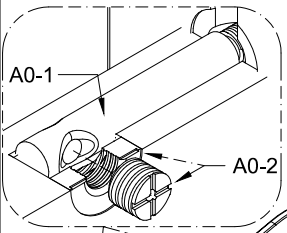

Montaj Talimatı (Assembly Instruction) -3

LORA - TODDLER BED (BASIC) (V02)