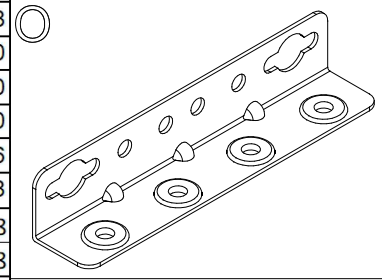

Montaj Talimatı (Assembly Instruction) -1

LORA - TODDLER BED (BASIC) - (v02)

30 30 6 2 2

16 104 4 6

4 4

6 2

8

CODE	N	W	x	L	x	H
P301.331801V10461	01	2020	x	975	x	26
P401.261802V10461	02	918	x	909	x	18
P401.261803V11165	03	1035	x	50	x	50
P401.261804V11165	04	855	x	50	x	50
P401.261805V10461	05	918	x	909	x	18
P401.261806V11165	06	1035	x	50	x	50
P401.261807V11165	07	855	x	50	x	50
P401.261808V10461	08	2020	x	140	x	30
P301.331810V10461	09	2002	x	184	x	26
P401.261811V10461	10	934	x	159	x	18
P401.996411V10611	11	2000	x	455	x	18
P401.261812V10611	12	1962	x	934	x	18
P401.261813V10461	13	2002	x	159	x	18
P401.331814V10100	14	2026	x	138	x	25

Montaj Talimatı (Assembly Instruction) -2

LORA - TODDLER BED (BASIC) - (v02)

Montaj Talimatı (Assembly Instruction) -3

LORA - TODDLER BED (BASIC) (V02)

Montaj Talimatı (Assembly Instruction) -4

LORA - TODDLER BED (BASIC) - (V02)

(Optional)
Safety Fence

For using the safety fence,
enlarge the marked holes.

Montaj Talimatı (Assembly Instruction) -5

LORA - TODDLER BED (BASIC) -(v02)