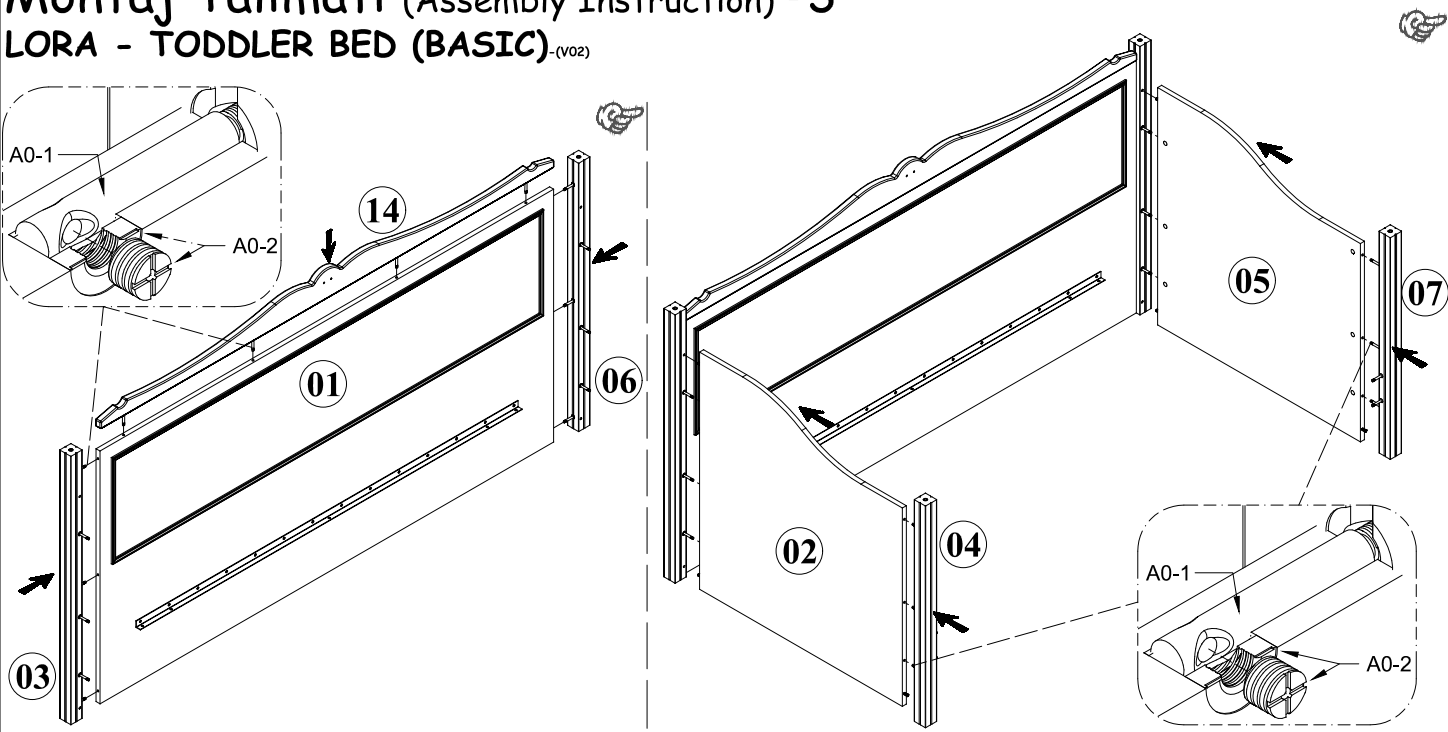

Montaj Talimatı (Assembly Instruction) -1

LORA - TODDLER BED (BASIC) - (v02)

30 30 6 2 2

16 104 4 6

4 4

6 2

8

CODE	N	W	x	L	x	H
P301.331801V10461	01	2020	x	975	x	26
P401.261802V10461	02	918	x	909	x	18
P401.261803V11165	03	1035	x	50	x	50
P401.261804V11165	04	855	x	50	x	50
P401.261805V10461	05	918	x	909	x	18
P401.261806V11165	06	1035	x	50	x	50
P401.261807V11165	07	855	x	50	x	50
P401.261808V10461	08	2020	x	140	x	30
P301.331810V10461	09	2002	x	184	x	26
P401.261811V10461	10	934	x	159	x	18
P401.996411V10611	11	2000	x	455	x	18
P401.261812V10611	12	1962	x	934	x	18
P401.261813V10461	13	2002	x	159	x	18
P401.331814V10100	14	2026	x	138	x	25

Montaj Talimatı (Assembly Instruction) -2

LORA - TODDLER BED (BASIC) - (v02)

Montaj Talimatı (Assembly Instruction) -3

LORA - TODDLER BED (BASIC) (V02)

Montaj Talimatı (Assembly Instruction) -4

LORA - TODDLER BED (BASIC) - (V02)

(Optional)
Safety Fence

For using the safety fence,
enlarge the marked holes.

Montaj Talimatı (Assembly Instruction) -5

LORA - TODDLER BED (BASIC) -(v02)