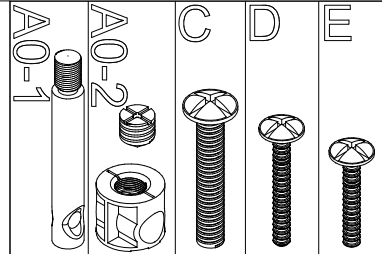

Montaj Talimatı (Assembly Instruction) -1

LORA - TODDLER BED (BASIC) - (v02)

30 30 6 2 2

16 104 4 6

4 4

6 2

8

CODE	N	W	x	L	x	H
P301.331801V10461	01	2020	x	975	x	26
P401.261802V10461	02	918	x	909	x	18
P401.261803V11165	03	1035	x	50	x	50
P401.261804V11165	04	855	x	50	x	50
P401.261805V10461	05	918	x	909	x	18
P401.261806V11165	06	1035	x	50	x	50
P401.261807V11165	07	855	x	50	x	50
P401.261808V10461	08	2020	x	140	x	30
P301.331810V10461	09	2002	x	184	x	26
P401.261811V10461	10	934	x	159	x	18
P401.996411V10611	11	2000	x	455	x	18
P401.261812V10611	12	1962	x	934	x	18
P401.261813V10461	13	2002	x	159	x	18
P401.331814V10100	14	2026	x	138	x	25

Montaj Talimatı (Assembly Instruction) -2

LORA - TODDLER BED (BASIC) - (v02)

Montaj Talimatı (Assembly Instruction) -3

LORA - TODDLER BED (BASIC) (V02)

Montaj Talimatı (Assembly Instruction) -4

LORA - TODDLER BED (BASIC) - (V02)