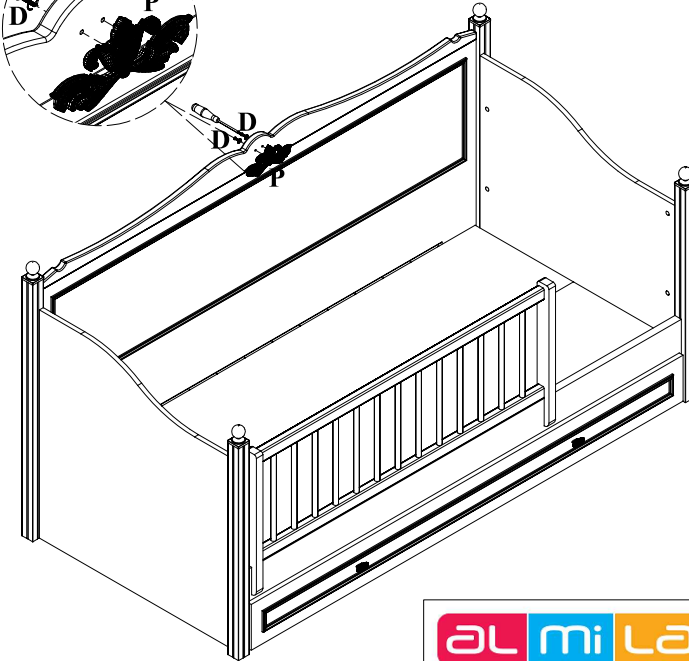

Montaj Talimatı (Assembly Instruction) -1

LORA - TODDLER BED (BASIC) - (v02)

30 30 6 2 2

16 104 4 6

4 4

6 2

8

CODE	N	W	x	L	x	H
P301.331801V10461	01	2020	x	975	x	26
P401.261802V10461	02	918	x	909	x	18
P401.261803V11165	03	1035	x	50	x	50
P401.261804V11165	04	855	x	50	x	50
P401.261805V10461	05	918	x	909	x	18
P401.261806V11165	06	1035	x	50	x	50
P401.261807V11165	07	855	x	50	x	50
P401.261808V10461	08	2020	x	140	x	30
P301.331810V10461	09	2002	x	184	x	26
P401.261811V10461	10	934	x	159	x	18
P401.996411V10611	11	2000	x	455	x	18
P401.261812V10611	12	1962	x	934	x	18
P401.261813V10461	13	2002	x	159	x	18
P401.331814V10100	14	2026	x	138	x	25

Montaj Talimatı (Assembly Instruction) -2

LORA - TODDLER BED (BASIC) - (v02)

Montaj Talimatı (Assembly Instruction) -3

LORA - TODDLER BED (BASIC) (V02)

Montaj Talimatı (Assembly Instruction) -4

LORA - TODDLER BED (BASIC) - (V02)

(Optional)
Safety Fence

For using the safety fence,
enlarge the marked holes.

Montaj Talimatı (Assembly Instruction) -5

LORA - TODDLER BED (BASIC) -(v02)