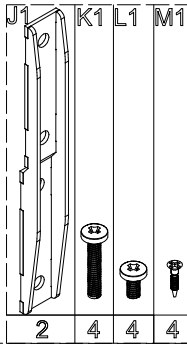

Montaj Talimatı (Assembly Instruction) -4

LORA - TODDLER BED (BASIC) - (V02)

(Optional)
Safety Fence