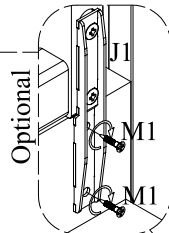

Montaj Talimatı (Assembly Instruction) -4

LORA - TODDLER BED (BASIC) - (V02)

(Optional)
Safety Fence