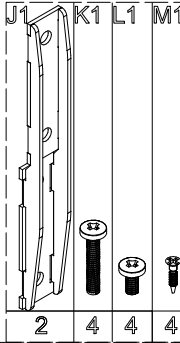

(Optional) Safety Fence

For using the safety fence,
enlarge the marked holes.