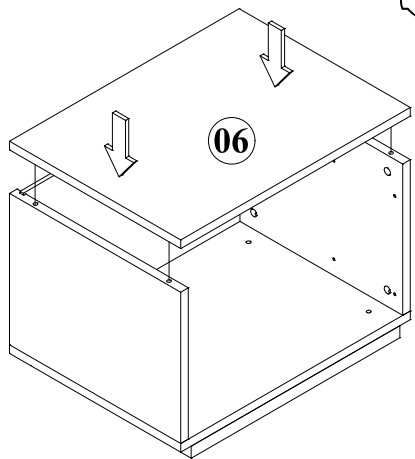

ORIGAMI - NIGHT STAND

Assembly Instruction - 2