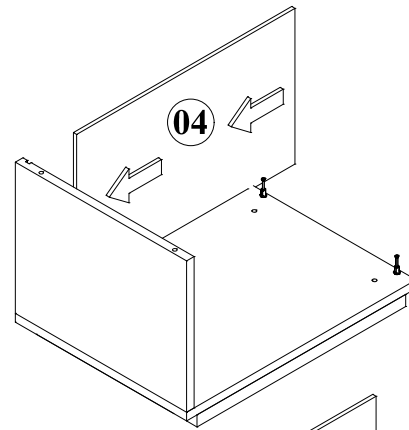

ORIGAMI - NIGHT STAND

Assembly Instruction - 2