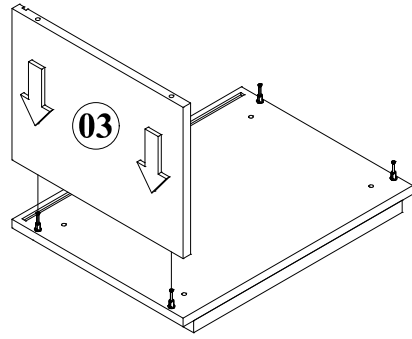

ORIGAMI - NIGHT STAND

Assembly Instruction - 2