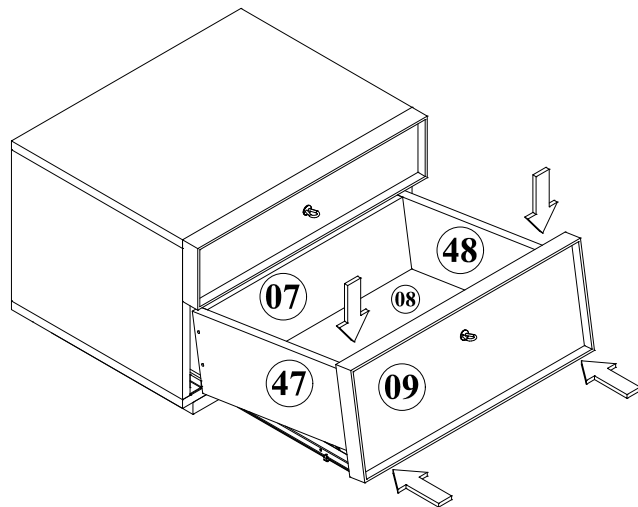

ORIGAMI - NIGHT STAND

Assembly Instruction - 2