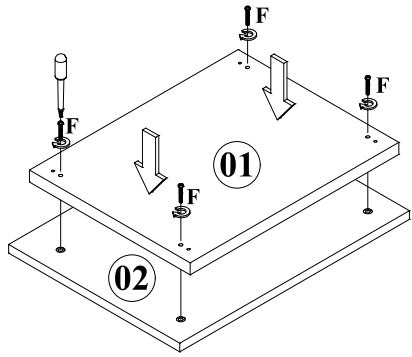

ORIGAMI - NIGHT STAND

Assembly Instruction - 2