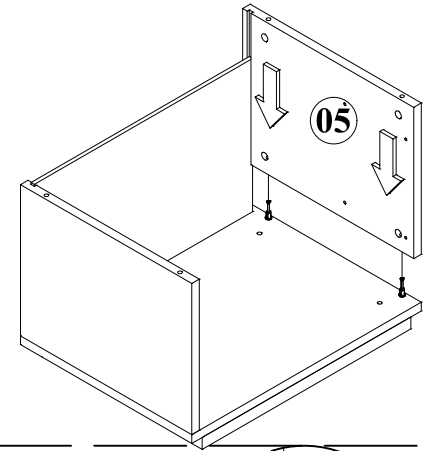

ORIGAMI - NIGHT STAND

Assembly Instruction - 2