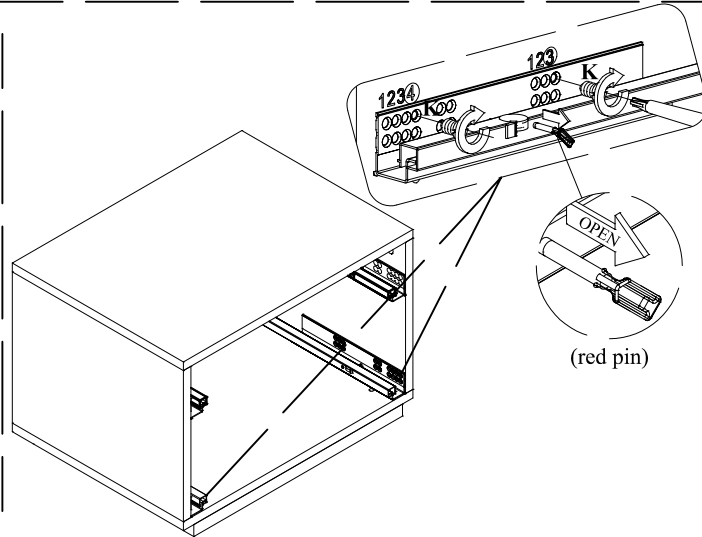

ORIGAMI - NIGHT STAND

Assembly Instruction - 2