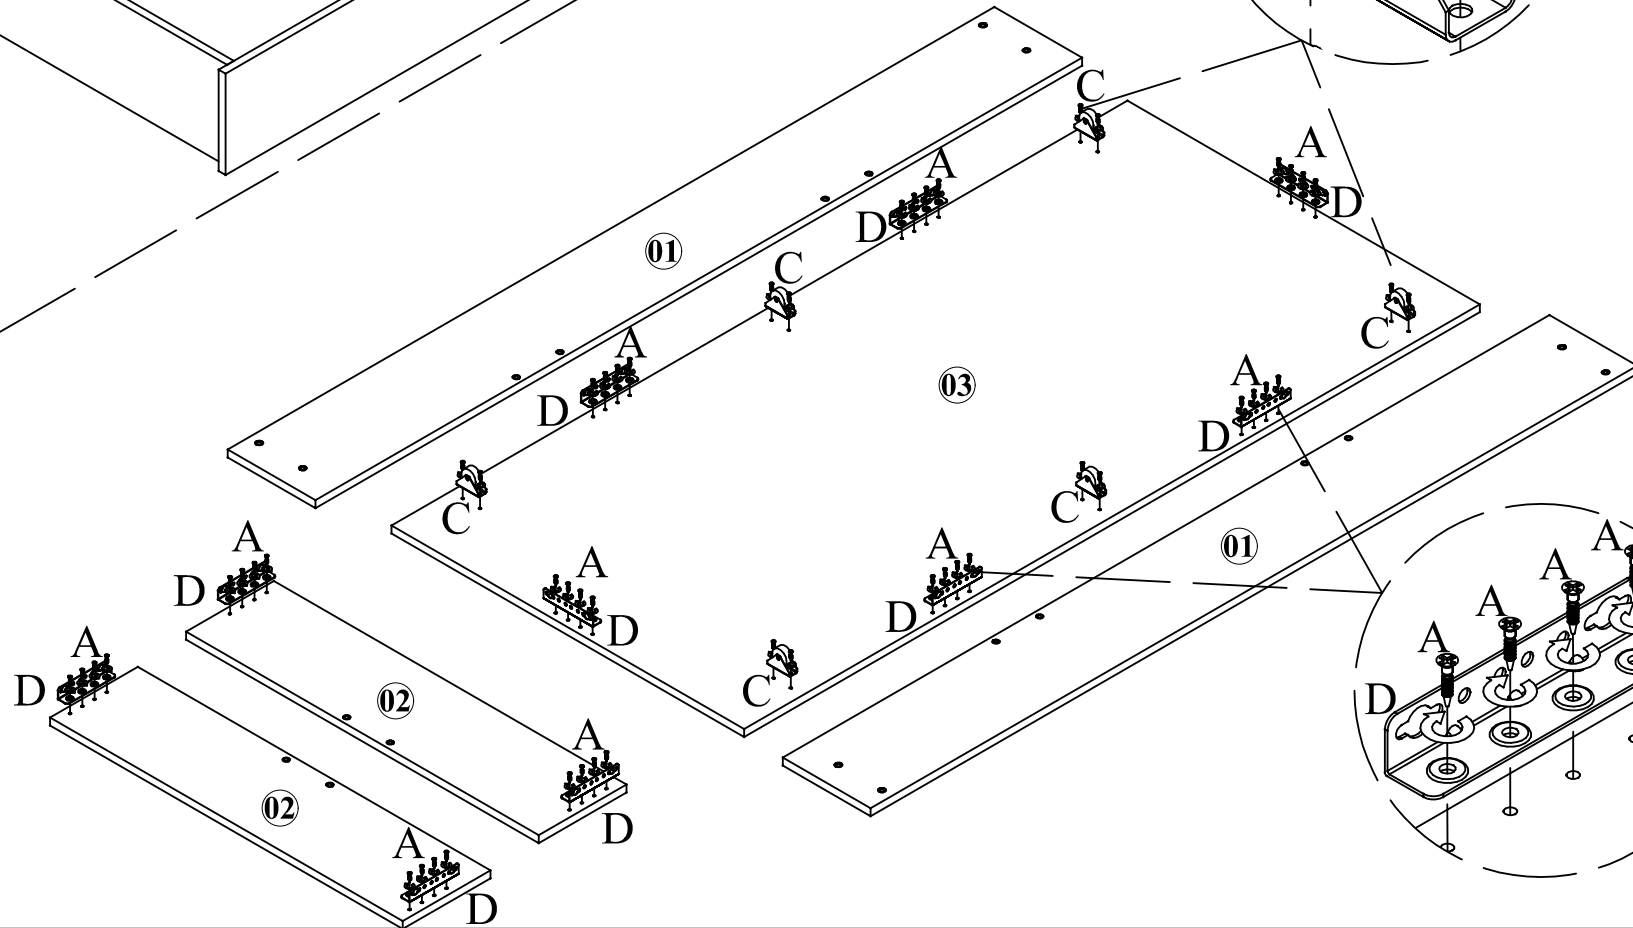

LORA PULL OUT BED (90x190) ^{v01}

Assembly Instruction - 1

NO	W	x	L	x	H
01	1966	x	229	x	18
02	920	x	229	x	18
03	1918	x	920	x	18
Accessory		Quantity			
A		52			
B		20			
C		6			
D		10			

LORA PULL OUT BED (90x190) v01

Assembly Instruction - 2