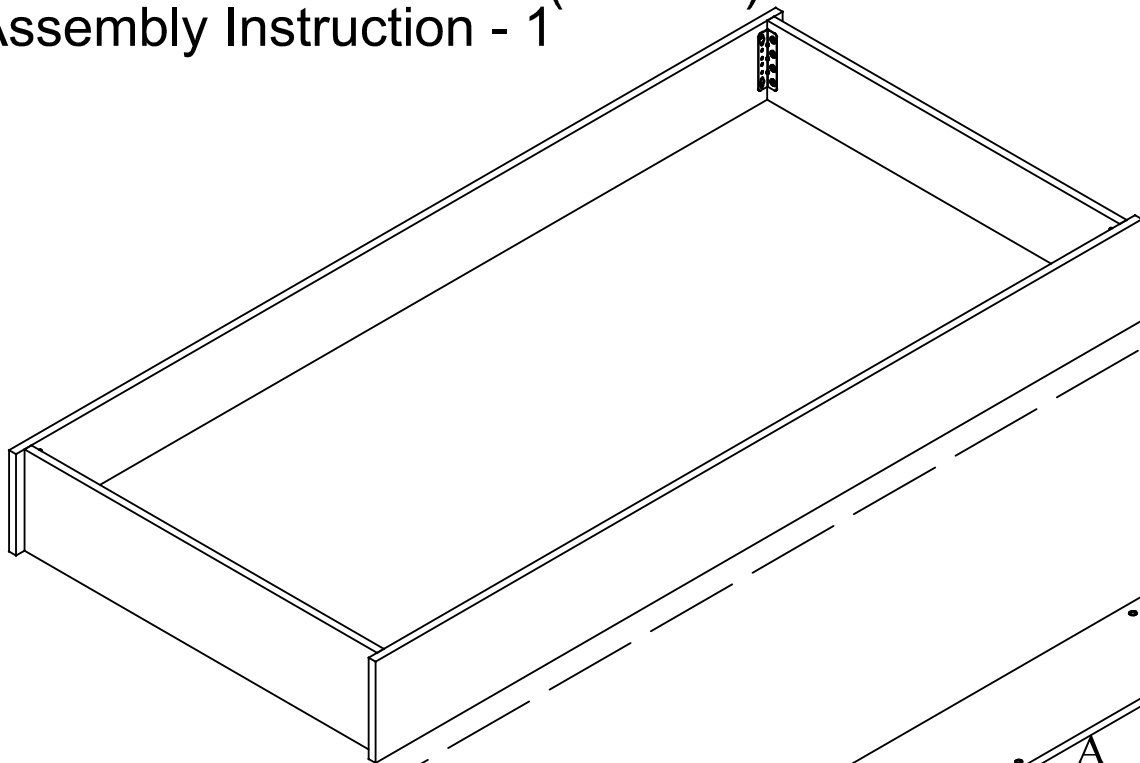

LORA PULL OUT BED (90x190) ^{v01}

Assembly Instruction - 1

NO	W	x	L	x	H
01	1966	x	229	x	18
02	920	x	229	x	18
03	1918	x	920	x	18
Accessory		Quantity			
A		52			
B		20			
C		6			
D		10			

LORA PULL OUT BED (90x190) v01