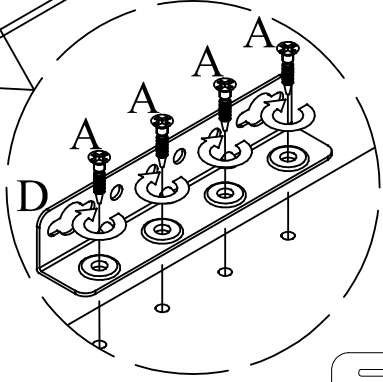

LORA PULL OUT BED (90x190) ^{v01}

Assembly Instruction - 1

NO	W	x	L	x	H
01	1966	x	229	x	18
02	920	x	229	x	18
03	1918	x	920	x	18
Accessory		Quantity			
A		52			
B		20			
C		6			
D		10			

LORA PULL OUT BED (90x190) v01

Assembly Instruction - 2