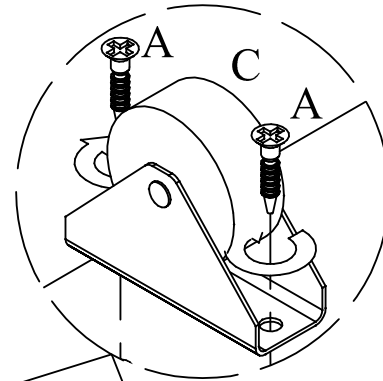

LORA PULL OUT BED (90x190) ^{v01}

Assembly Instruction - 1

NO	W	x	L	x	H
01	1966	x	229	x	18
02	920	x	229	x	18
03	1918	x	920	x	18
Accessory		Quantity			
A		52			
B		20			
C		6			
D		10			

LORA PULL OUT BED (90x190) v01