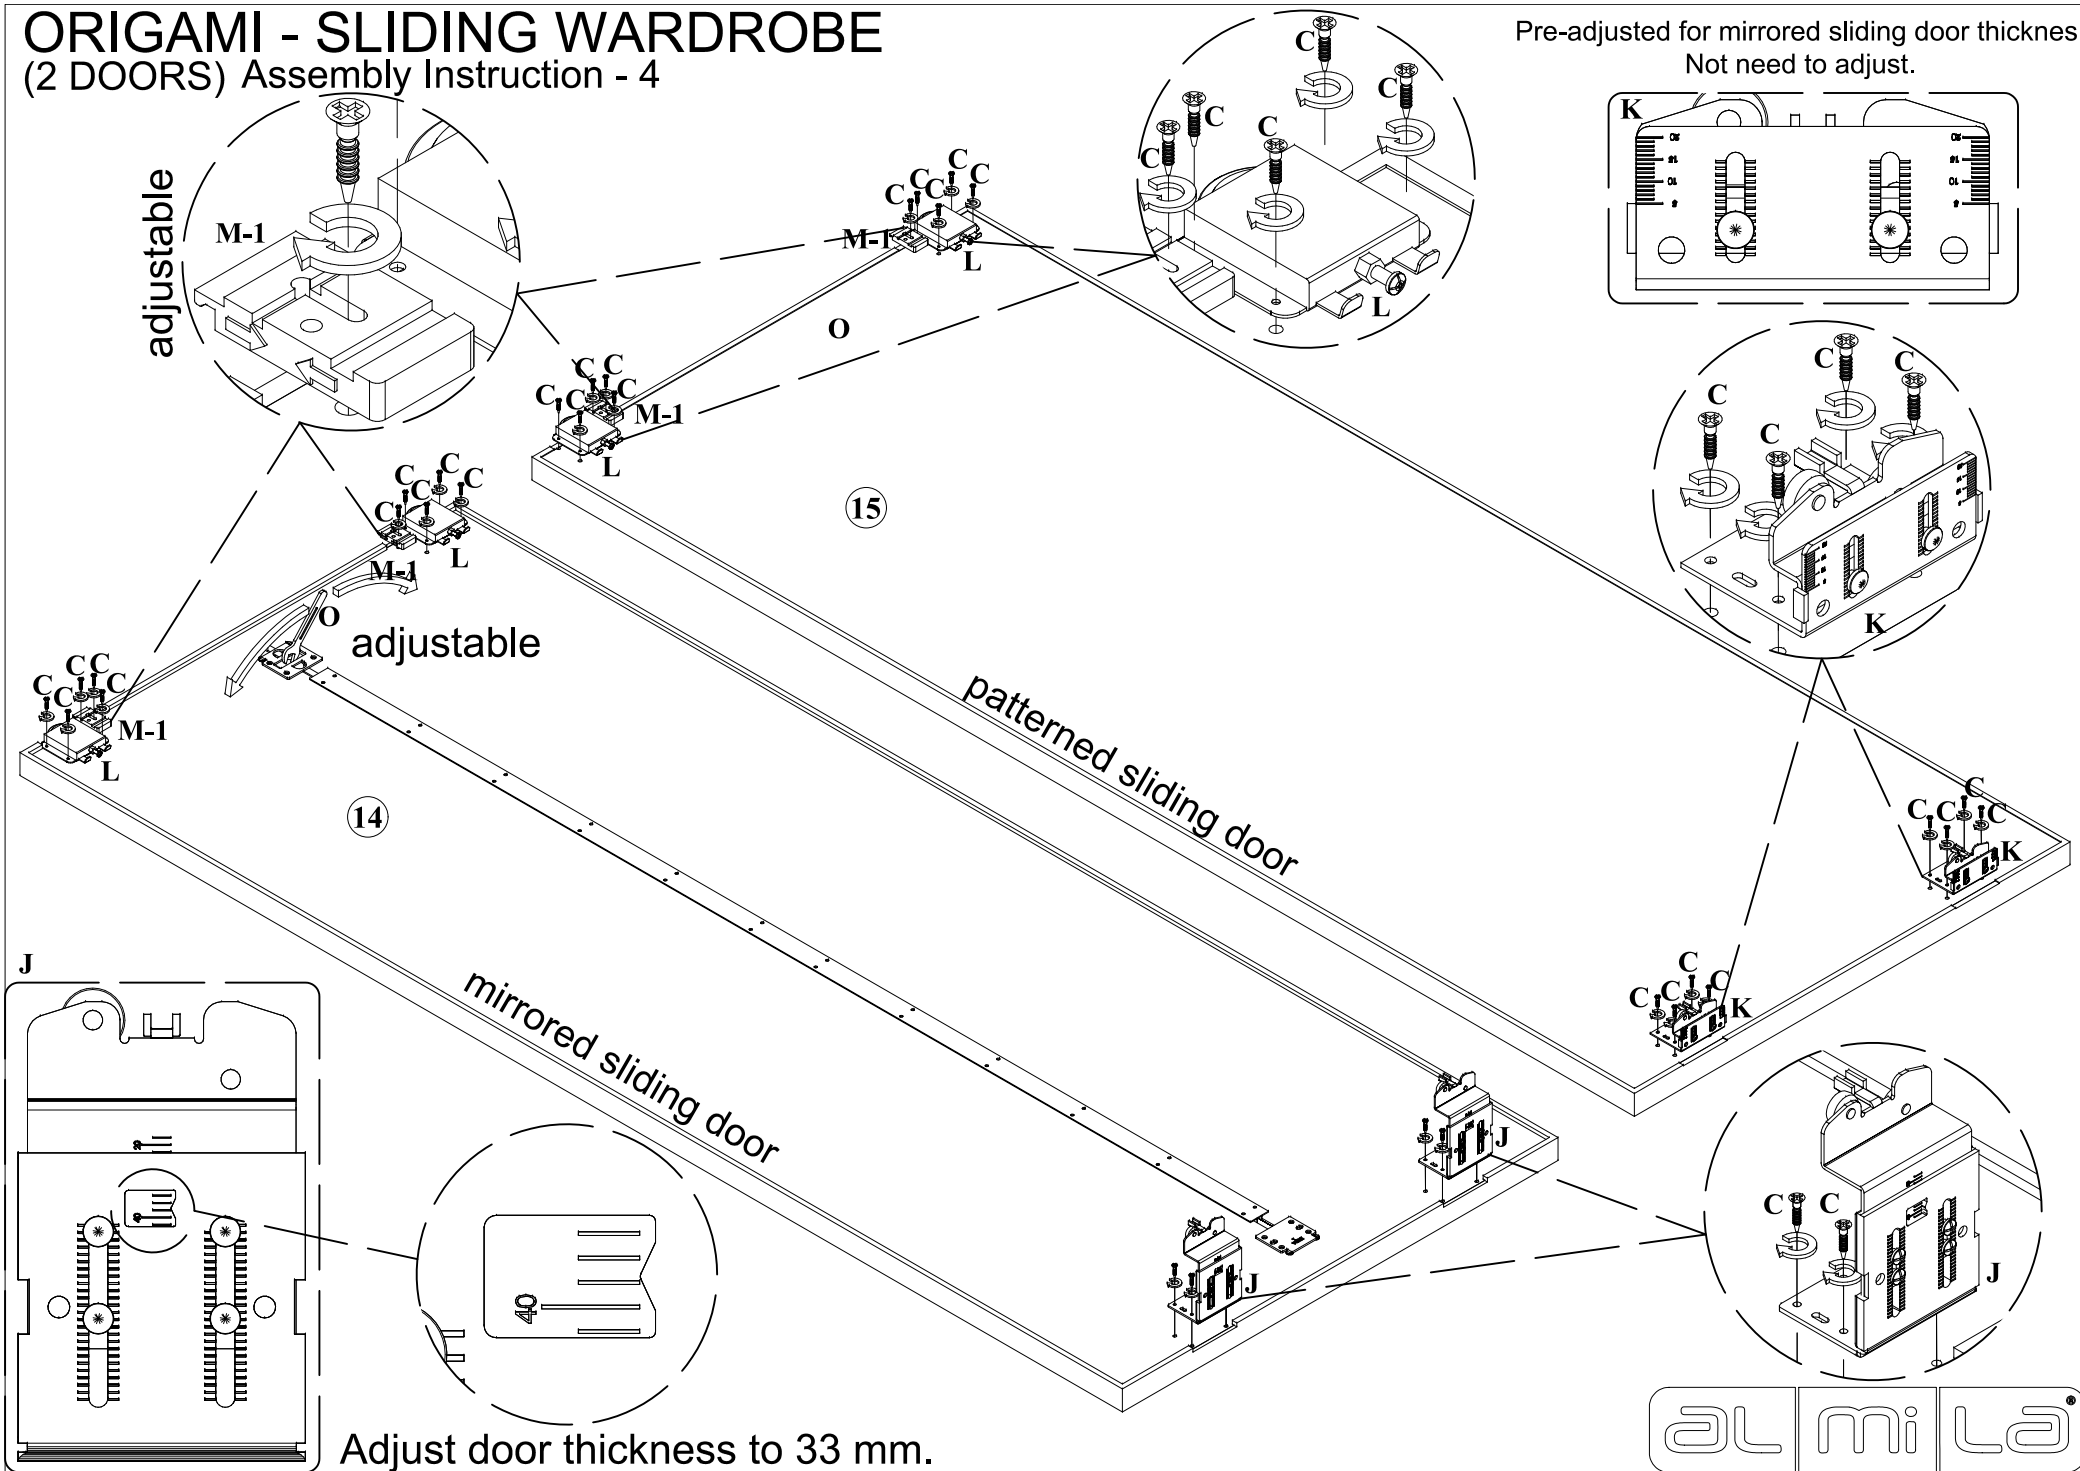

# ORIGAMI - SLIDING WARDROBE

(2 DOORS)

Assembly Instruction - 2

# ORIGAMI - SLIDING WARDROBE

(2 DOORS) Assembly Instruction - 4

Pre-adjusted for mirrored sliding door thickness.  
Not need to adjust.