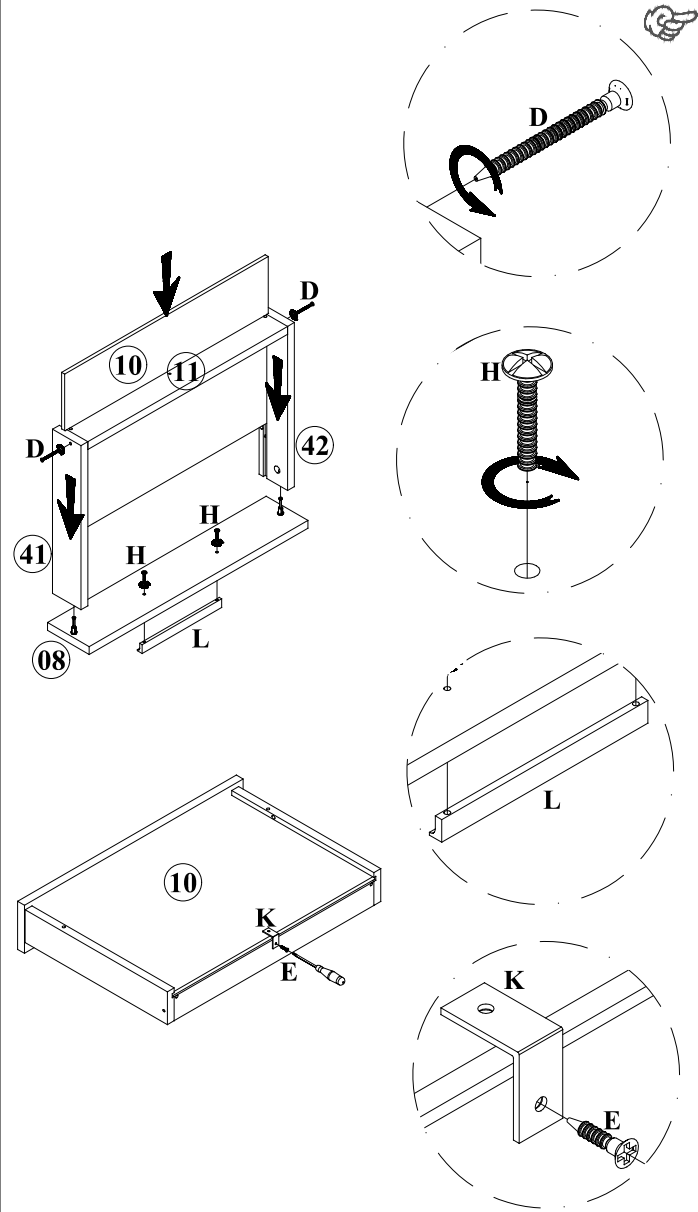

Montaj Talimatı (Assembly Instruction) -4

LEGEND - STUDY DESK-(v01)

-See DrawerAssembly-