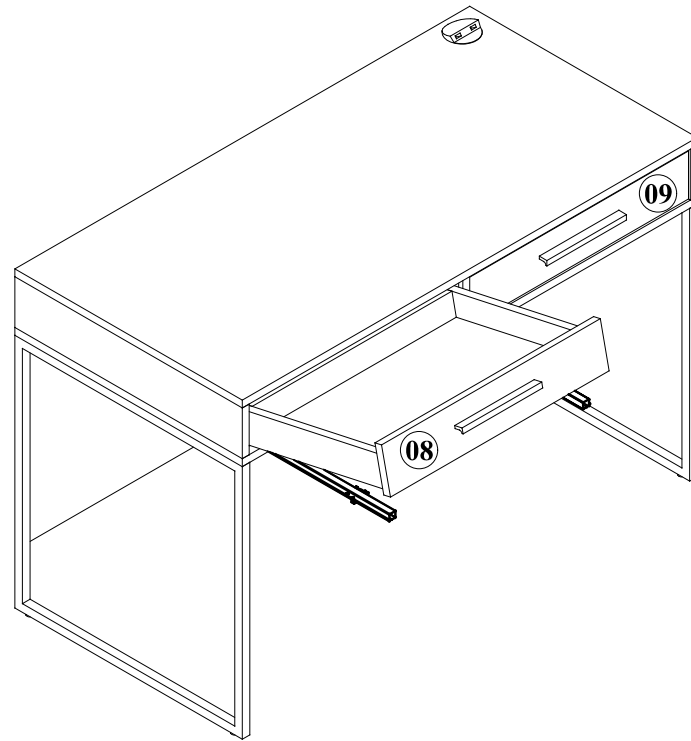

Montaj Talimatı (Assembly Instruction) -4

LEGEND - STUDY DESK-(v01)

-See DrawerAssembly-