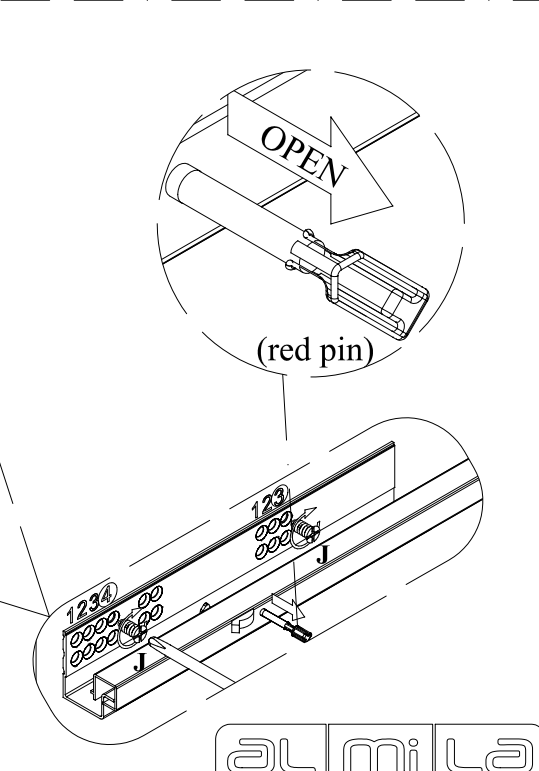

Montaj Talimatı (Assembly Instruction) -3

LEGEND - STUDY DESK-(v01)