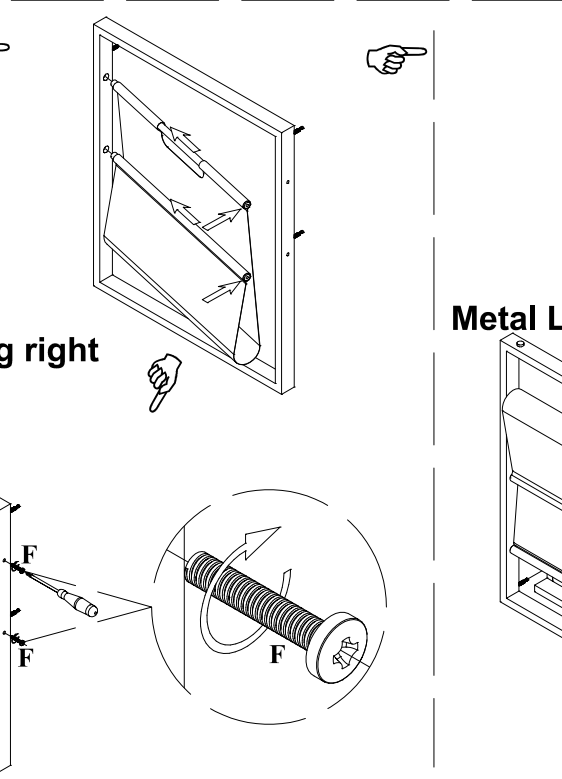

IRONY - STUDY DESK & UPPER UNIT

Assembly Instruction - 3