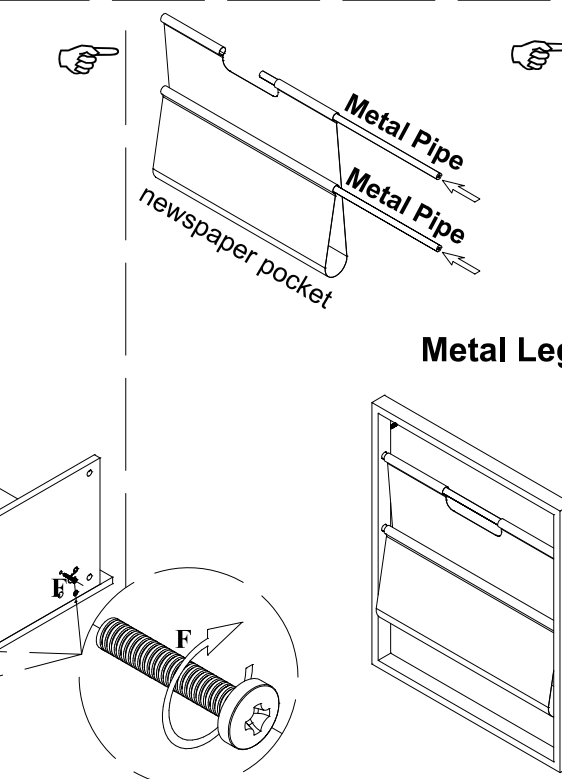

IRONY - STUDY DESK & UPPER UNIT

Assembly Instruction - 3