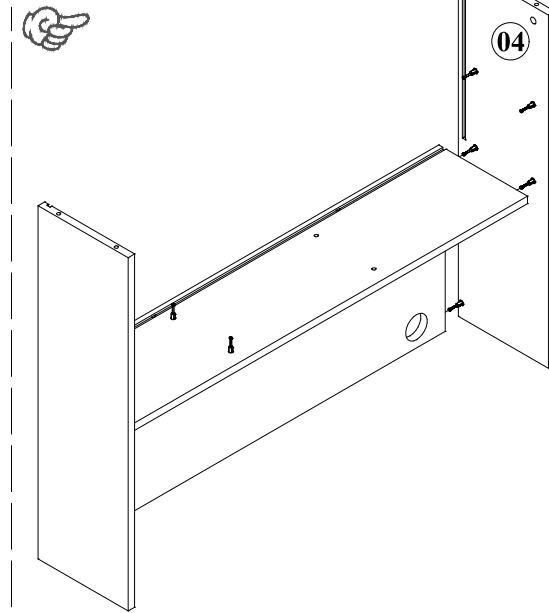

LORA - STUDY DESK UPPER UNIT (v01)

Assembly Instruction - 3