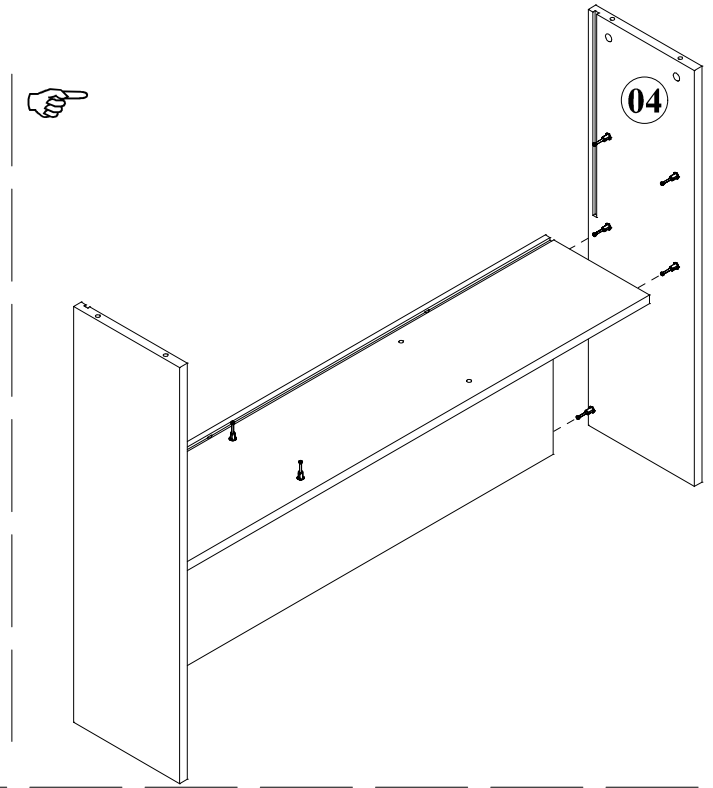

MONTE - STUDY DESK UPPER UNIT

Assembly Instruction - 3