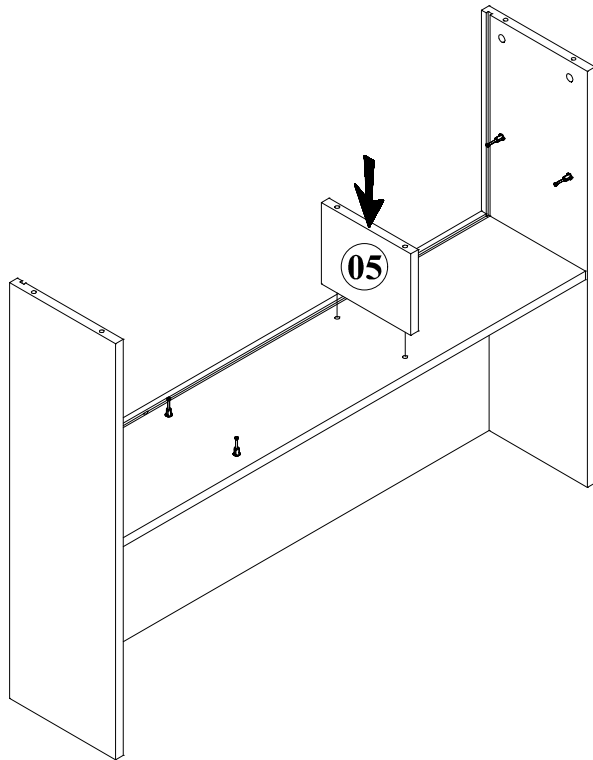

MONTE - STUDY DESK UPPER UNIT

Assembly Instruction - 3