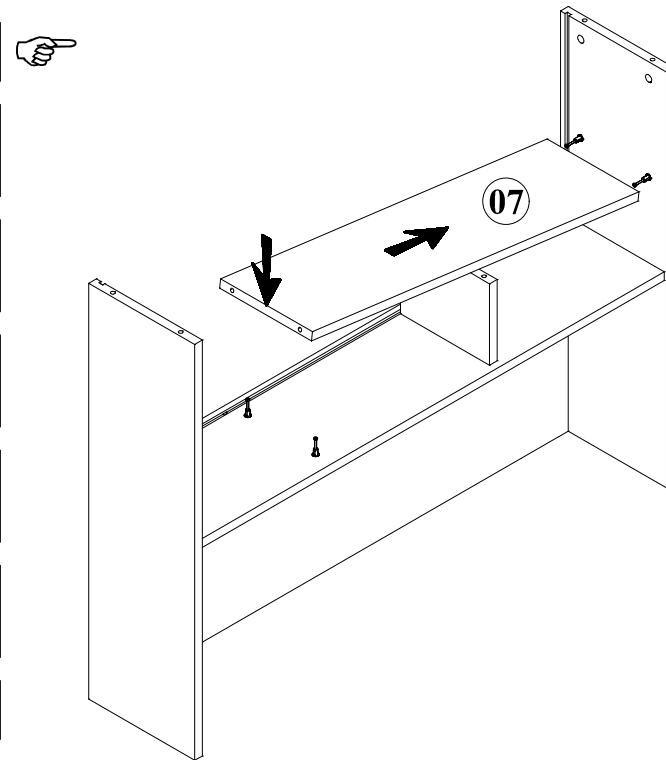

MONTE - STUDY DESK UPPER UNIT

Assembly Instruction - 3