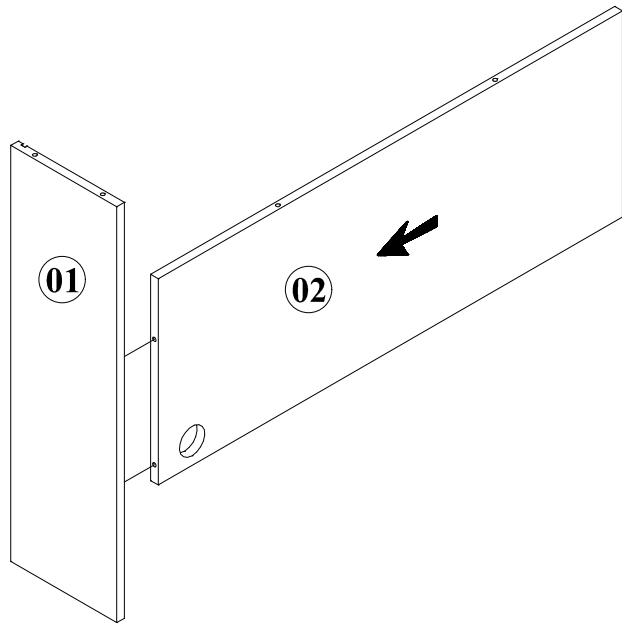

MONTE - STUDY DESK UPPER UNIT

Assembly Instruction - 3