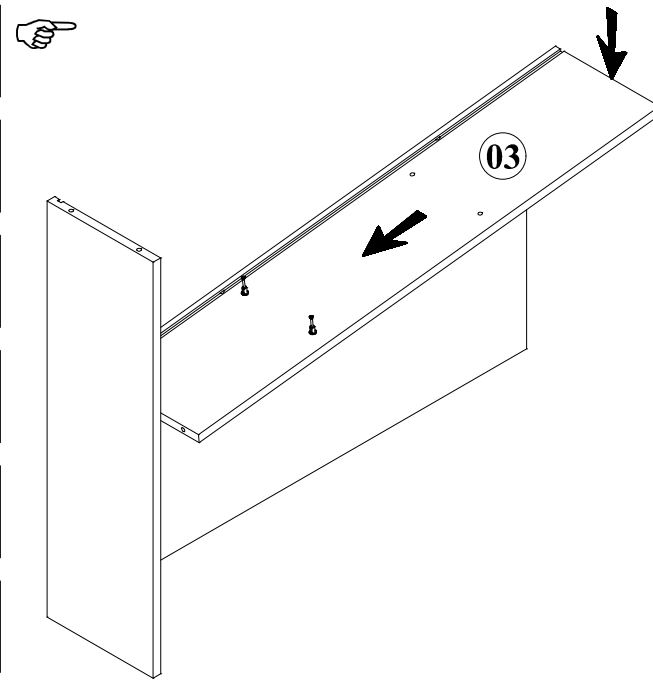

MONTE - STUDY DESK UPPER UNIT

Assembly Instruction - 3