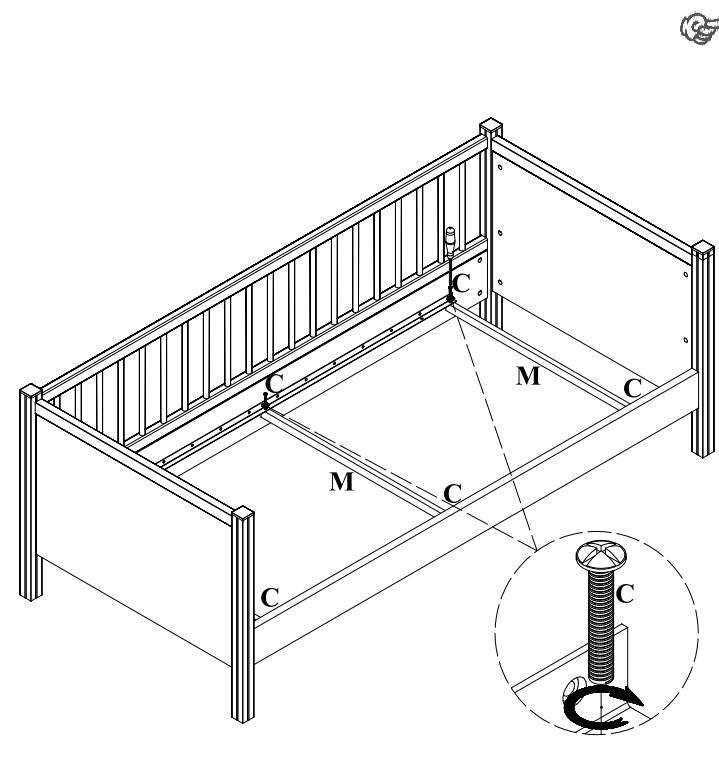

Montaj Talimatı (Assembly Instruction) -3

TODI - TODDLER BED (BASIC)_(v01)