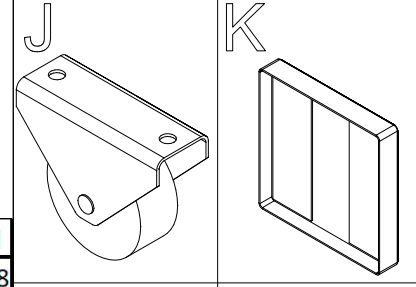

# Montaj Talimatı (Assembly Instruction) -1

## TODI - TODDLER BED (BASIC) -(v01)

28 28 6 16

104 4 6 4

6 4

8

CODE	N	W	x	L	x	H
P401.311801V10461	01	903	x	550	x	18
P401.311802V21166	02	795	x	50	x	50
P401.311803V21166	03	795	x	50	x	50
P401.311804V11164	04	903	x	45	x	30
P401.311805V20461	05	2020	x	185	x	30
P301.311806V11163	06	2020	x	440	x	30
P401.261808V10461	07	2020	x	140	x	30
P401.311809V11166	08	795	x	50	x	50
P401.311810V11166	09	795	x	50	x	50
P401.311813V10461	10	2000	x	184	x	18
P401.311811V20461	11	934		159		18
P401.996411V10611	12	2000		455		18
P401.311812V20611	13	1962		934		18
P401.261813V10461	14	2000		159		18