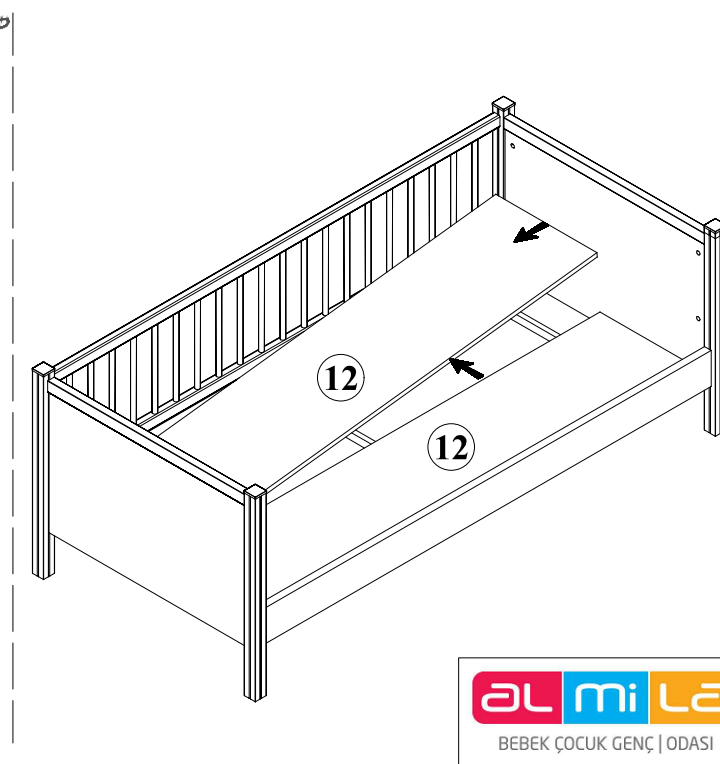

Montaj Talimatı (Assembly Instruction) -3

TODI - TODDLER BED (BASIC)_(v01)