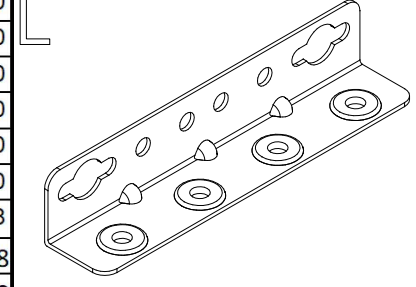

## TODI - TODDLER BED (BASIC) -(v01)

28 28 6 16

104 4 6 4

6 4

8

CODE	N	W	x	L	x	H
P401.311801V10461	01	903	x	550	x	18
P401.311802V21166	02	795	x	50	x	50
P401.311803V21166	03	795	x	50	x	50
P401.311804V11164	04	903	x	45	x	30
P401.311805V20461	05	2020	x	185	x	30
P301.311806V11163	06	2020	x	440	x	30
P401.261808V10461	07	2020	x	140	x	30
P401.311809V11166	08	795	x	50	x	50
P401.311810V11166	09	795	x	50	x	50
P401.311813V10461	10	2000	x	184	x	18
P401.311811V20461	11	934		159		18
P401.996411V10611	12	2000		455		18
P401.311812V20611	13	1962		934		18
P401.261813V10461	14	2000		159		18