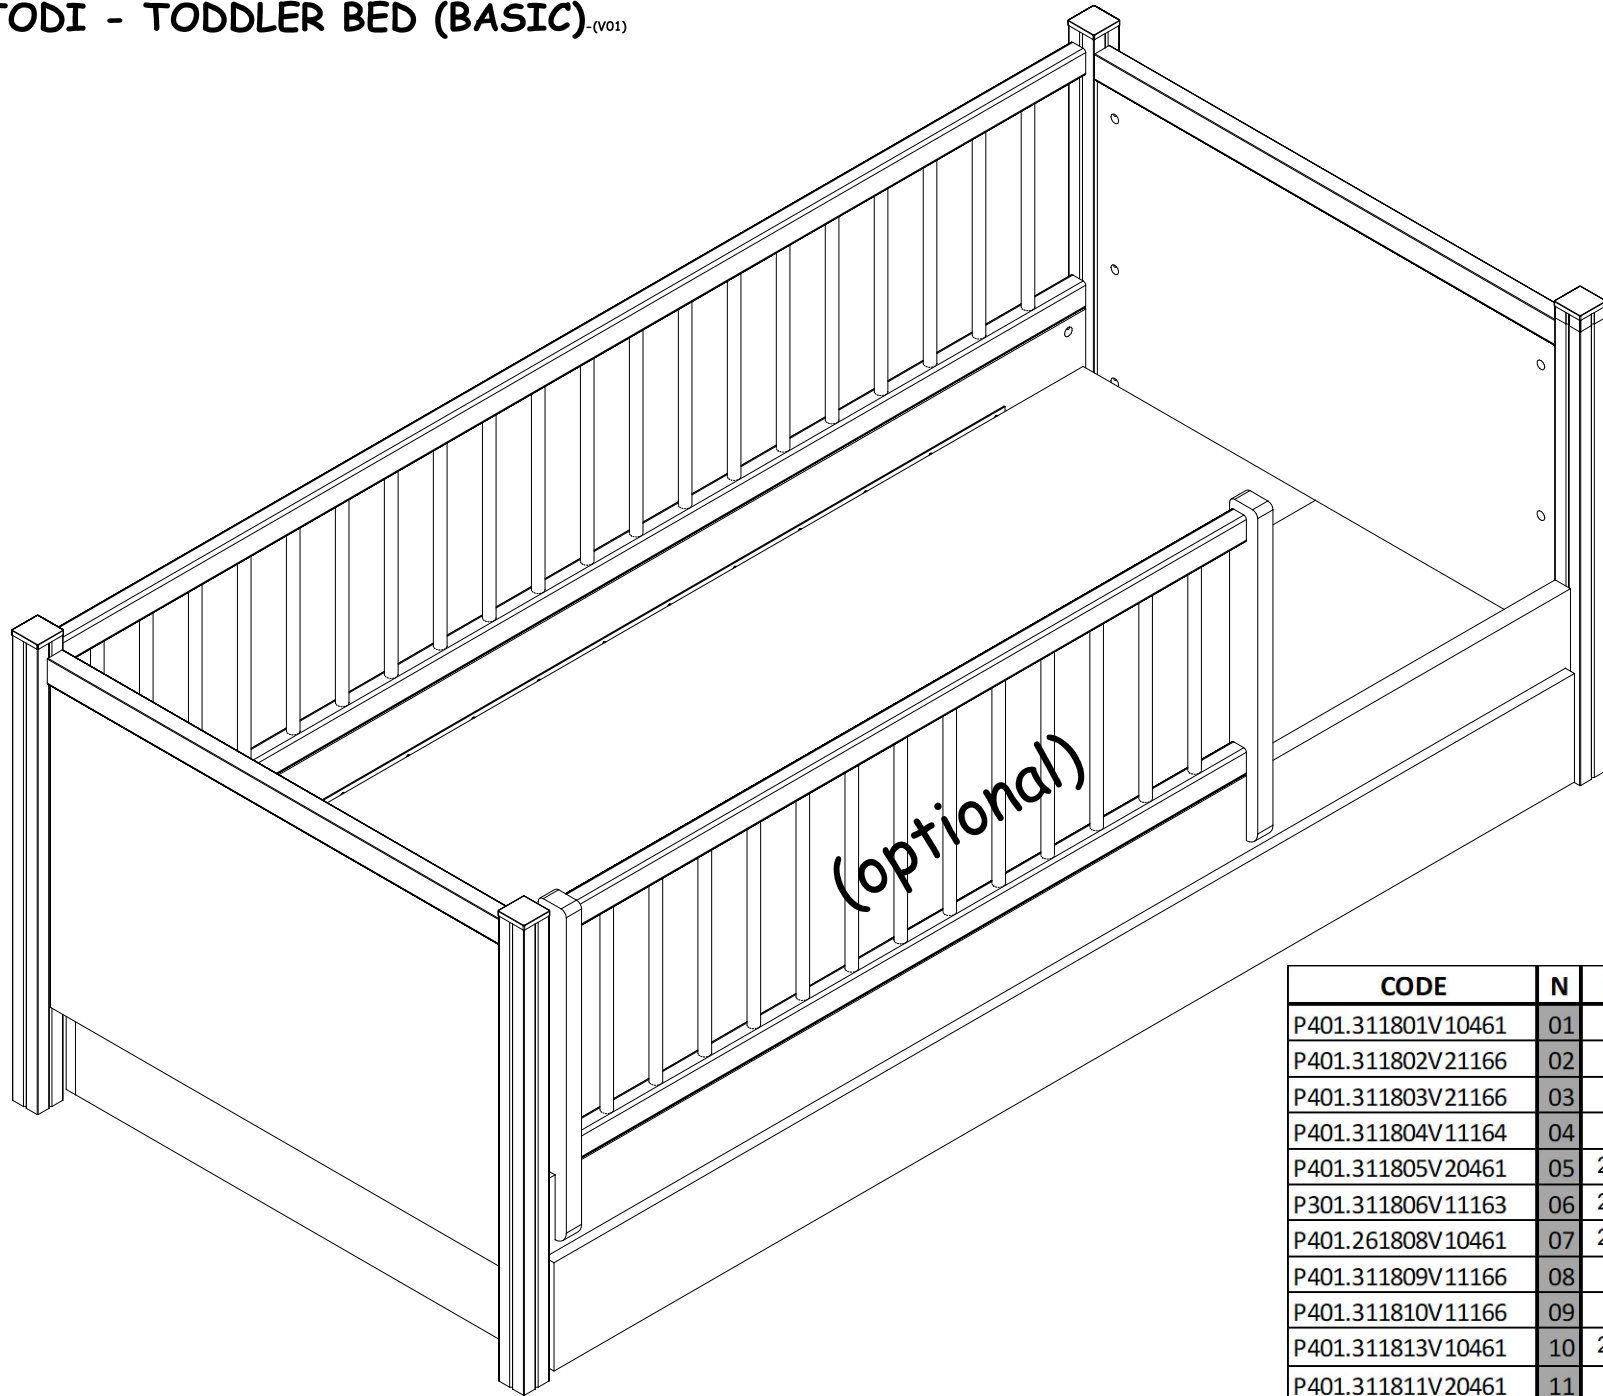

## TODI - TODDLER BED (BASIC) -(v01)

28 28 6 16

104 4 6 4

6 4

8

CODE	N	W	x	L	x	H
P401.311801V10461	01	903	x	550	x	18
P401.311802V21166	02	795	x	50	x	50
P401.311803V21166	03	795	x	50	x	50
P401.311804V11164	04	903	x	45	x	30
P401.311805V20461	05	2020	x	185	x	30
P301.311806V11163	06	2020	x	440	x	30
P401.261808V10461	07	2020	x	140	x	30
P401.311809V11166	08	795	x	50	x	50
P401.311810V11166	09	795	x	50	x	50
P401.311813V10461	10	2000	x	184	x	18
P401.311811V20461	11	934		159		18
P401.996411V10611	12	2000		455		18
P401.311812V20611	13	1962		934		18
P401.261813V10461	14	2000		159		18

## TODI - TODDLER BED (BASIC) (v01)