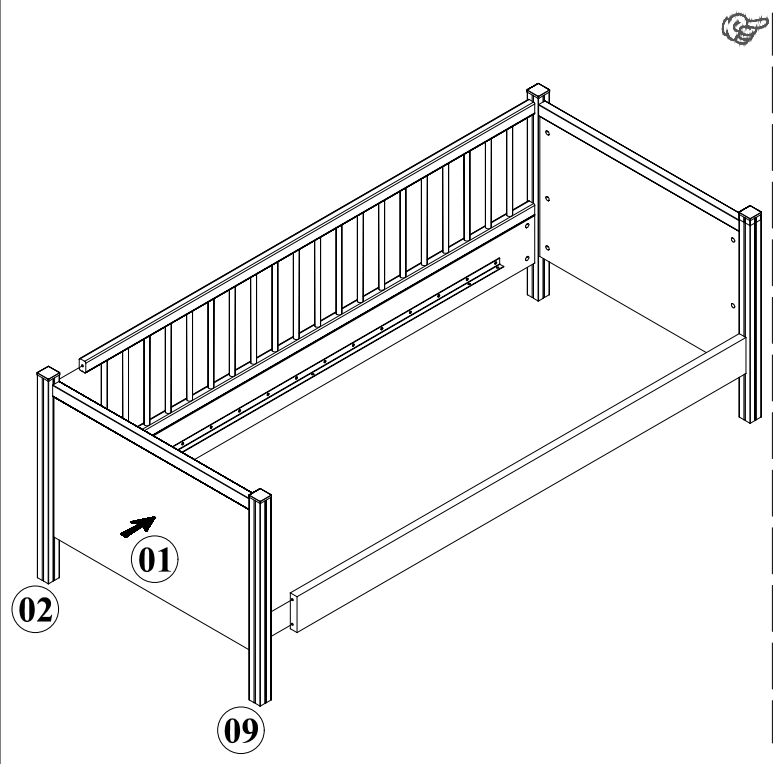

Montaj Talimatı (Assembly Instruction) -3

TODI - TODDLER BED (BASIC)_(v01)