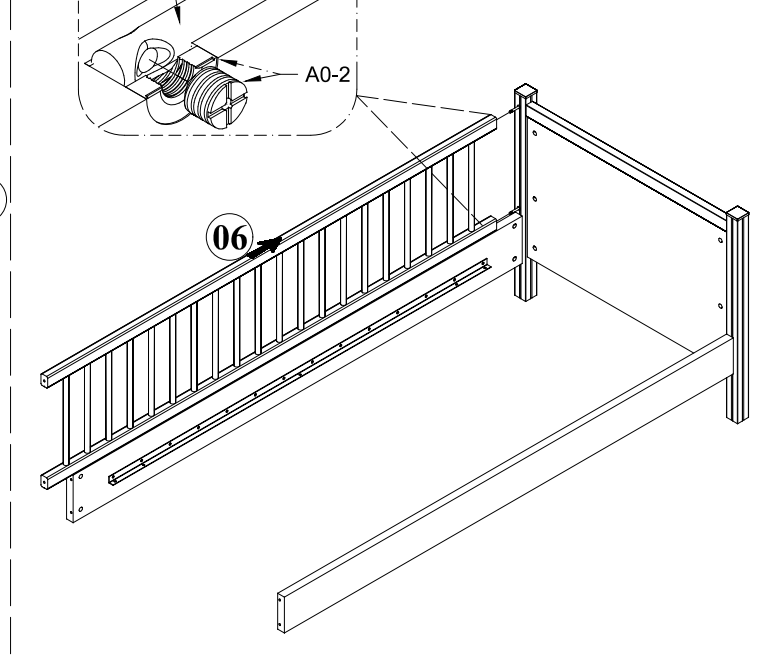

Montaj Talimatı (Assembly Instruction) -3

TODI - TODDLER BED (BASIC)_(v01)