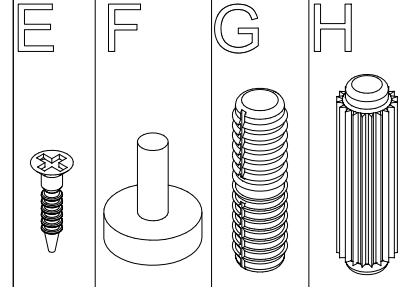

# Montaj Talimatı (Assembly Instruction) -1

## TODI - TODDLER BED (BASIC) -(v01)

28 28 6 16

104 4 6 4

6 4

8

CODE	N	W	x	L	x	H
P401.311801V10461	01	903	x	550	x	18
P401.311802V21166	02	795	x	50	x	50
P401.311803V21166	03	795	x	50	x	50
P401.311804V11164	04	903	x	45	x	30
P401.311805V20461	05	2020	x	185	x	30
P301.311806V11163	06	2020	x	440	x	30
P401.261808V10461	07	2020	x	140	x	30
P401.311809V11166	08	795	x	50	x	50
P401.311810V11166	09	795	x	50	x	50
P401.311813V10461	10	2000	x	184	x	18
P401.311811V20461	11	934		159		18
P401.996411V10611	12	2000		455		18
P401.311812V20611	13	1962		934		18
P401.261813V10461	14	2000		159		18