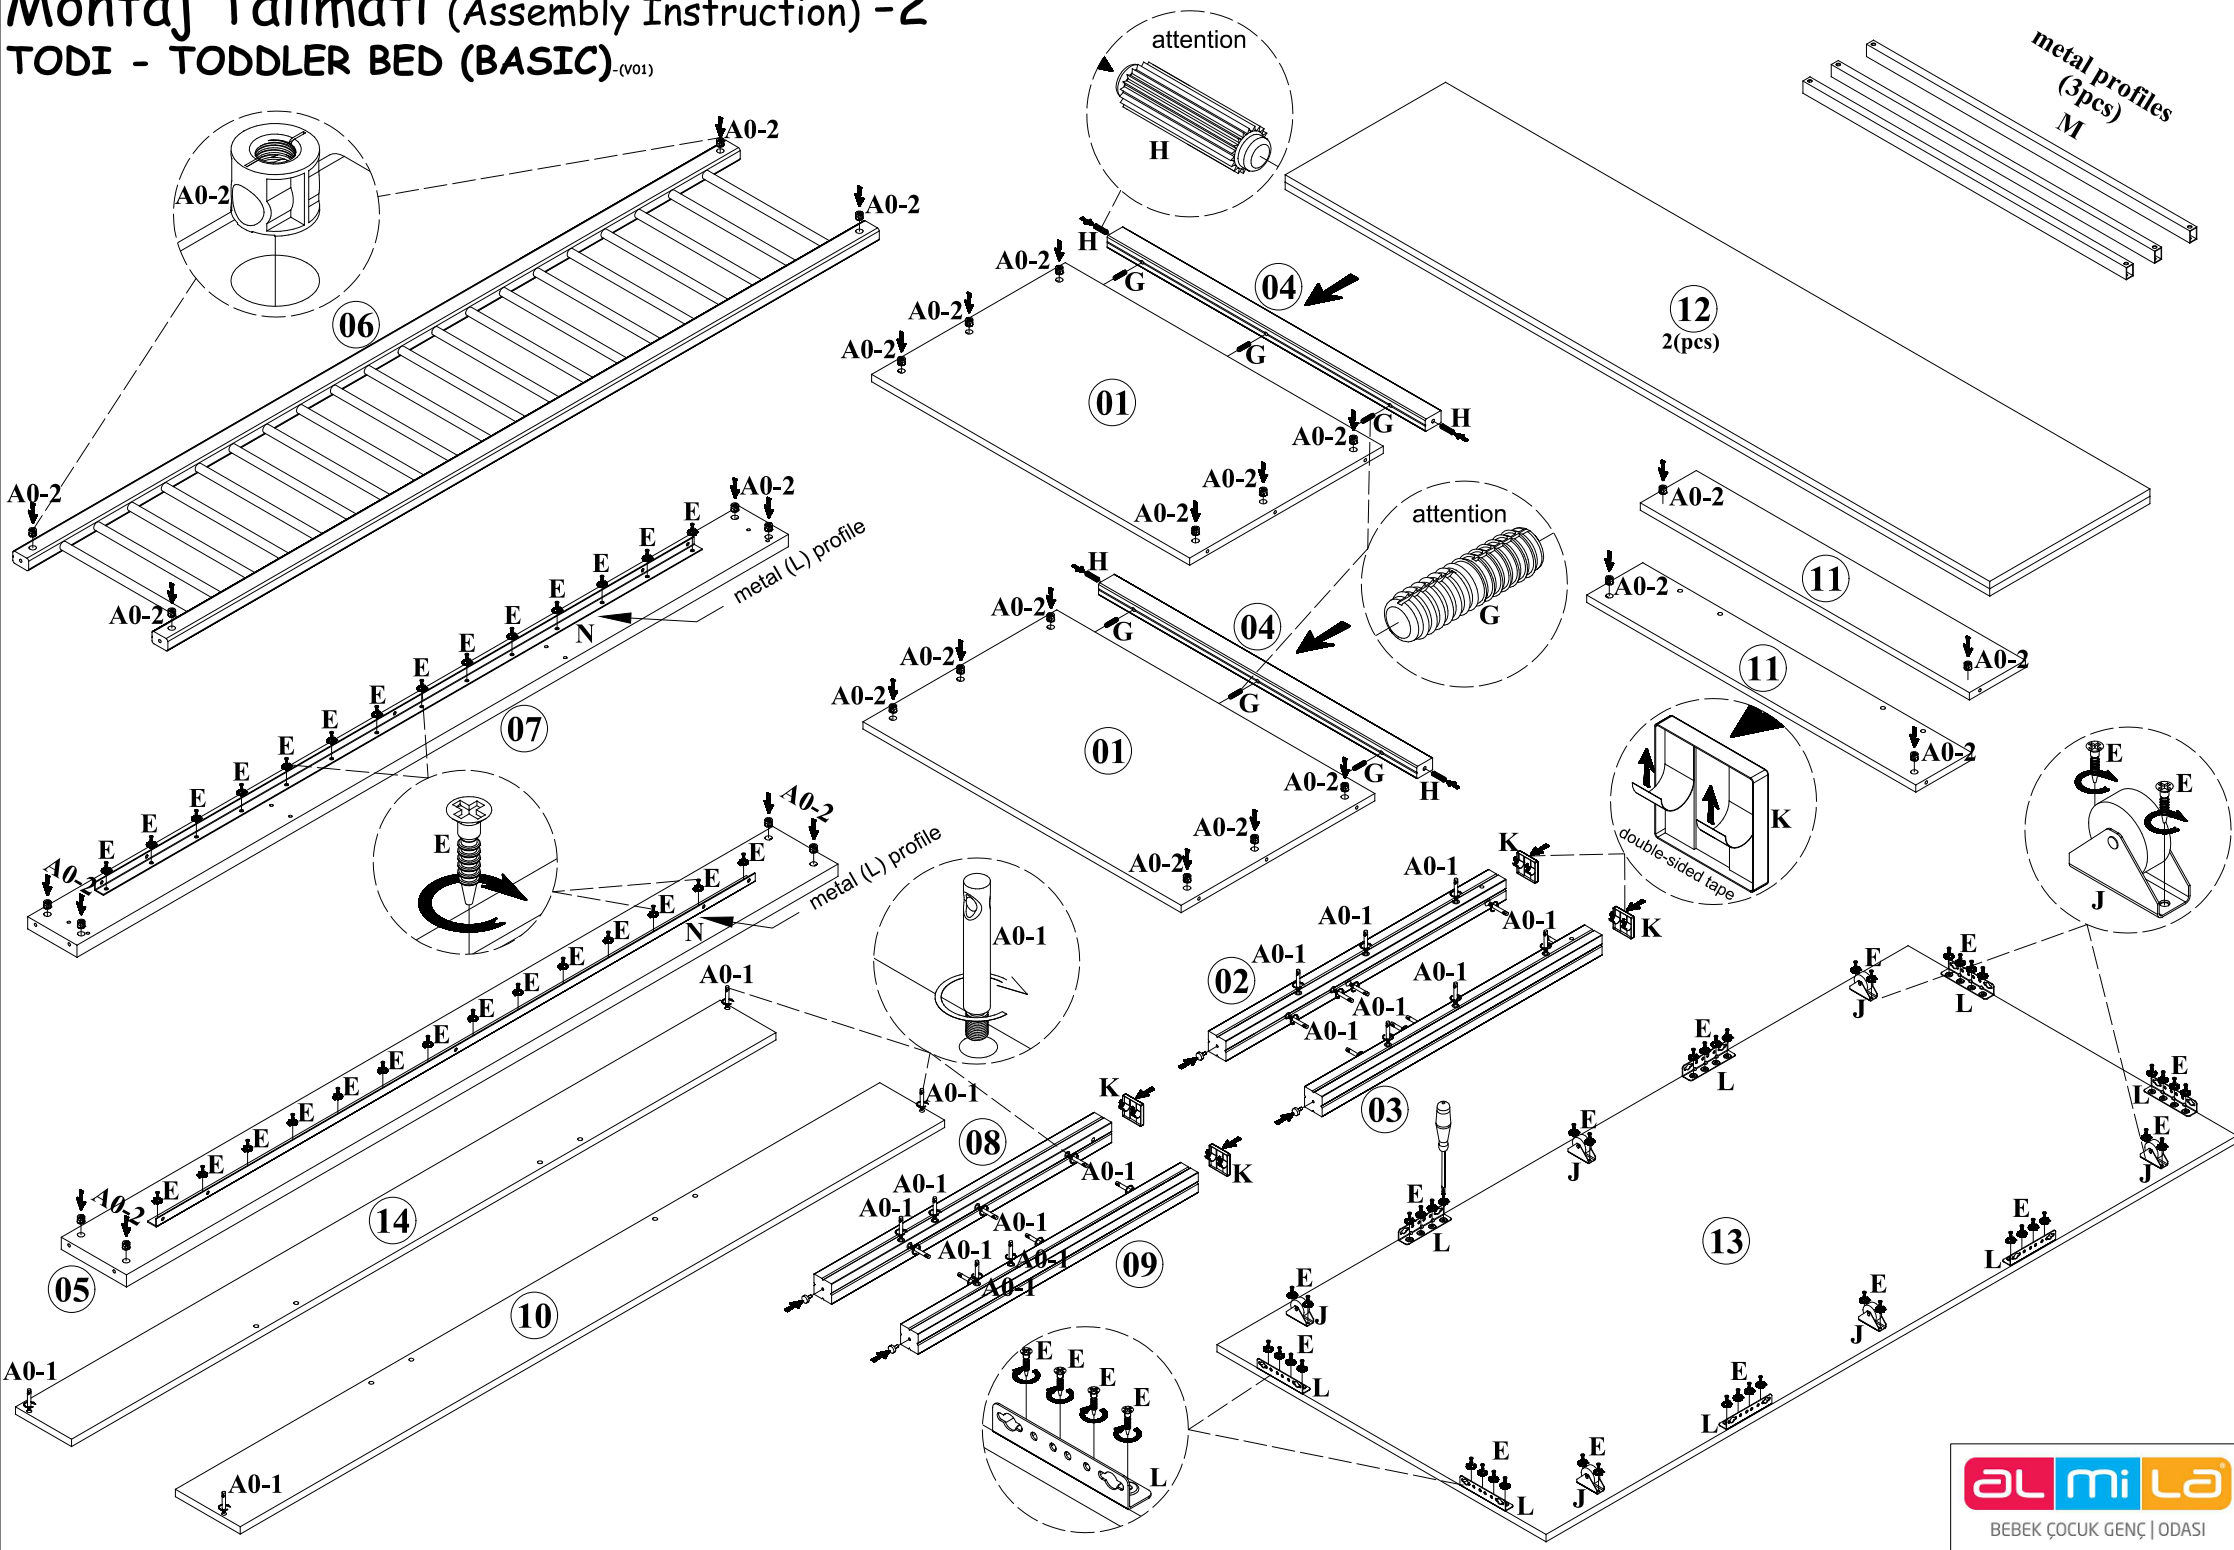

Montaj Talimatı (Assembly Instruction) -2

TODI - TODDLER BED (BASIC) (v01)