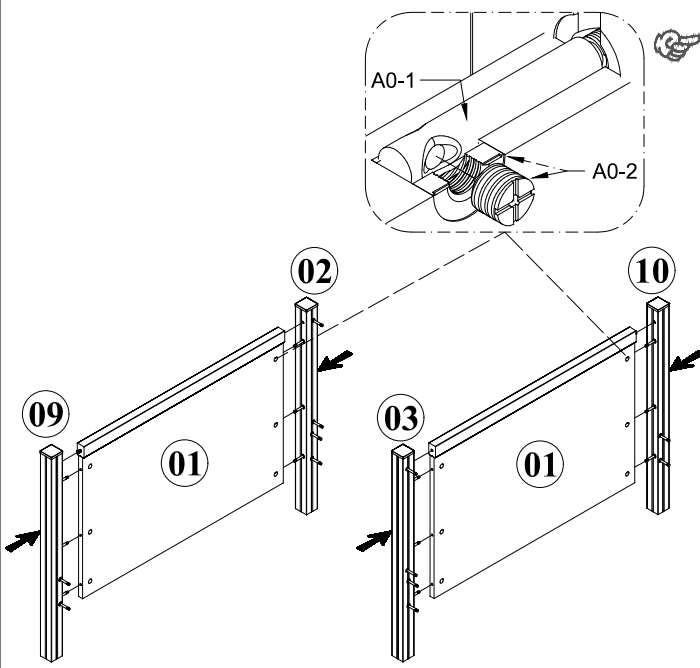

Montaj Talimatı (Assembly Instruction) -3

TODI - TODDLER BED (BASIC)_(v01)