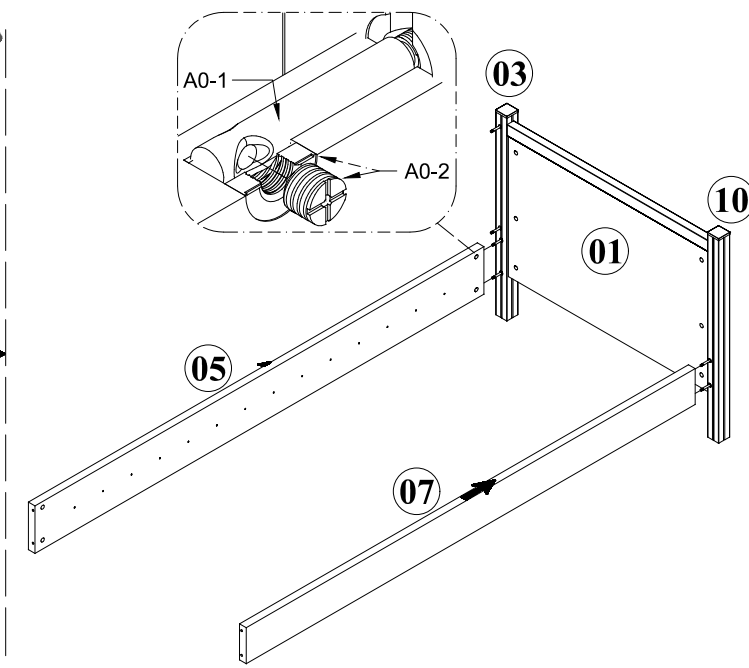

Montaj Talimatı (Assembly Instruction) -3

TODI - TODDLER BED (BASIC)_(v01)