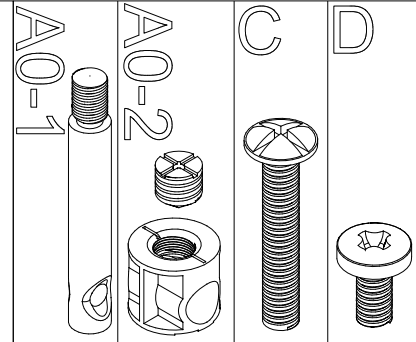

# Montaj Talimatı (Assembly Instruction) -1

## TODI - TODDLER BED (BASIC) -(v01)

28 28 6 16

104 4 6 4

6 4

8

CODE	N	W	x	L	x	H
P401.311801V10461	01	903	x	550	x	18
P401.311802V21166	02	795	x	50	x	50
P401.311803V21166	03	795	x	50	x	50
P401.311804V11164	04	903	x	45	x	30
P401.311805V20461	05	2020	x	185	x	30
P301.311806V11163	06	2020	x	440	x	30
P401.261808V10461	07	2020	x	140	x	30
P401.311809V11166	08	795	x	50	x	50
P401.311810V11166	09	795	x	50	x	50
P401.311813V10461	10	2000	x	184	x	18
P401.311811V20461	11	934		159		18
P401.996411V10611	12	2000		455		18
P401.311812V20611	13	1962		934		18
P401.261813V10461	14	2000		159		18