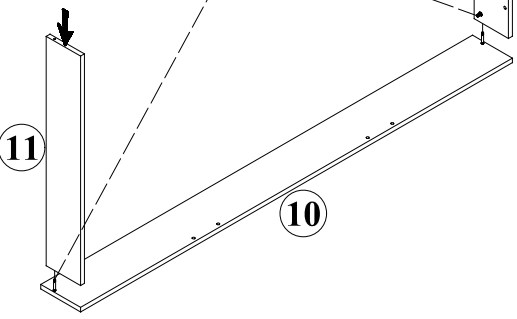

Montaj Talimatı (Assembly Instruction) -4

TODI - TODDLER BED (BASIC) (v01)