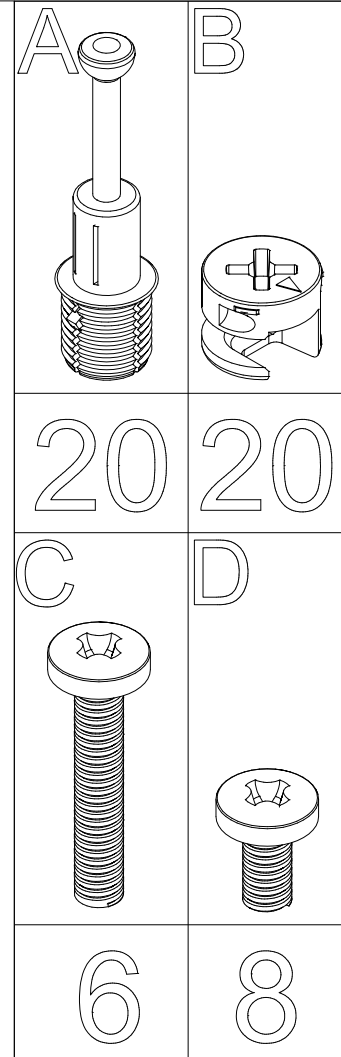

BIANCA - STUDY DESK UPPER UNIT

Assembly Instruction - 1

NO	W	x	L	x	H
01	1094	x	807	x	18
02	397	x	155	x	18
03	1094	x	227	x	18
04	174	x	212	x	18
05	776	x	217	x	18
06	610	x	225	x	18
07	660	x	250	x	18
08	660	x	250	x	18

BIANCA - STUDY DESK UPPER UNIT

Assembly Instruction - 2

BIANCA - STUDY DESK UPPER UNIT

Assembly Instruction - 3

BIANCA - STUDY DESK UPPER UNIT

Assembly Instruction - 4