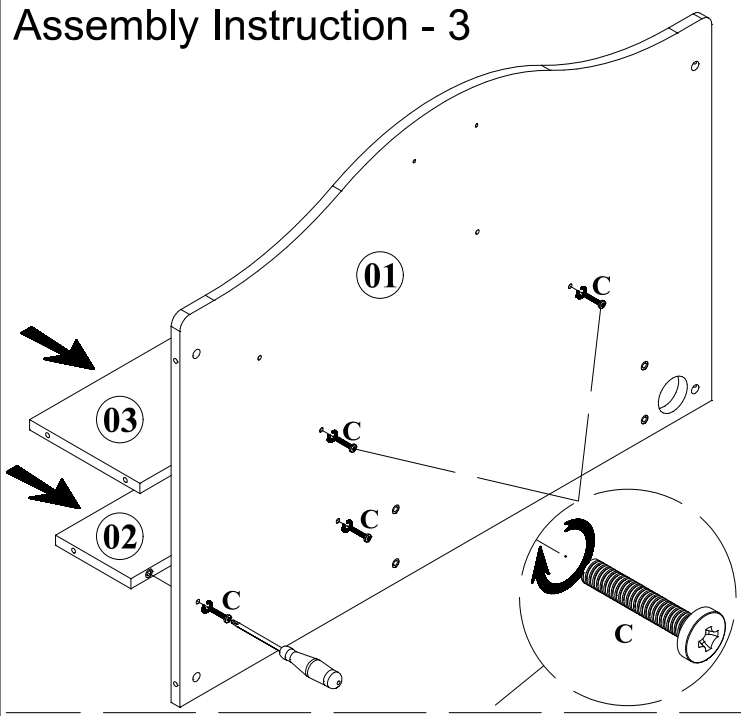

BIANCA - STUDY DESK UPPER UNIT

Assembly Instruction - 1

NO	W	x	L	x	H
01	1094	x	807	x	18
02	397	x	155	x	18
03	1094	x	227	x	18
04	174	x	212	x	18
05	776	x	217	x	18
06	610	x	225	x	18
07	660	x	250	x	18
08	660	x	250	x	18

BIANCA - STUDY DESK UPPER UNIT

Assembly Instruction - 2

BIANCA - STUDY DESK UPPER UNIT

Assembly Instruction - 3

BIANCA - STUDY DESK UPPER UNIT

Assembly Instruction - 4