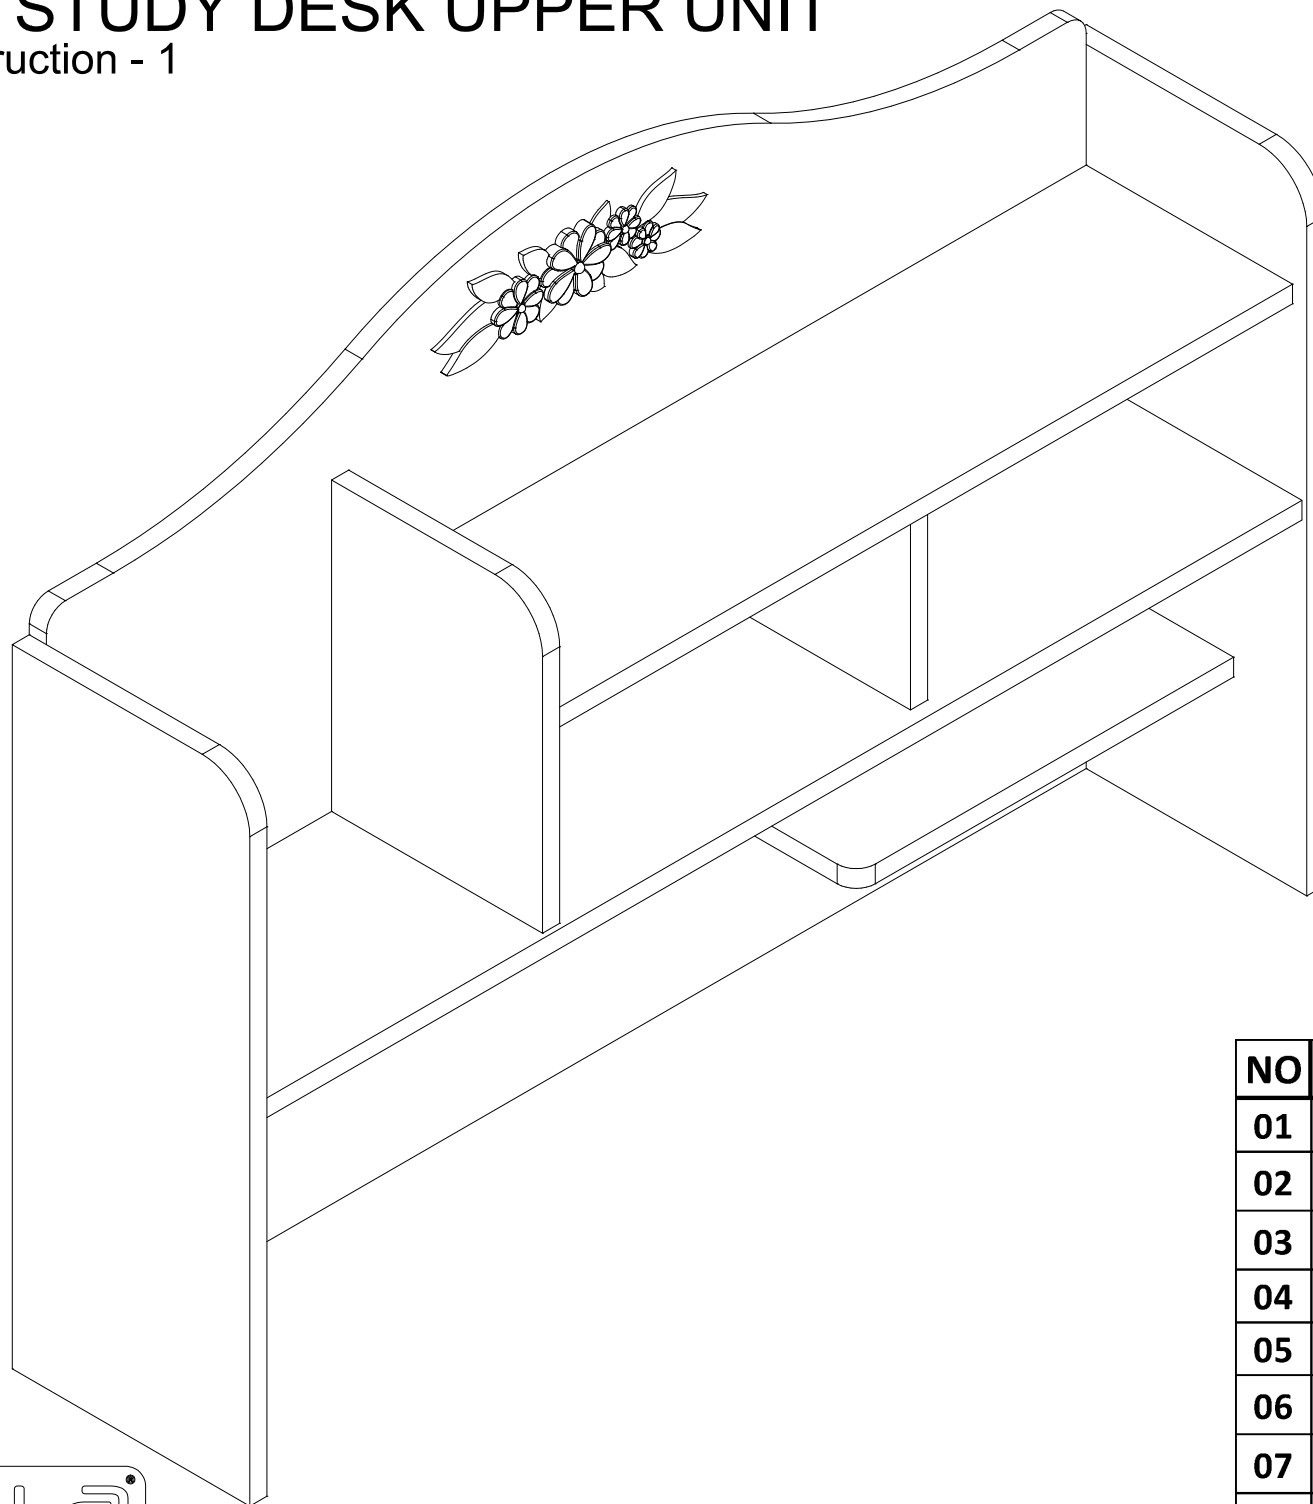

BIANCA - STUDY DESK UPPER UNIT

Assembly Instruction - 1

NO	W	x	L	x	H
01	1094	x	807	x	18
02	397	x	155	x	18
03	1094	x	227	x	18
04	174	x	212	x	18
05	776	x	217	x	18
06	610	x	225	x	18
07	660	x	250	x	18
08	660	x	250	x	18

BIANCA - STUDY DESK UPPER UNIT

Assembly Instruction - 2

BIANCA - STUDY DESK UPPER UNIT

Assembly Instruction - 3

BIANCA - STUDY DESK UPPER UNIT

Assembly Instruction - 4