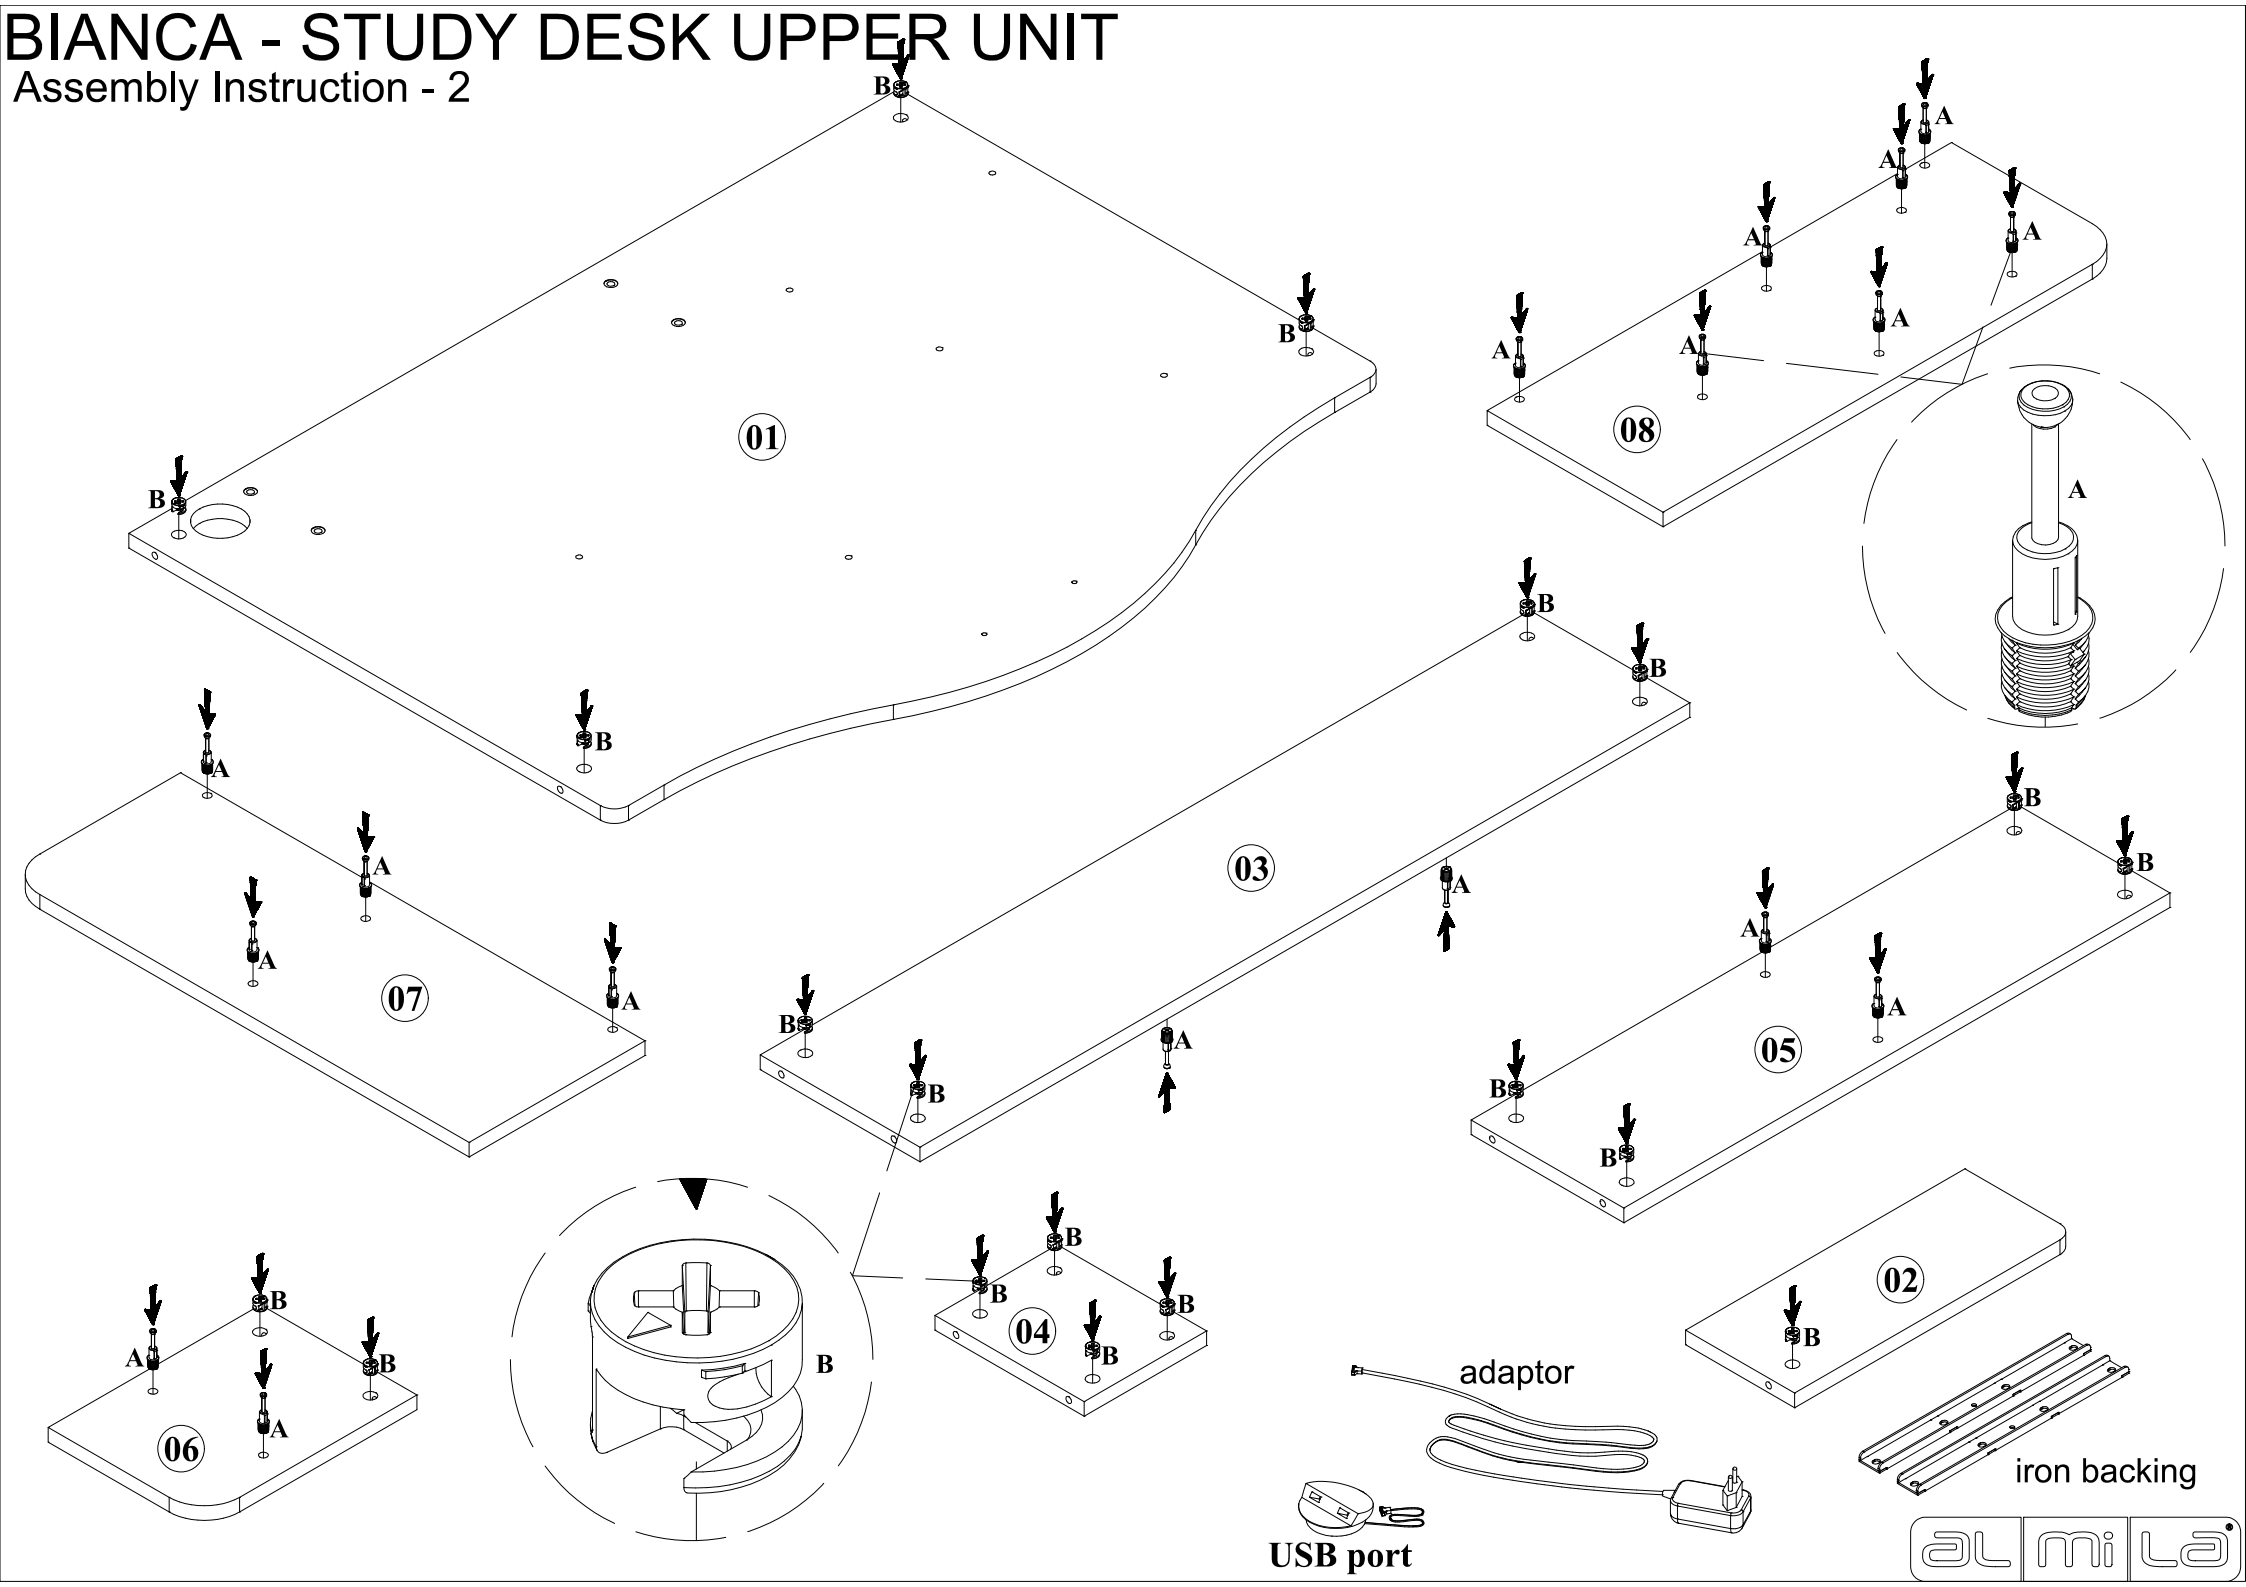

BIANCA - STUDY DESK UPPER UNIT

Assembly Instruction - 1

NO	W	x	L	x	H
01	1094	x	807	x	18
02	397	x	155	x	18
03	1094	x	227	x	18
04	174	x	212	x	18
05	776	x	217	x	18
06	610	x	225	x	18
07	660	x	250	x	18
08	660	x	250	x	18

BIANCA - STUDY DESK UPPER UNIT

Assembly Instruction - 2

BIANCA - STUDY DESK UPPER UNIT

Assembly Instruction - 3

BIANCA - STUDY DESK UPPER UNIT

Assembly Instruction - 4